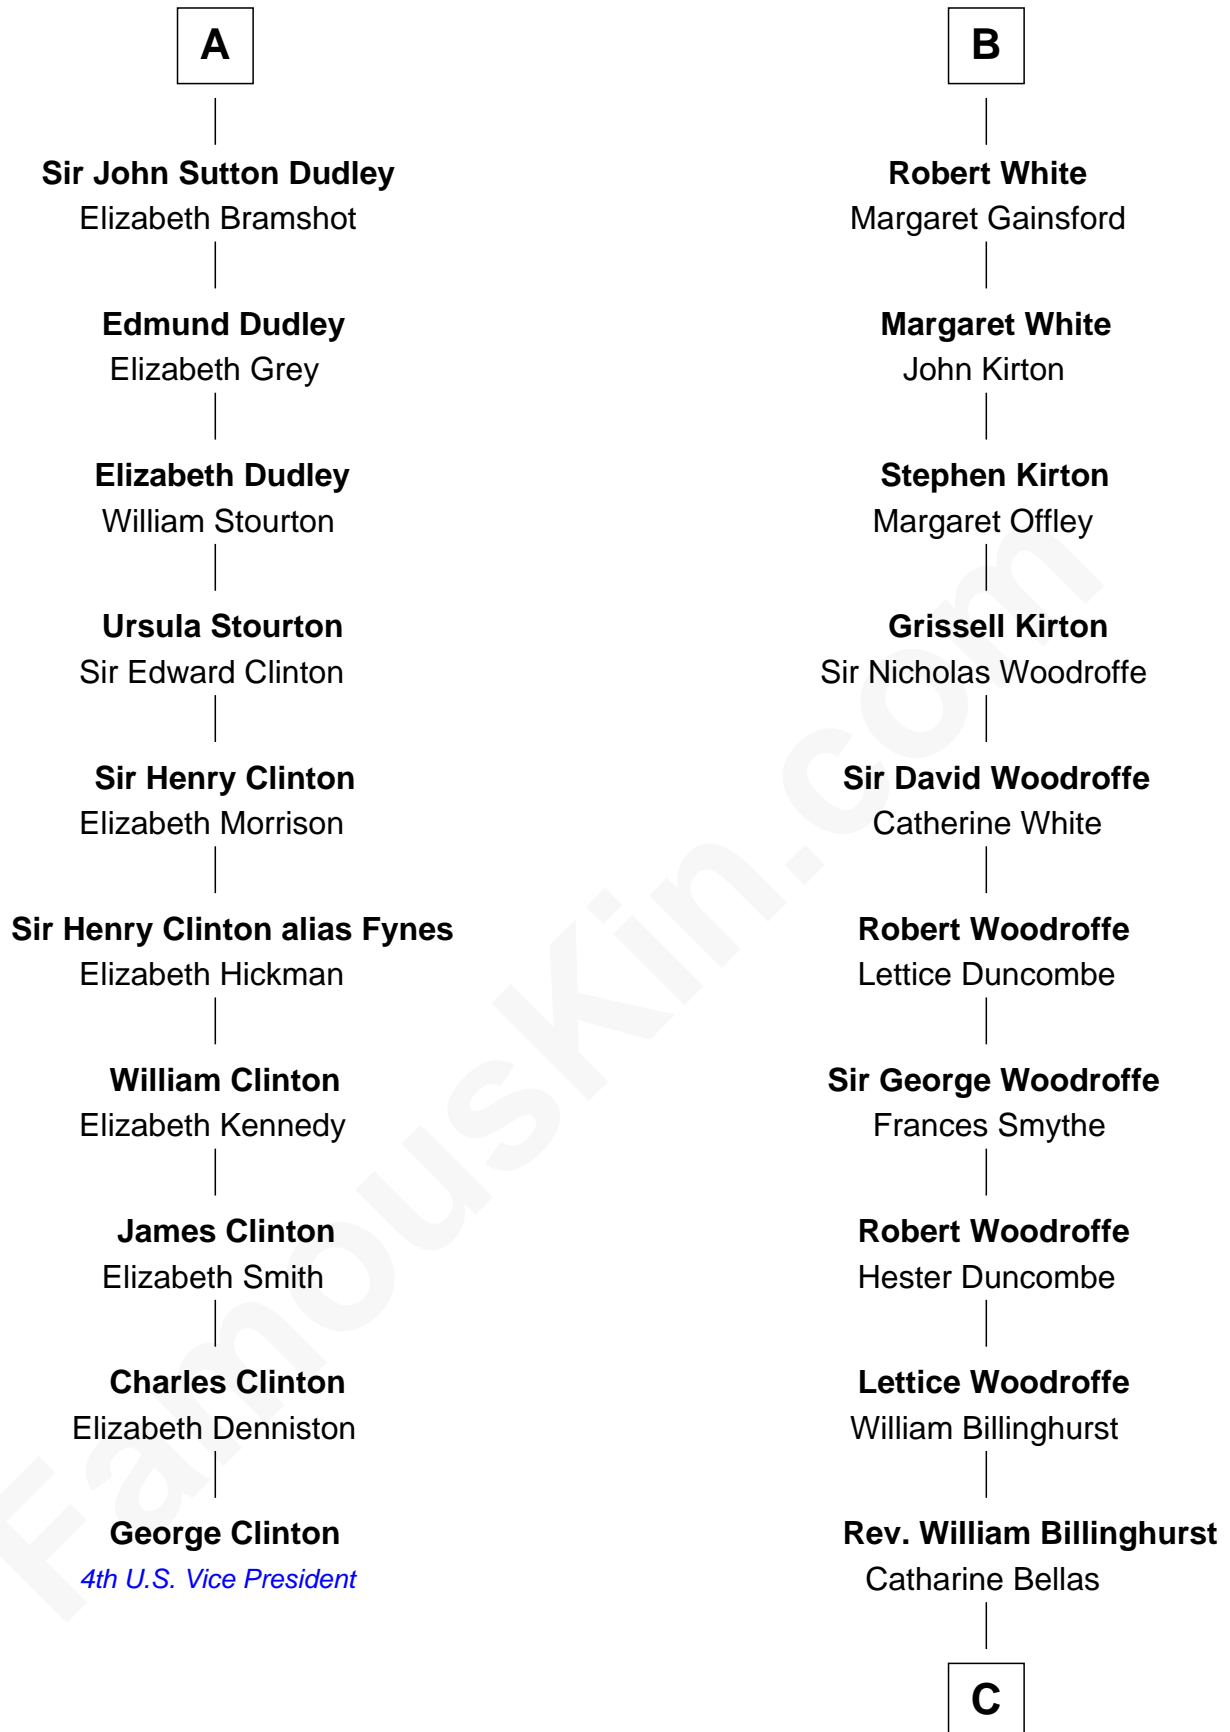

FamousKin.com Relationship Chart of

George Clinton

4th U.S. Vice President

16th cousin 5 times removed of

Susana Ferrari Billinghurst

Argentine Aviation Pioneer

Sir Hugh le Despencer

Aveline Basset

Sir Walter Hungerford

Sir Robert Hungerford

Margaret Botreaux

Eleanor Hungerford

Sir John White

B

C

Robert Billinghamurst