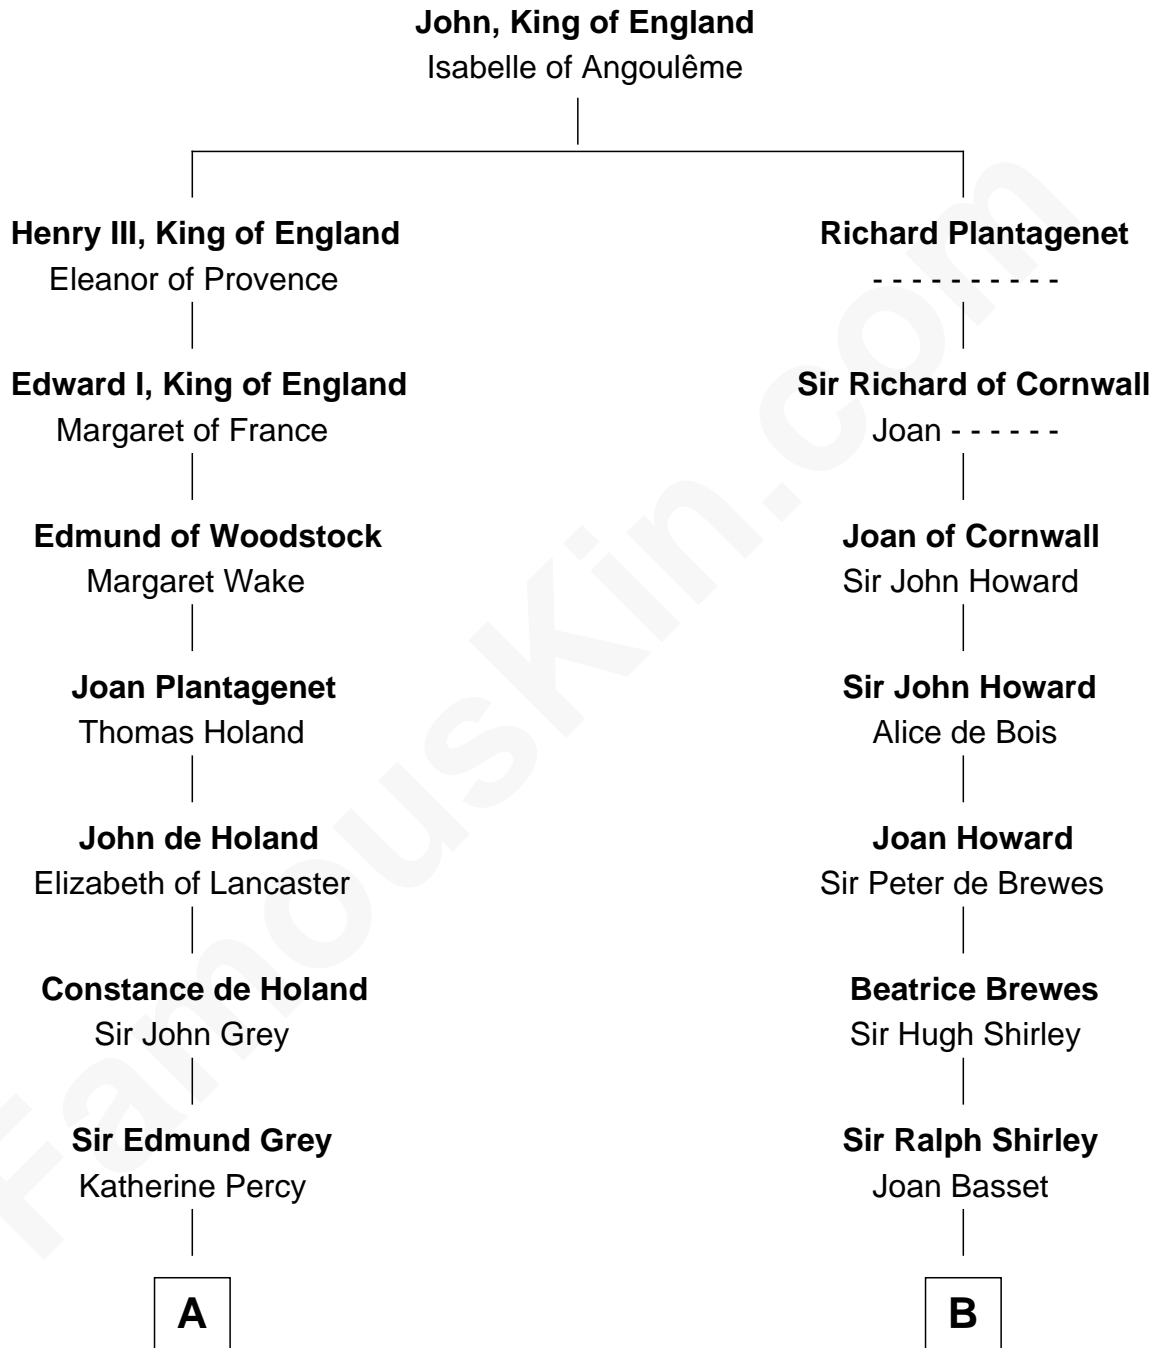

# FamousKin.com Relationship Chart of

**George Clinton**

*4th U.S. Vice President*

15th cousin 5 times removed of

**Eugene Foss**

*45th Governor of Massachusetts*

**C**

—  
**Susanna Hallett**  
Col. Heman Bangs

—  
**Amanda Bangs**  
Samuel Bartlett Foss

—  
**George Edmund Foss**  
Marcia Cordelia Noble

—  
**Eugene Foss**  
*45th Governor of Massachusetts*

FamousKin.com