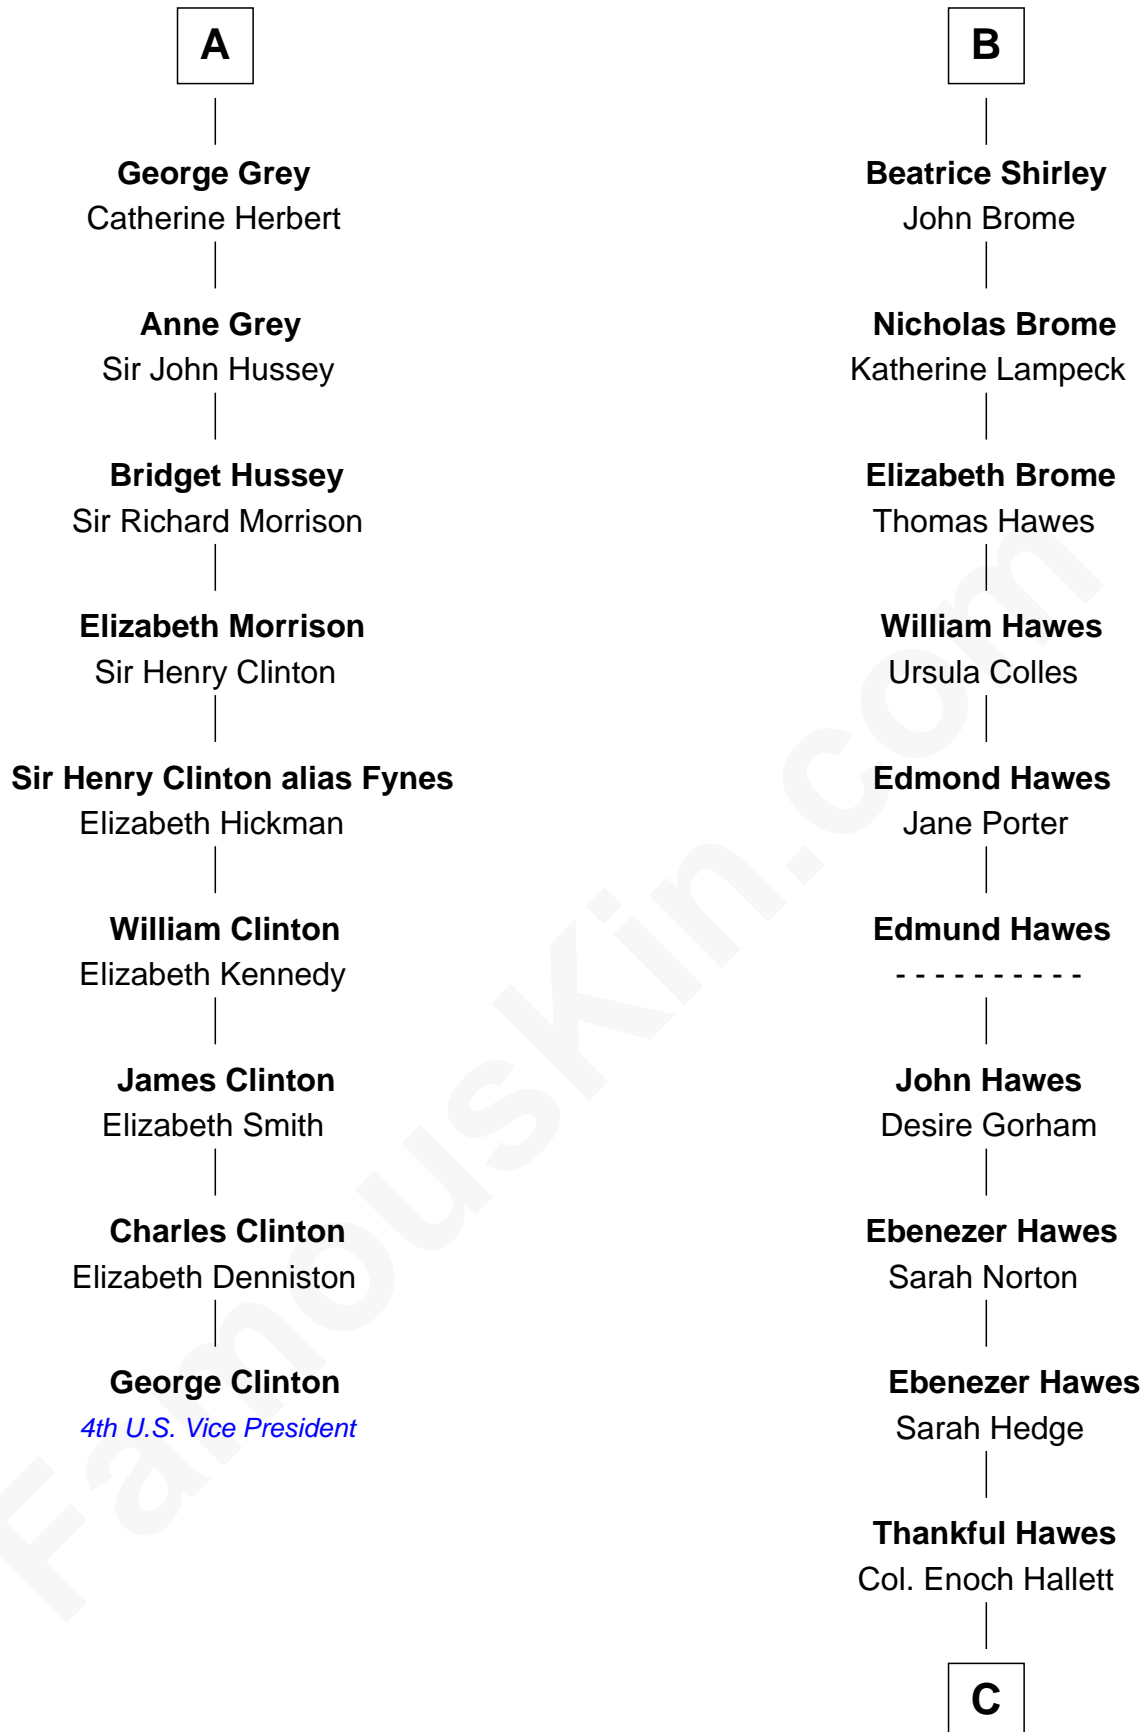

# FamousKin.com Relationship Chart of

**George Clinton**

*4th U.S. Vice President*

15th cousin 5 times removed of

**Eugene Foss**

*45th Governor of Massachusetts*

**C**

—  
**Susanna Hallett**  
Col. Heman Bangs

—  
**Amanda Bangs**  
Samuel Bartlett Foss

—  
**George Edmund Foss**  
Marcia Cordelia Noble

—  
**Eugene Foss**  
*45th Governor of Massachusetts*

FamousKin.com