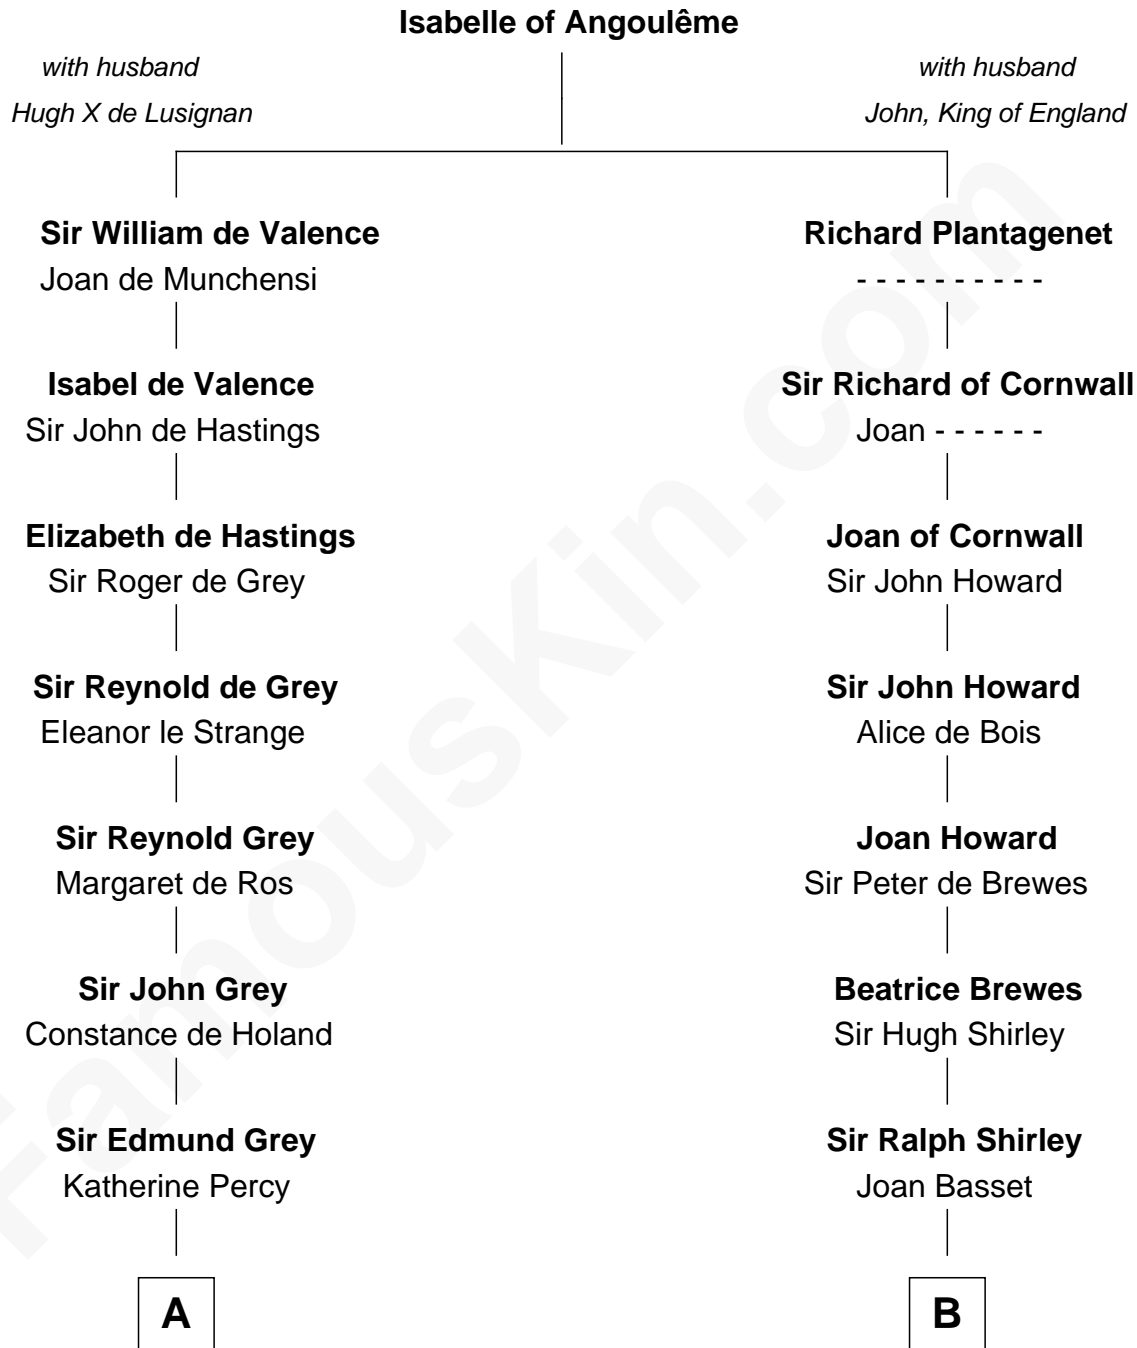

# FamousKin.com Relationship Chart of

**George Clinton**

*4th U.S. Vice President*

15th cousin 5 times removed of

**Eugene Foss**

*45th Governor of Massachusetts*

**C**

—  
**Susanna Hallett**  
Col. Heman Bangs

—  
**Amanda Bangs**  
Samuel Bartlett Foss

—  
**George Edmund Foss**  
Marcia Cordelia Noble

—  
**Eugene Foss**  
*45th Governor of Massachusetts*

FamousKin.com