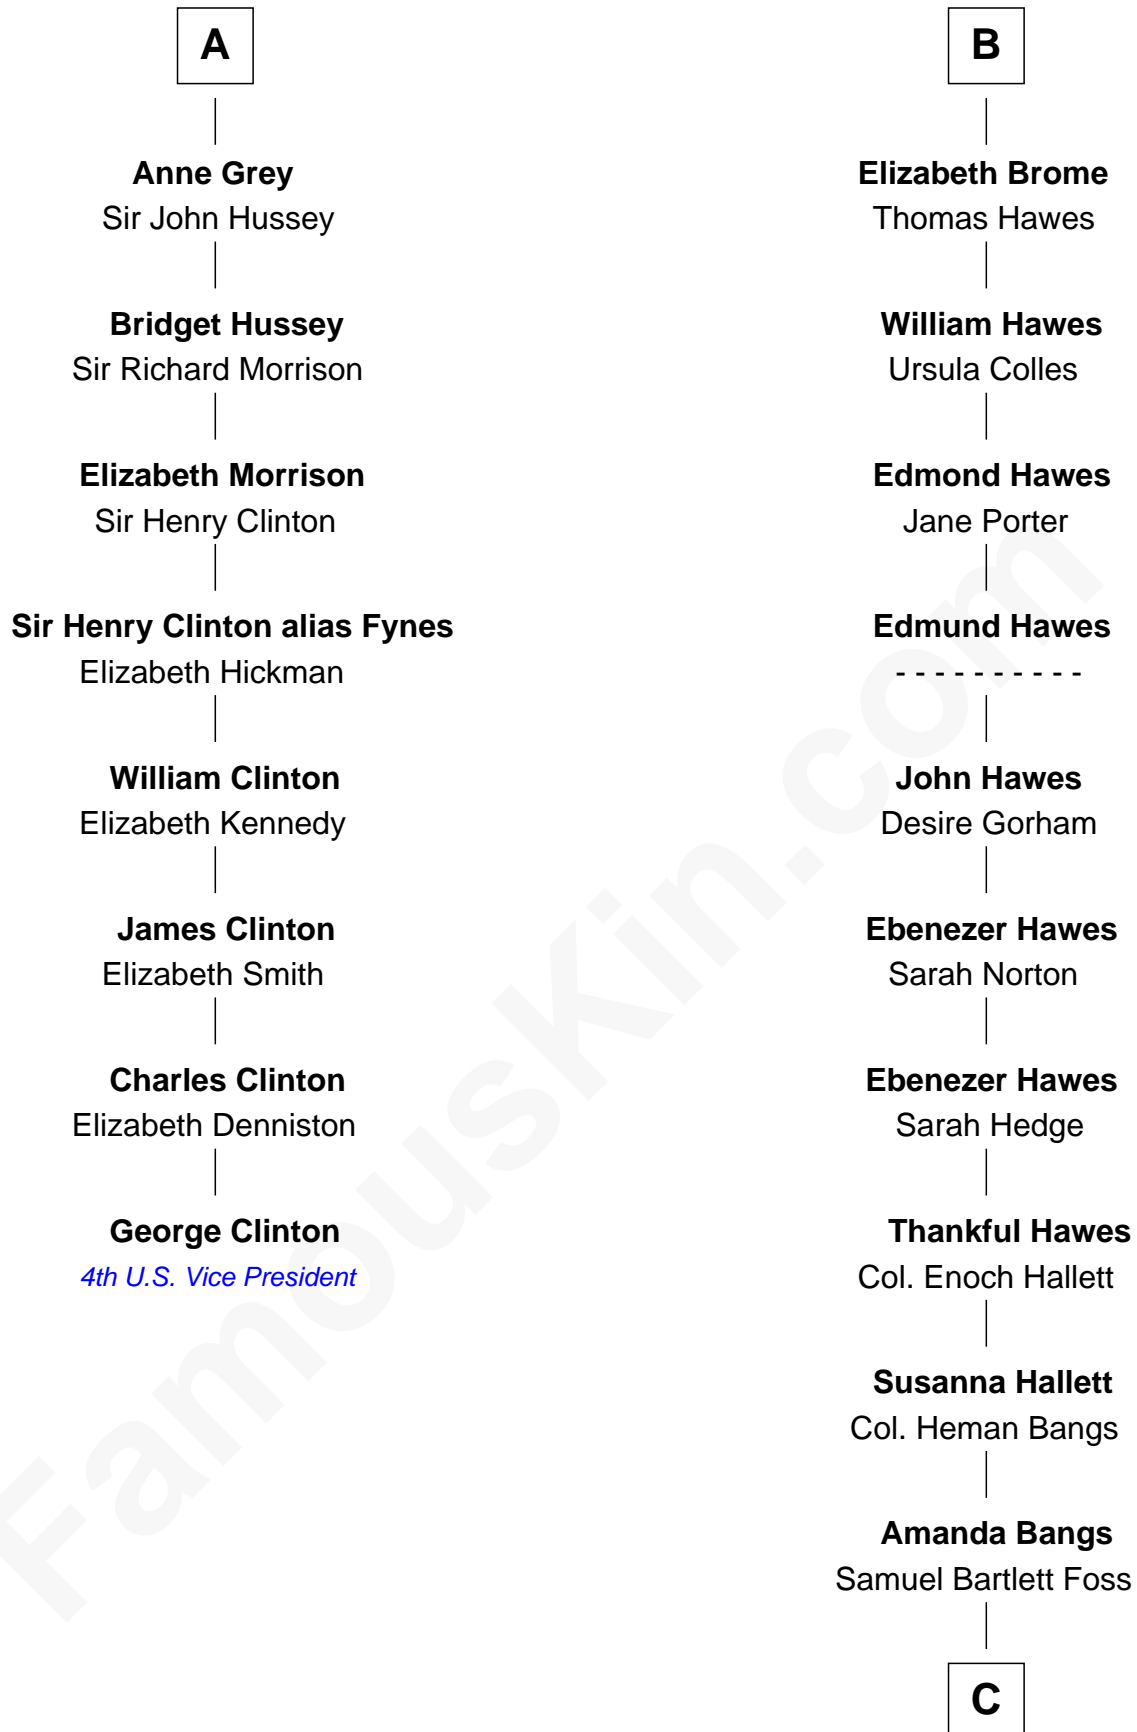

FamousKin.com Relationship Chart of

George Clinton

4th U.S. Vice President

14th cousin 4 times removed of

Eugene Foss

45th Governor of Massachusetts

Sir Robert de Ros

Isabel de Aubeney

C

George Edmund Foss

Marcia Cordelia Noble

Eugene Foss

45th Governor of Massachusetts

FamousKin.com