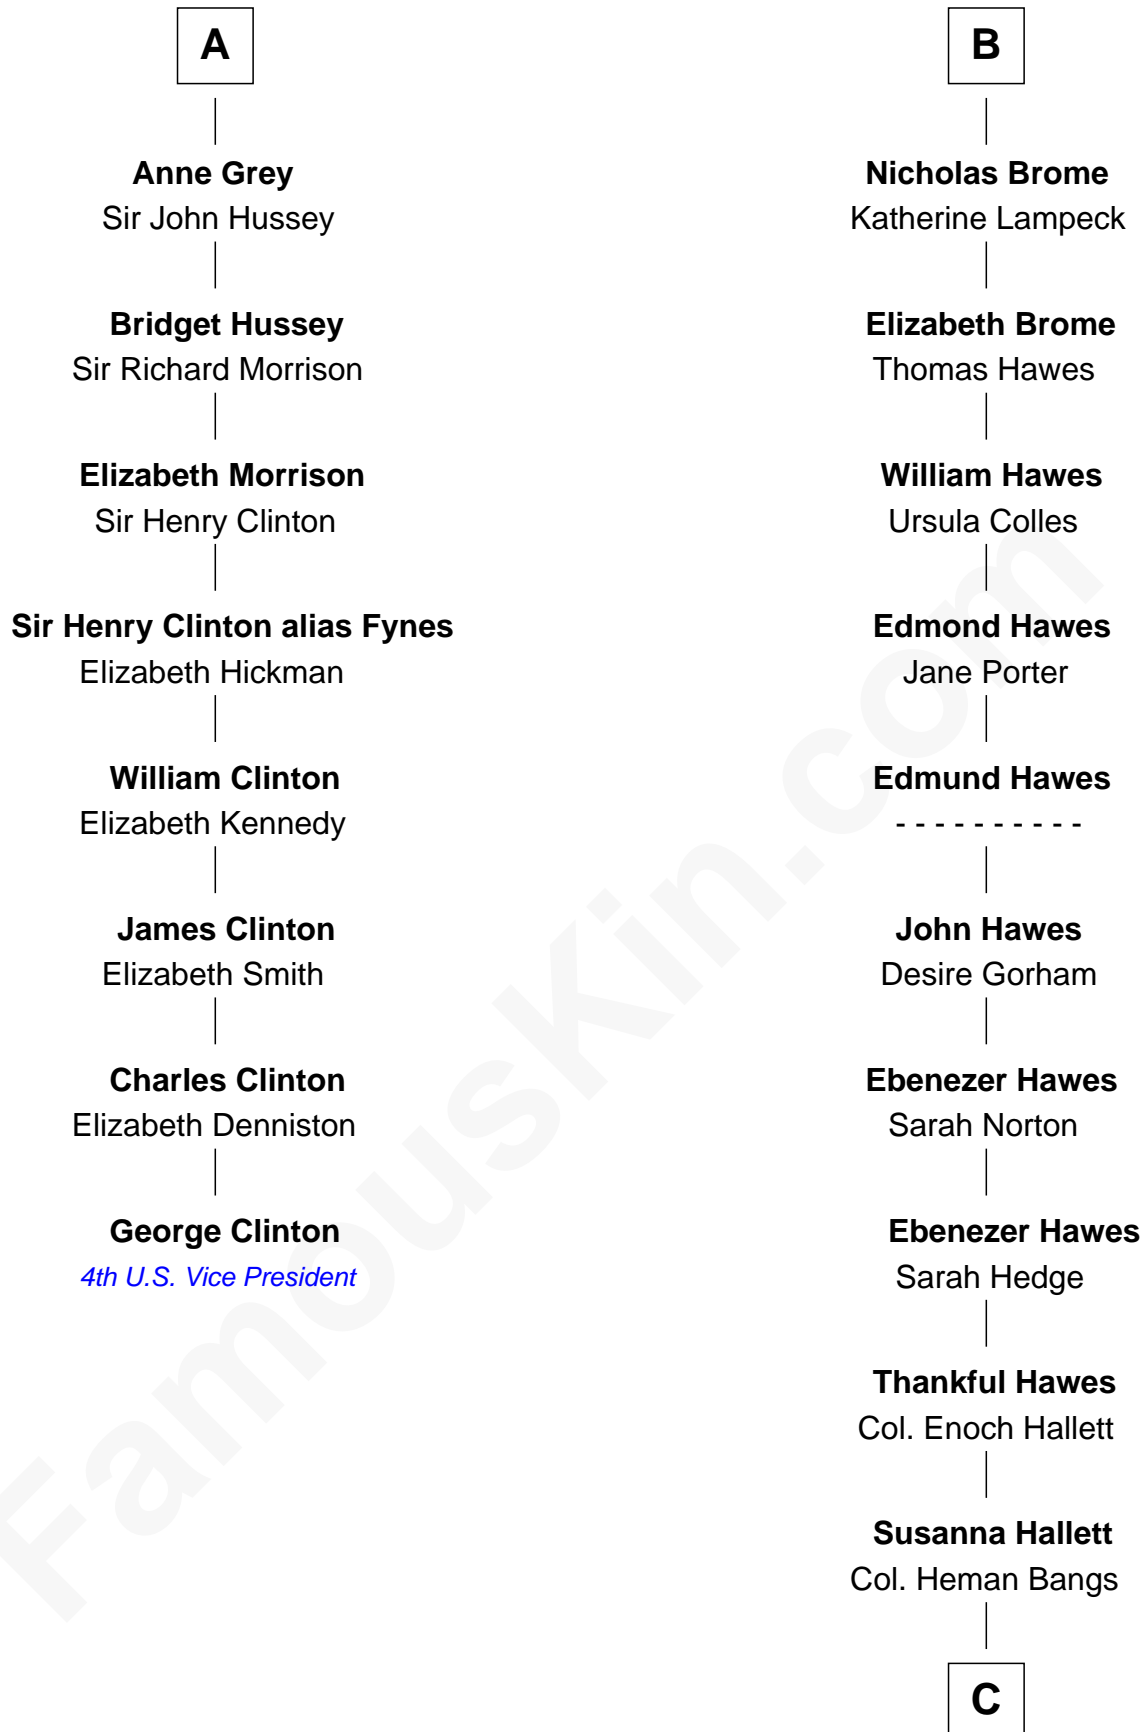

FamousKin.com Relationship Chart of

George Clinton

4th U.S. Vice President

14th cousin 5 times removed of

Eugene Foss

45th Governor of Massachusetts

Sir James de Audley

Ela Longespee

Katherine Giffard

Sir Nicholas Audley

Joan Martin

Alice de Audley

Sir Hugh de Meynell

Isabel de Meynell

Sir Thomas de Shirley

Sir Hugh Shirley

Beatrice Brewes

Sir Ralph Shirley

Joan Basset

Beatrice Shirley

John Brome

B

C

—
Amanda Bangs

Samuel Bartlett Foss

—
George Edmund Foss

Marcia Cordelia Noble

—
Eugene Foss

45th Governor of Massachusetts

FamousKin.com