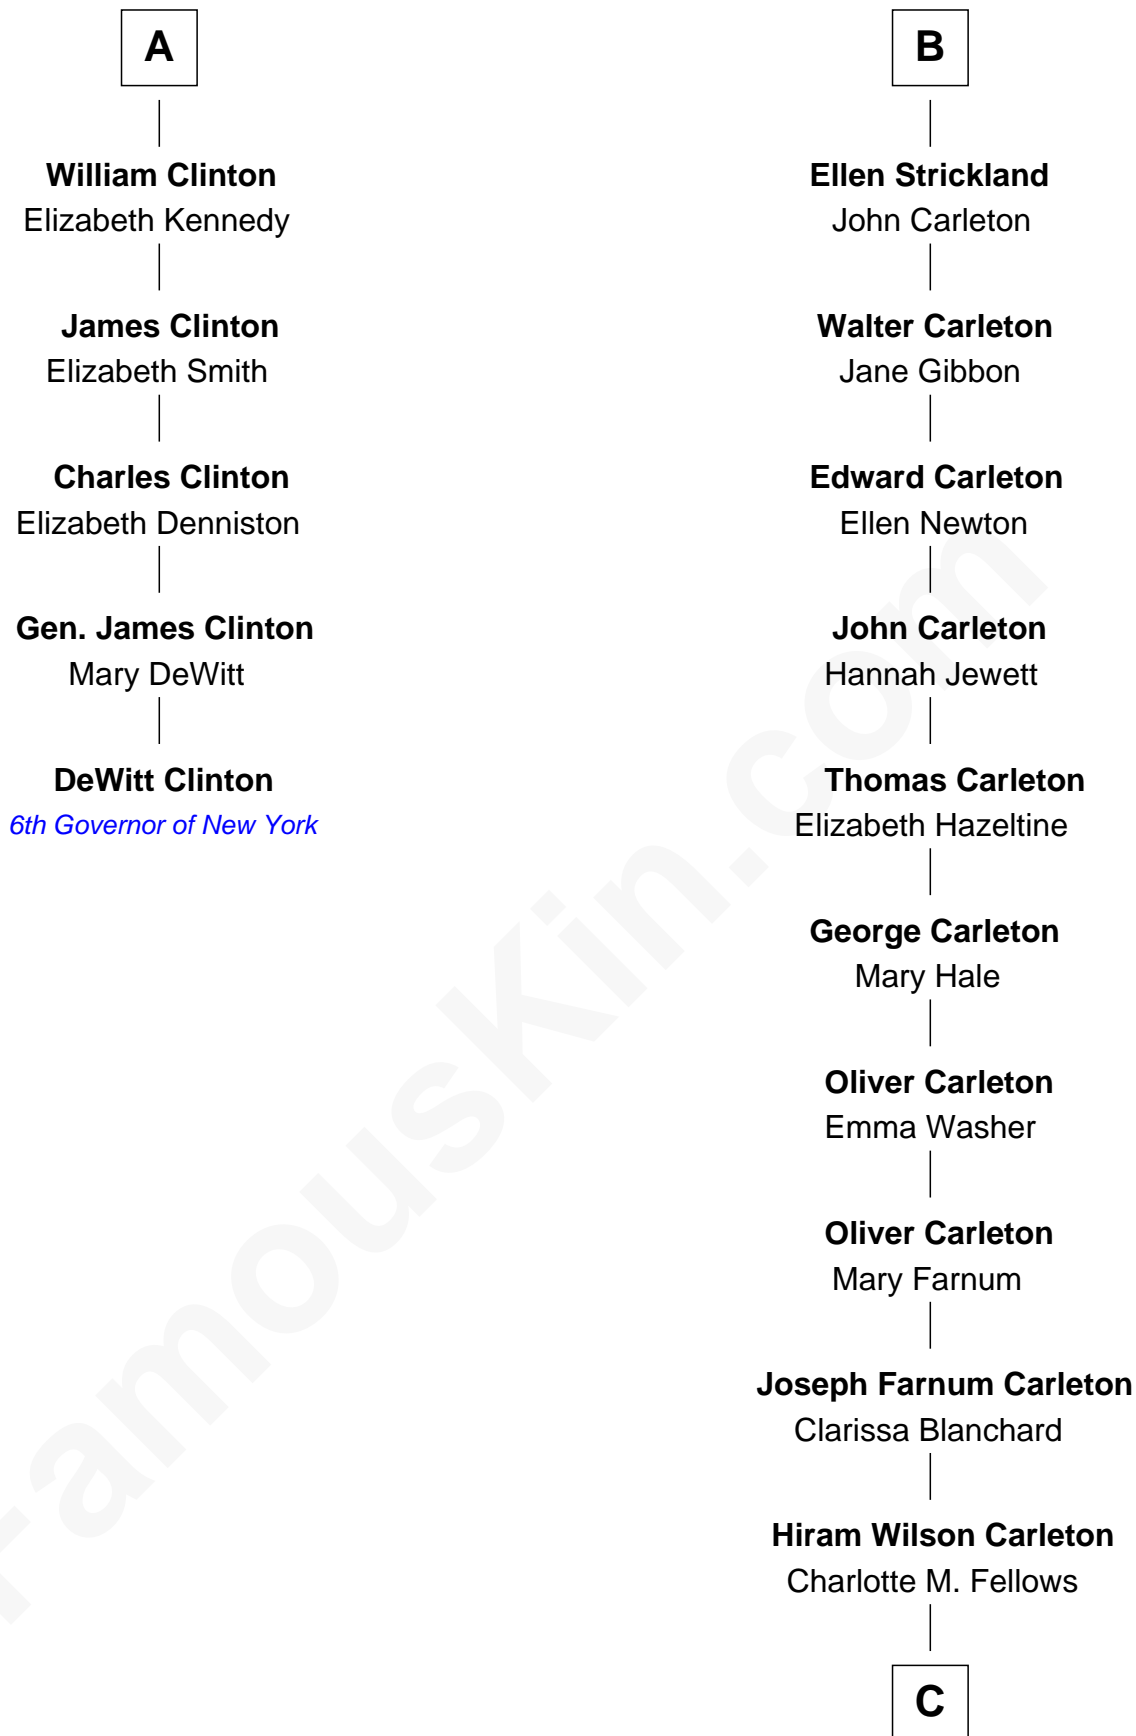

FamousKin.com Relationship Chart of

DeWitt Clinton

6th Governor of New York

11th cousin 9 times removed of

Mickey Rourke

Movie Actor

Sir Ralph Neville

with wife
Joan Beaufort

Elizabeth Newmarch

George Grey

Catherine Herbert

Jane de Neville

Sir William Gascoigne

Anne Grey

Sir John Hussey

Margaret Gascoigne

Sir Walter Strickland

Sir Henry Clinton alias Fynes

Elizabeth Hickman

Walter Strickland

Agnes - - - - -

A

B

C

Joseph Clinton Carleton

Maud Alice Fitts

Hazel May Carleton

Leonard Ernest Cameron

Annette Elizabeth Cameron

Philip Andrew Rourke

Mickey Rourke

Movie Actor