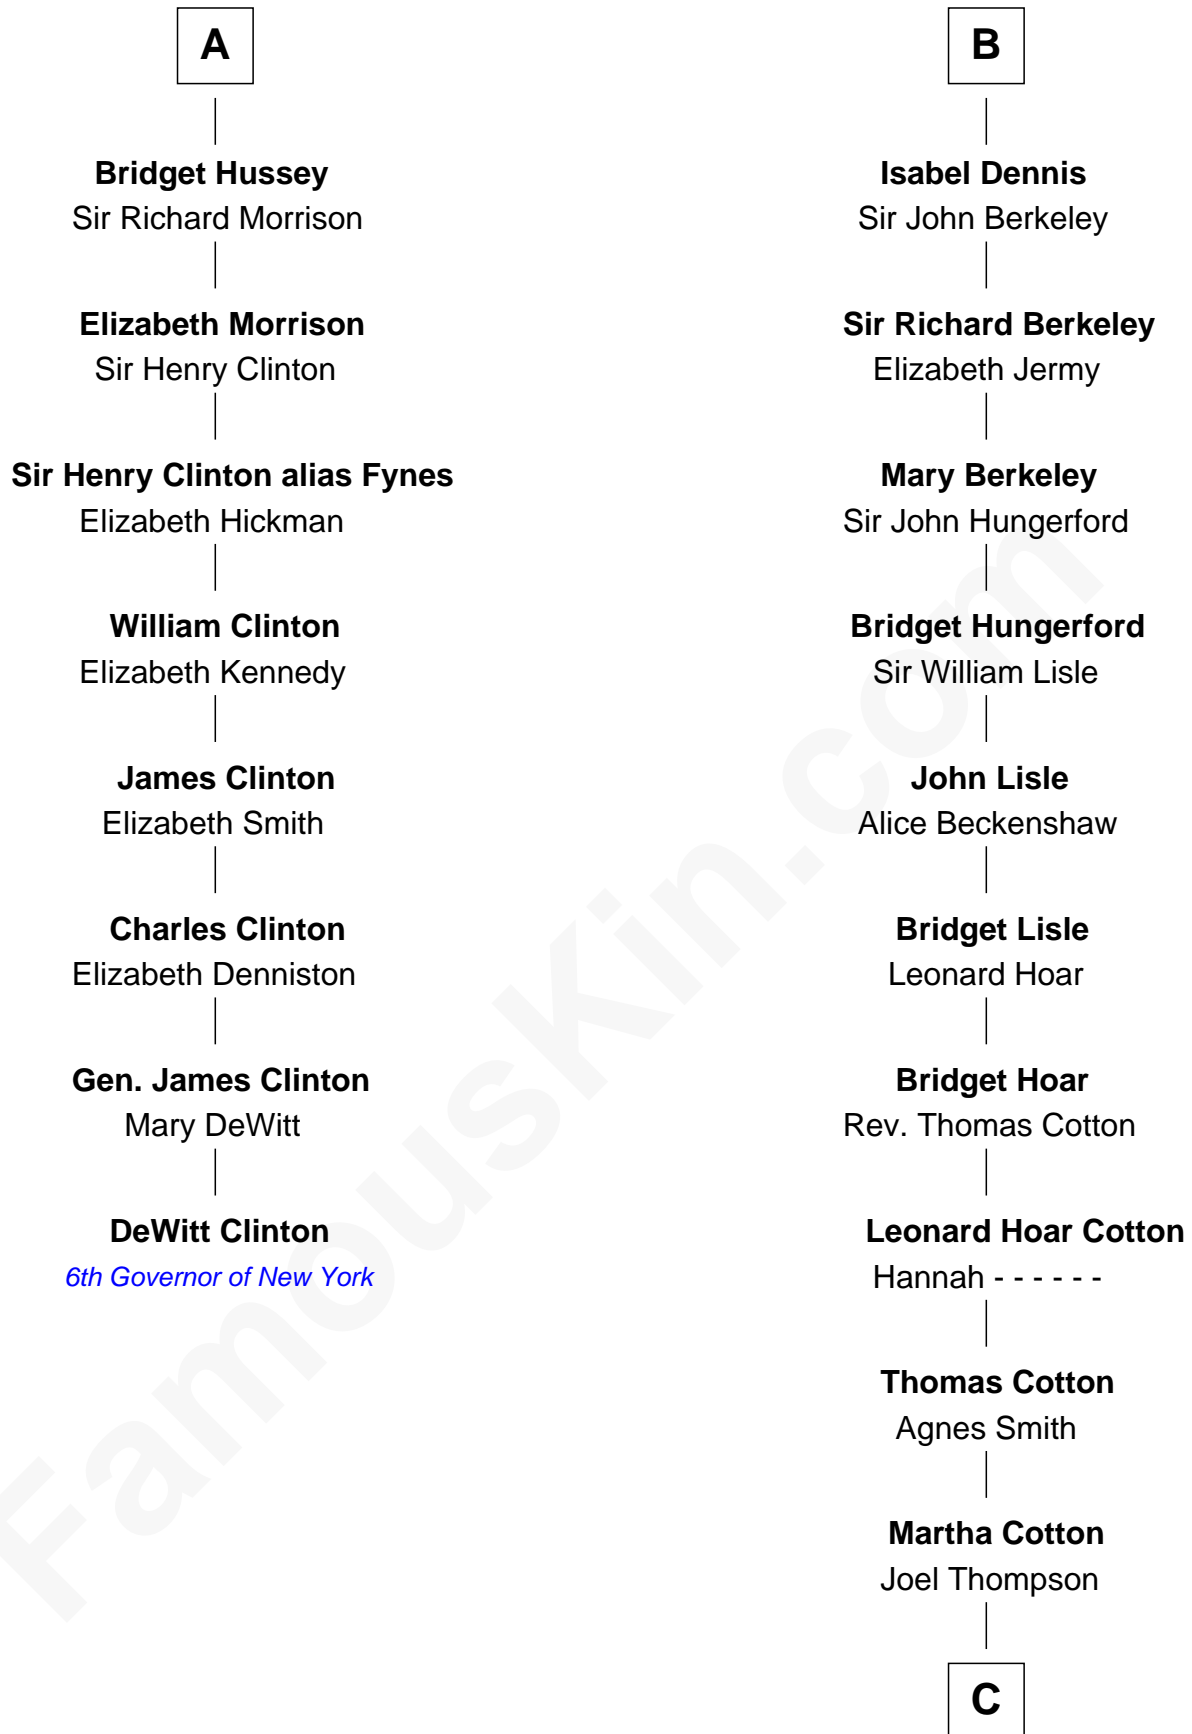

# FamousKin.com Relationship Chart of

**DeWitt Clinton**

*6th Governor of New York*

14th cousin 5 times removed of

**Emma Eames**

*Opera Singer*

**C**

**Martha Cotton Thompson**

Nathaniel Eames

**Ithamer Bellows Eames**

Emma Hayden

**Emma Eames**

*Opera Singer*

FamousKin.com