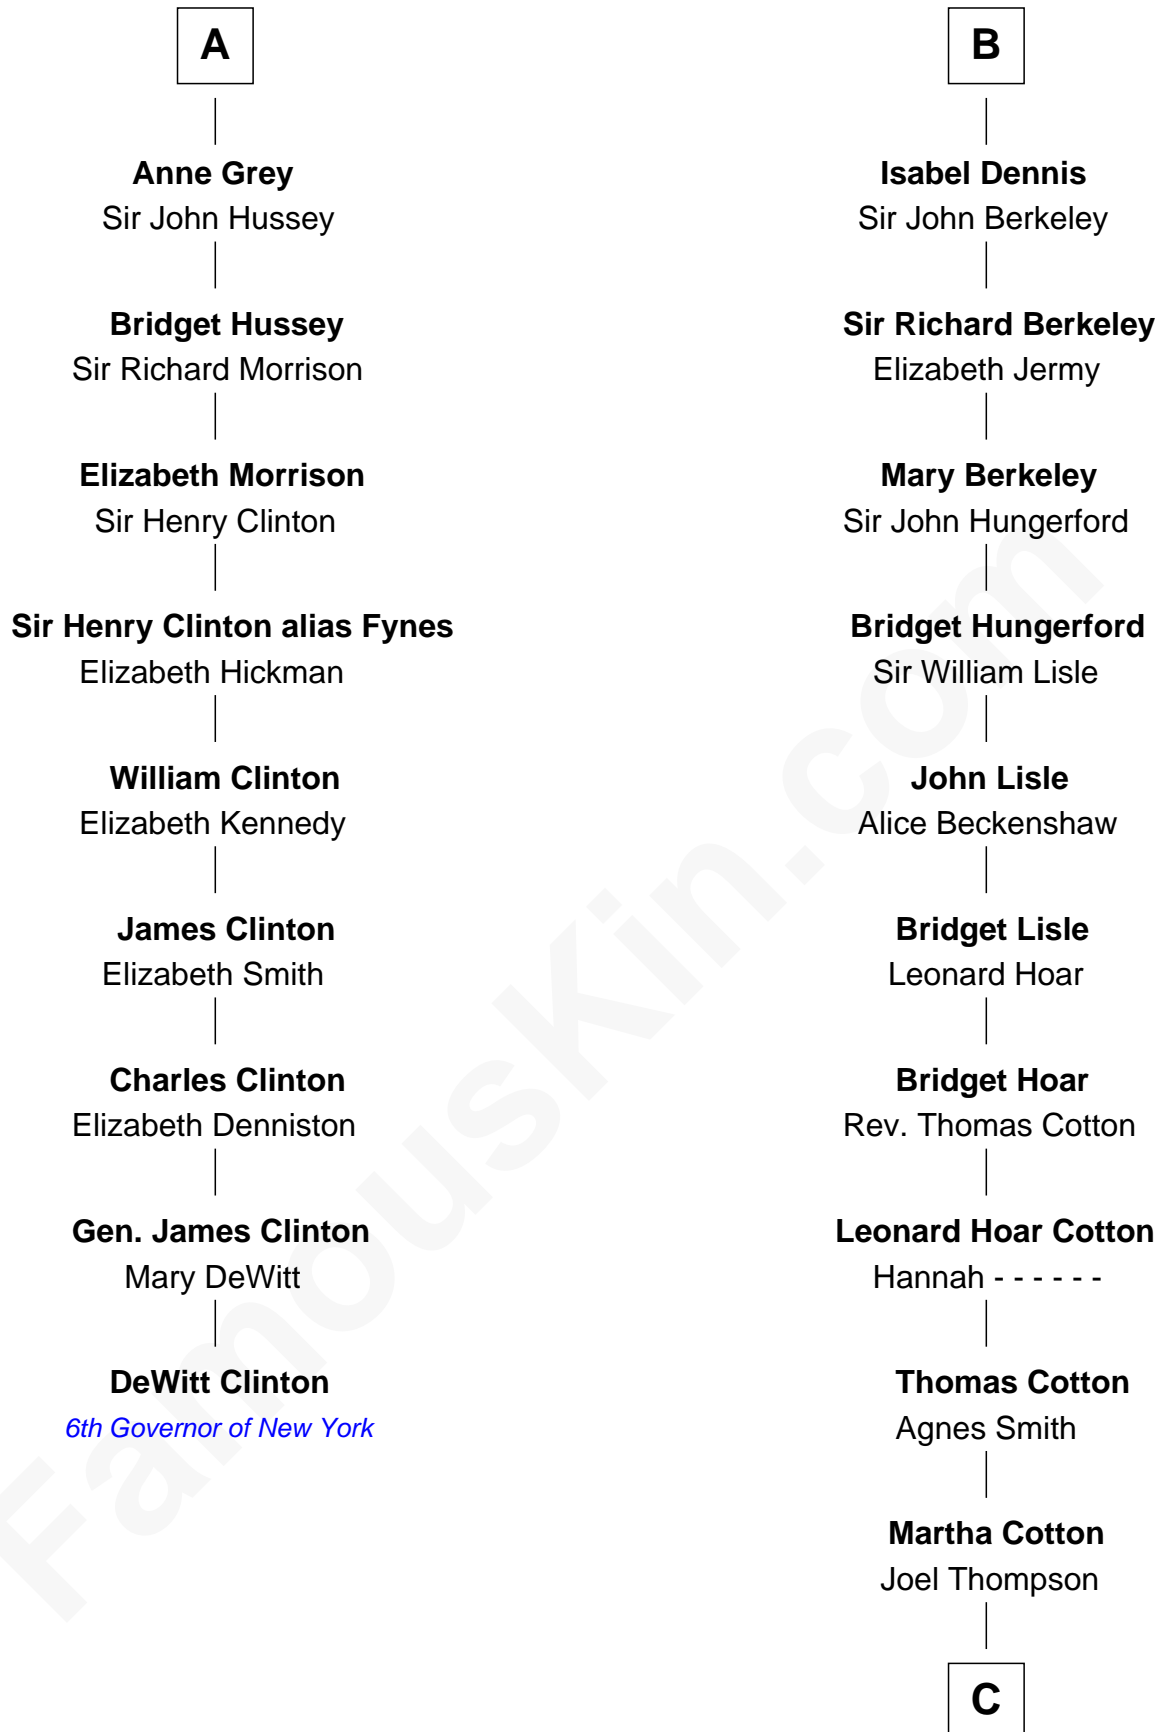

FamousKin.com Relationship Chart of

DeWitt Clinton

6th Governor of New York

15th cousin 4 times removed of

Emma Eames

Opera Singer

C

Martha Cotton Thompson

Nathaniel Eames

Ithamer Bellows Eames

Emma Hayden

Emma Eames

Opera Singer

FamousKin.com