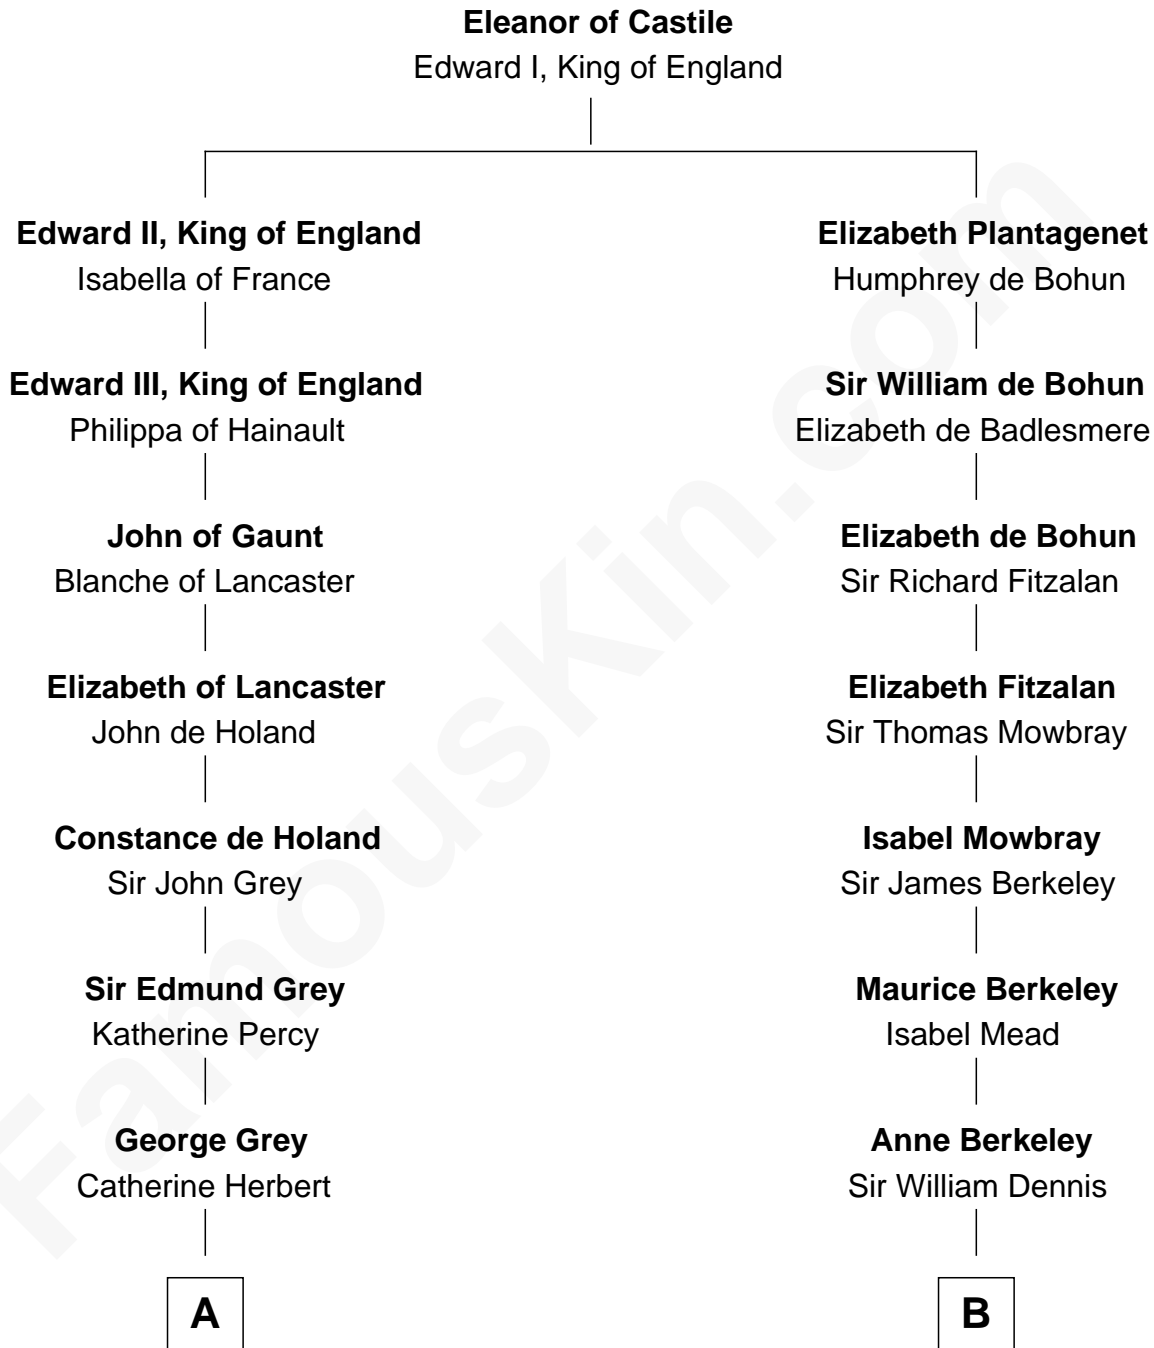

FamousKin.com Relationship Chart of

DeWitt Clinton

6th Governor of New York

15th cousin 4 times removed of

Emma Eames

Opera Singer

C

Martha Cotton Thompson

Nathaniel Eames

Ithamer Bellows Eames

Emma Hayden

Emma Eames

Opera Singer

FamousKin.com