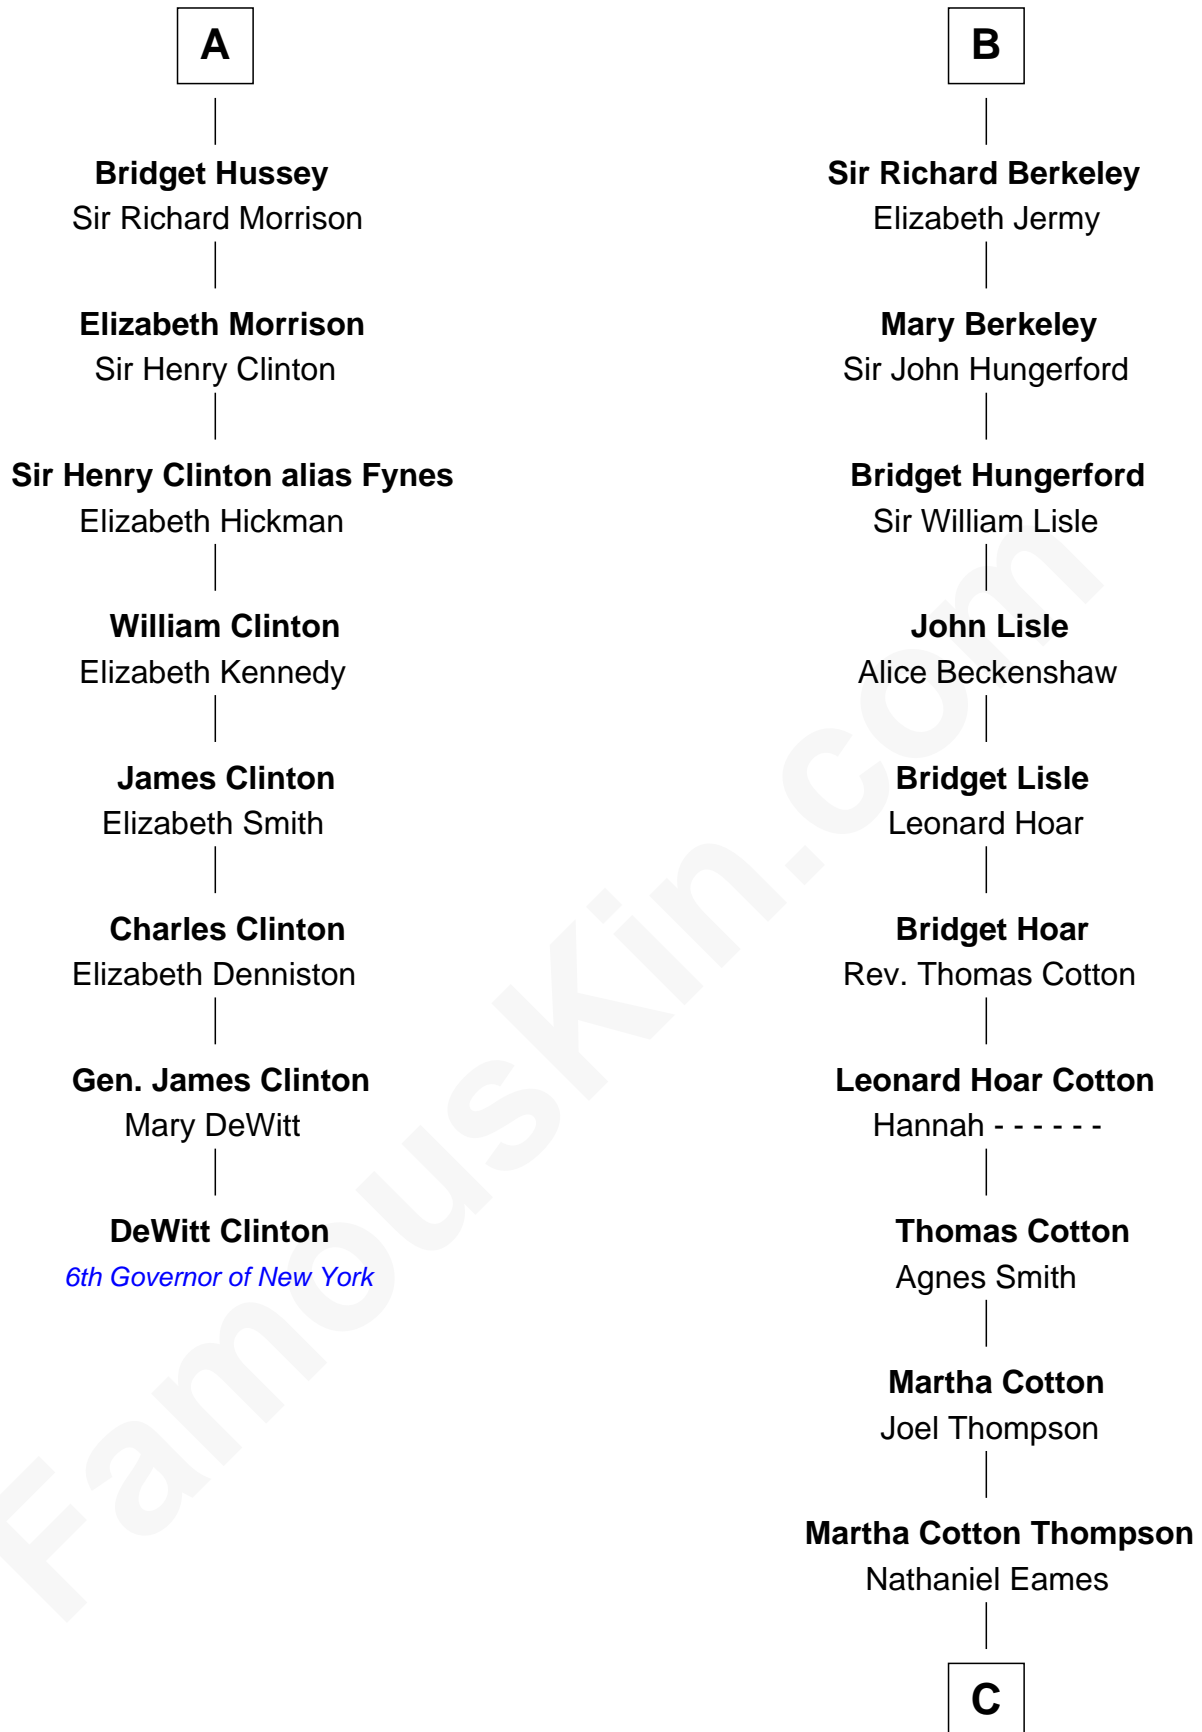

# FamousKin.com Relationship Chart of

**DeWitt Clinton**

*6th Governor of New York*

14th cousin 4 times removed of

**Emma Eames**

*Opera Singer*

**Henry Plantagenet**

Maud de Chaworth

**Henry of Lancaster**  
Isabella de Beaumont

**Blanche of Lancaster**  
John of Gaunt

**Elizabeth of Lancaster**  
John de Holand

**Constance de Holand**  
Sir John Grey

**Sir Edmund Grey**  
Katherine Percy

**George Grey**  
Catherine Herbert

**Anne Grey**  
Sir John Hussey

**A**

**Joan of Lancaster**  
John de Mowbray

**John de Mowbray**  
Elizabeth de Segrave

**Sir Thomas Mowbray**  
Elizabeth Fitzalan

**Isabel Mowbray**  
Sir James Berkeley

**Maurice Berkeley**  
Isabel Mead

**Anne Berkeley**  
Sir William Dennis

**Isabel Dennis**  
Sir John Berkeley

**B**

**C**

|  
**Ithamer Bellows Eames**

Emma Hayden

|  
**Emma Eames**