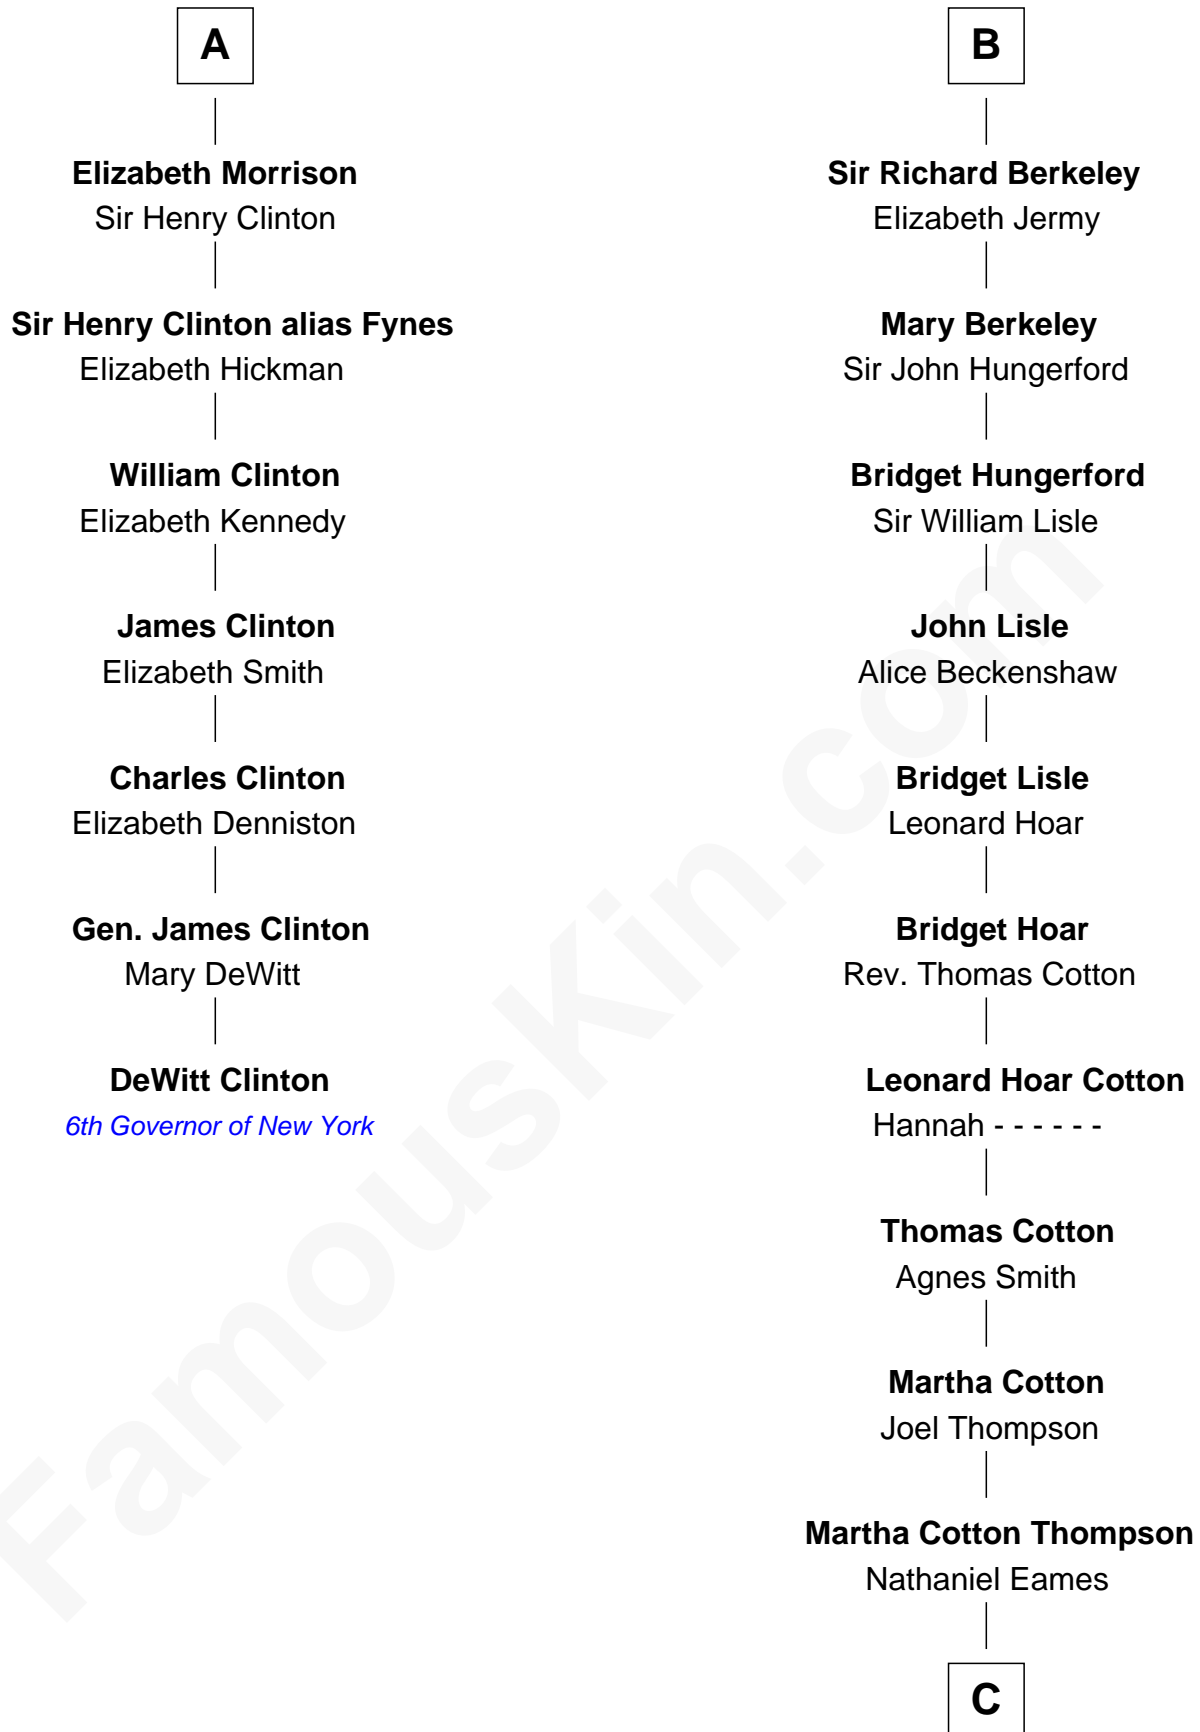

# FamousKin.com Relationship Chart of

**DeWitt Clinton**

*6th Governor of New York*

13th cousin 5 times removed of

**Emma Eames**

*Opera Singer*

**Ralph de Stafford**

*with wife  
Margaret de Audley*

Eleanor Aylesbury

**George Grey**

Catherine Herbert

**Anne Stafford**

Sir William Berkeley

**Anne Grey**

Sir John Hussey

**Richard Berkeley**

Elizabeth Conningsby

**Bridget Hussey**

Sir Richard Morrison

**Sir John Berkeley**

Isabel Dennis

**A**

**B**

**C**

|  
**Ithamer Bellows Eames**

Emma Hayden

|  
**Emma Eames**

*Opera Singer*

FamousKin.com