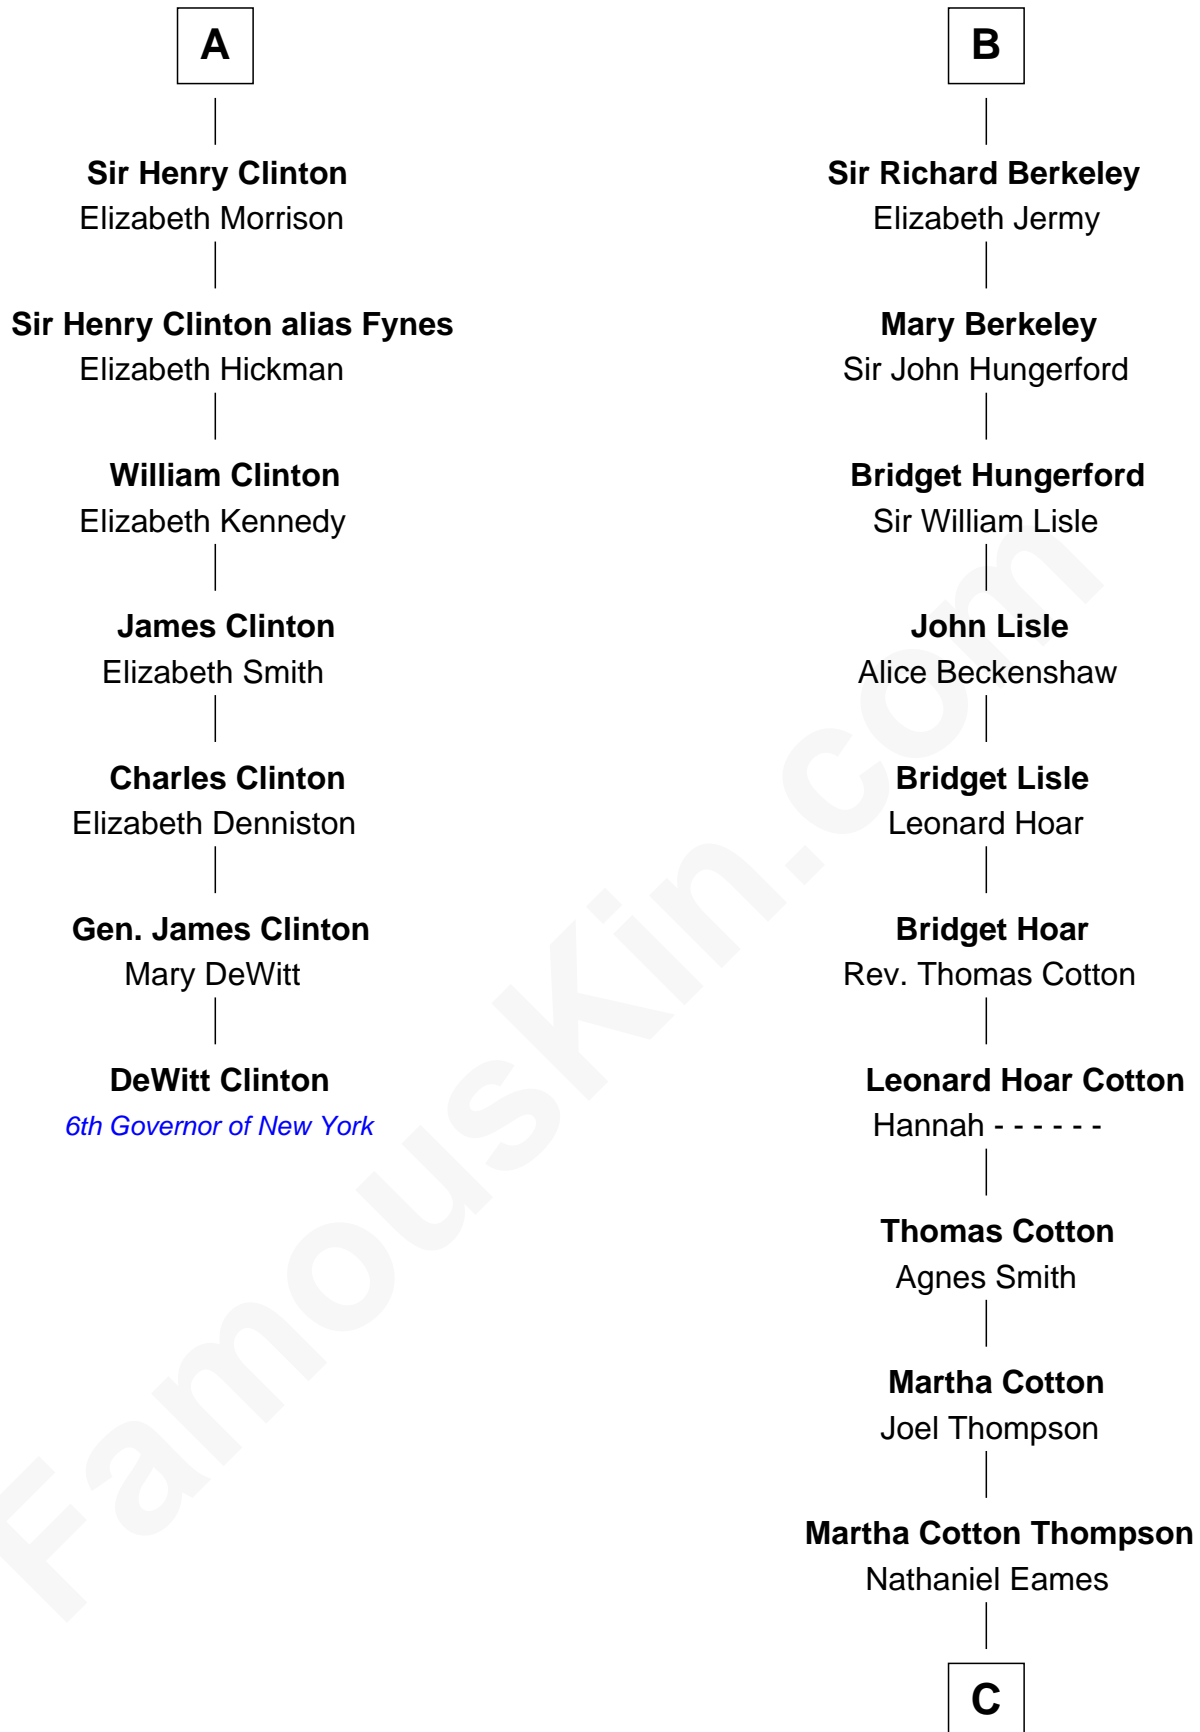

# FamousKin.com Relationship Chart of

**DeWitt Clinton**

*6th Governor of New York*

13th cousin 5 times removed of

**Emma Eames**

*Opera Singer*

**Sir Maurice de Berkeley**

Eve la Zouche

**Edmund Dudley**

Elizabeth Grey

**Elizabeth Dudley**

William Stourton

**Ursula Stourton**

Sir Edward Clinton

**A**

**Maurice de Berkeley**

Margaret - - - - -

**Thomas Berkeley**

Catherine Botetourte

**Maurice Berkeley**

Johanna Denham

**Maurice Berkeley**

Ellen Montfort

**Sir William Berkeley**

Anne Stafford

**Richard Berkeley**

Elizabeth Conningsby

**Sir John Berkeley**

Isabel Dennis

**B**

**C**

|  
**Ithamer Bellows Eames**