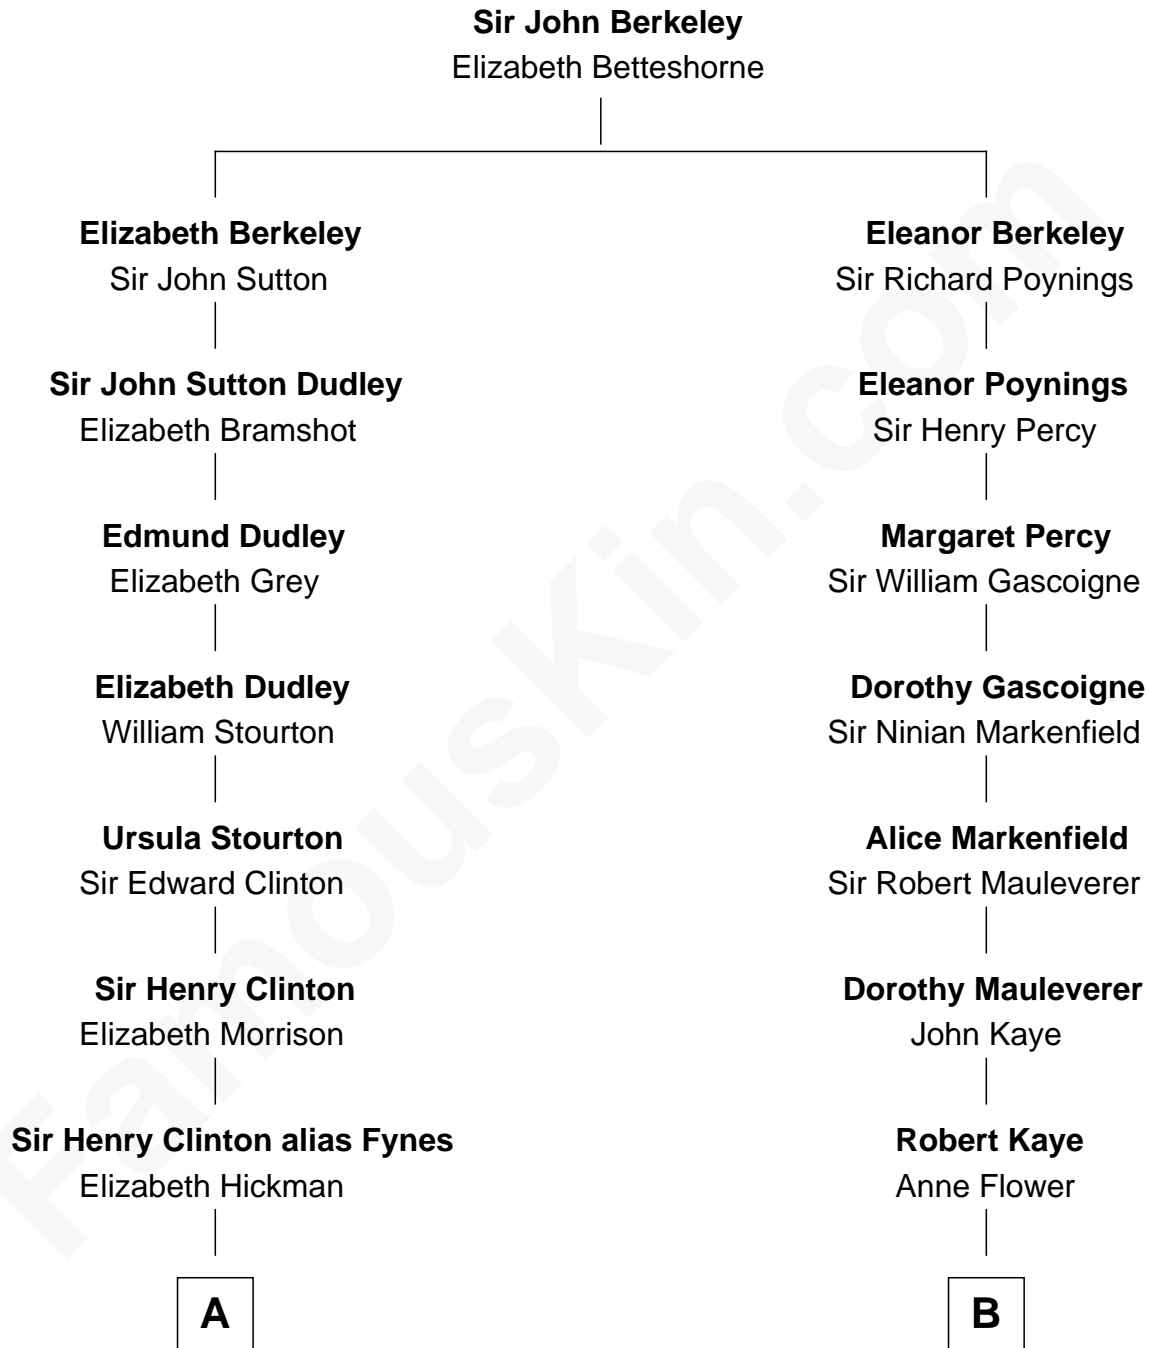

FamousKin.com Relationship Chart of

DeWitt Clinton

6th Governor of New York

11th cousin 4 times removed of

Horace Gray

U.S. Supreme Court Justice

A

William Clinton
Elizabeth Kennedy

James Clinton
Elizabeth Smith

Charles Clinton
Elizabeth Denniston

Gen. James Clinton
Mary DeWitt

DeWitt Clinton
6th Governor of New York

B

Grace Kaye
Richard Saltonstall

Richard Saltonstall
Muriel Gurdon

Nathaniel Saltonstall
Elizabeth Ward