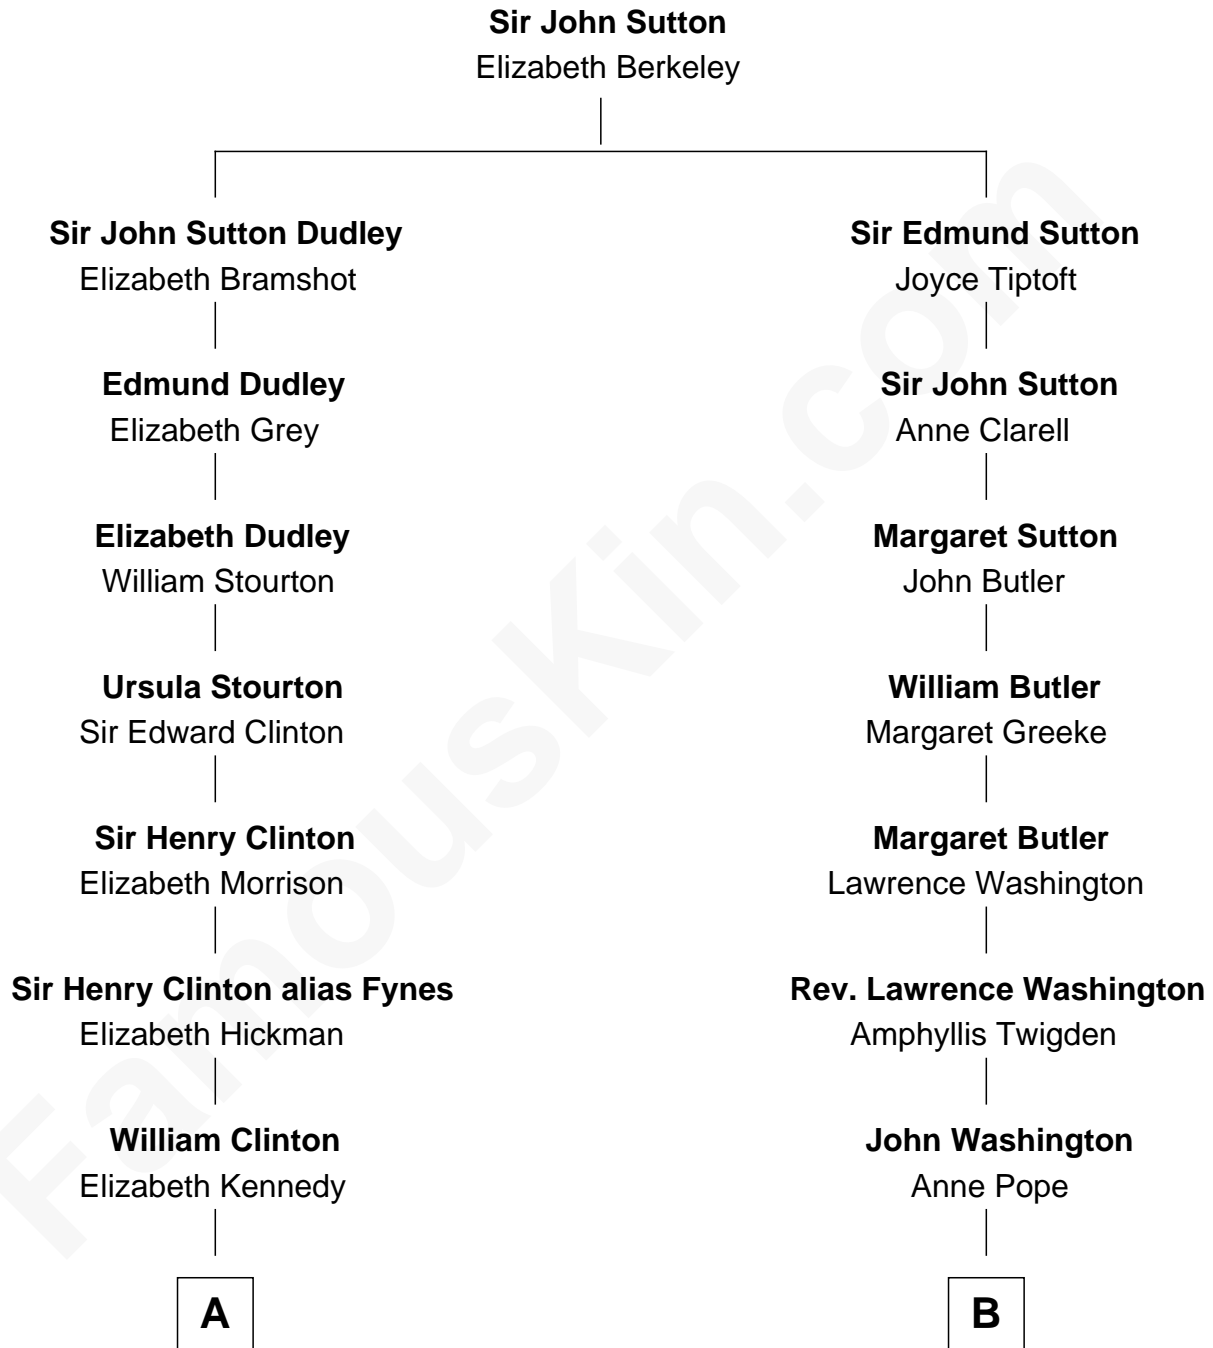

FamousKin.com

Relationship Chart of

DeWitt Clinton

6th Governor of New York

10th cousin 5 times removed of

General George S. Patton

U.S. Army - World War II

A

James Clinton
Elizabeth Smith

Charles Clinton
Elizabeth Denniston

Gen. James Clinton
Mary DeWitt

DeWitt Clinton
6th Governor of New York

B

Lawrence Washington
Mildred Warner

Mildred Washington
Roger Gregory

Frances Gregory
Francis Thornton

William Thornton
Martha Stuart

William Thorton
Eleanor Thompson

Susanna Thompson Thorton
Andrew Glassell

Susan Thornton Glassell
George Smith Patton

George Smith Patton
Ruth Wilson