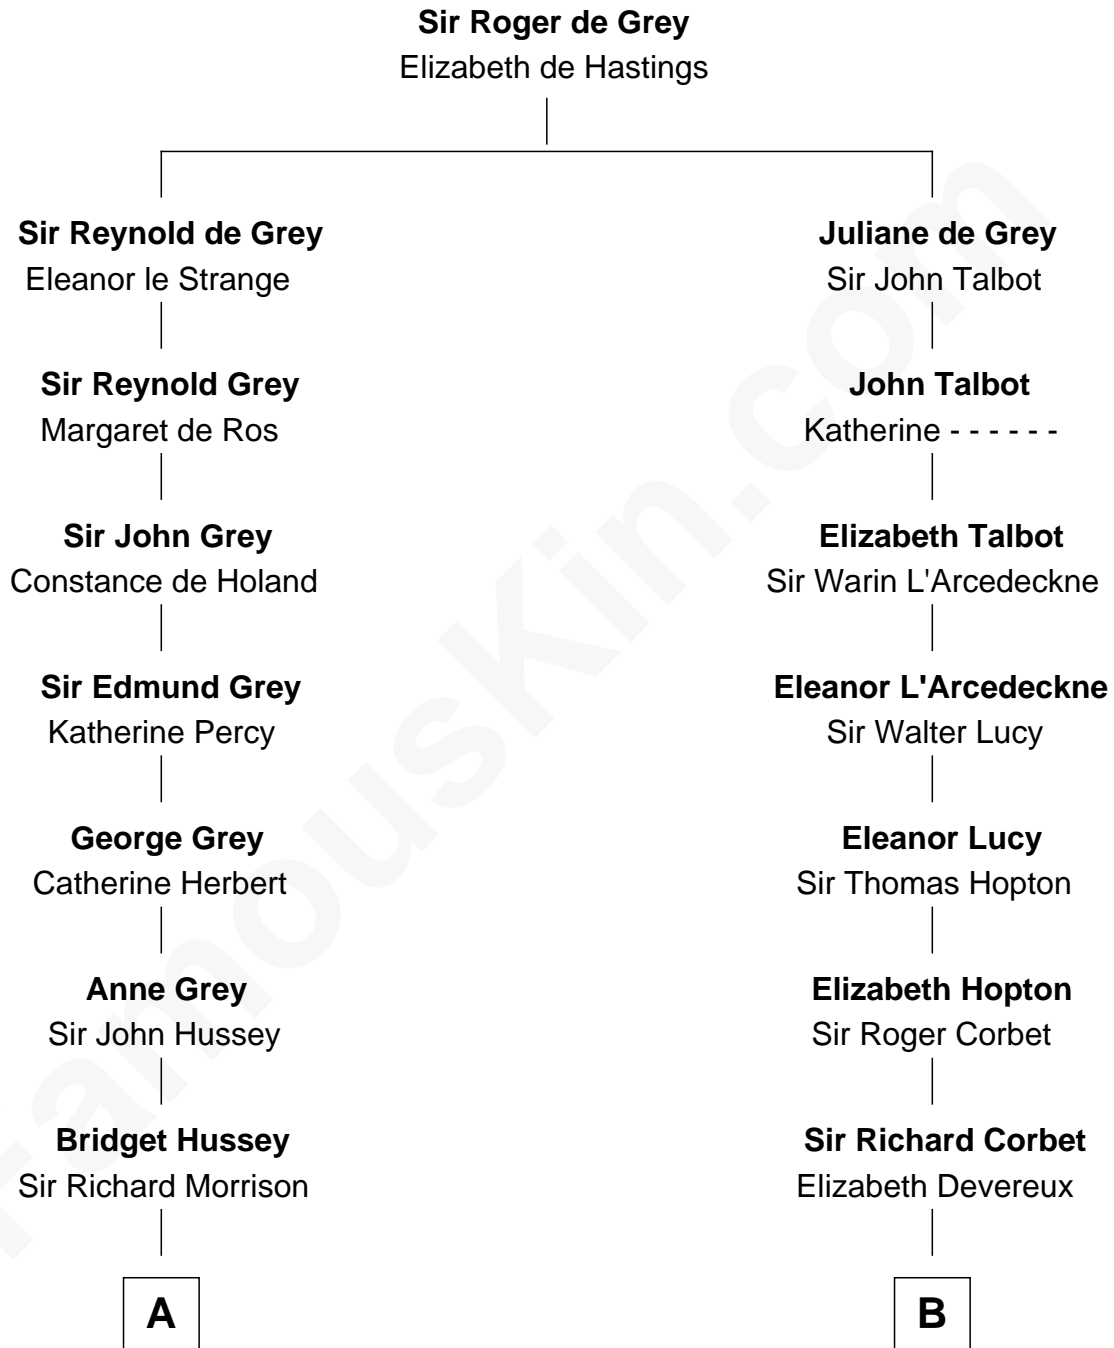

FamousKin.com Relationship Chart of

DeWitt Clinton

6th Governor of New York

13th cousin 8 times removed of

Lizzie Borden

Accused Murderess

C

Susanna Tripp

John Vinnicum

Sarah L. Vinnicum

Joseph Morse

Anthony Morse

Rhoda Morrison

Sarah Anthony Morse

Andrew Jackson Borden

Lizzie Borden

Accused Murderess