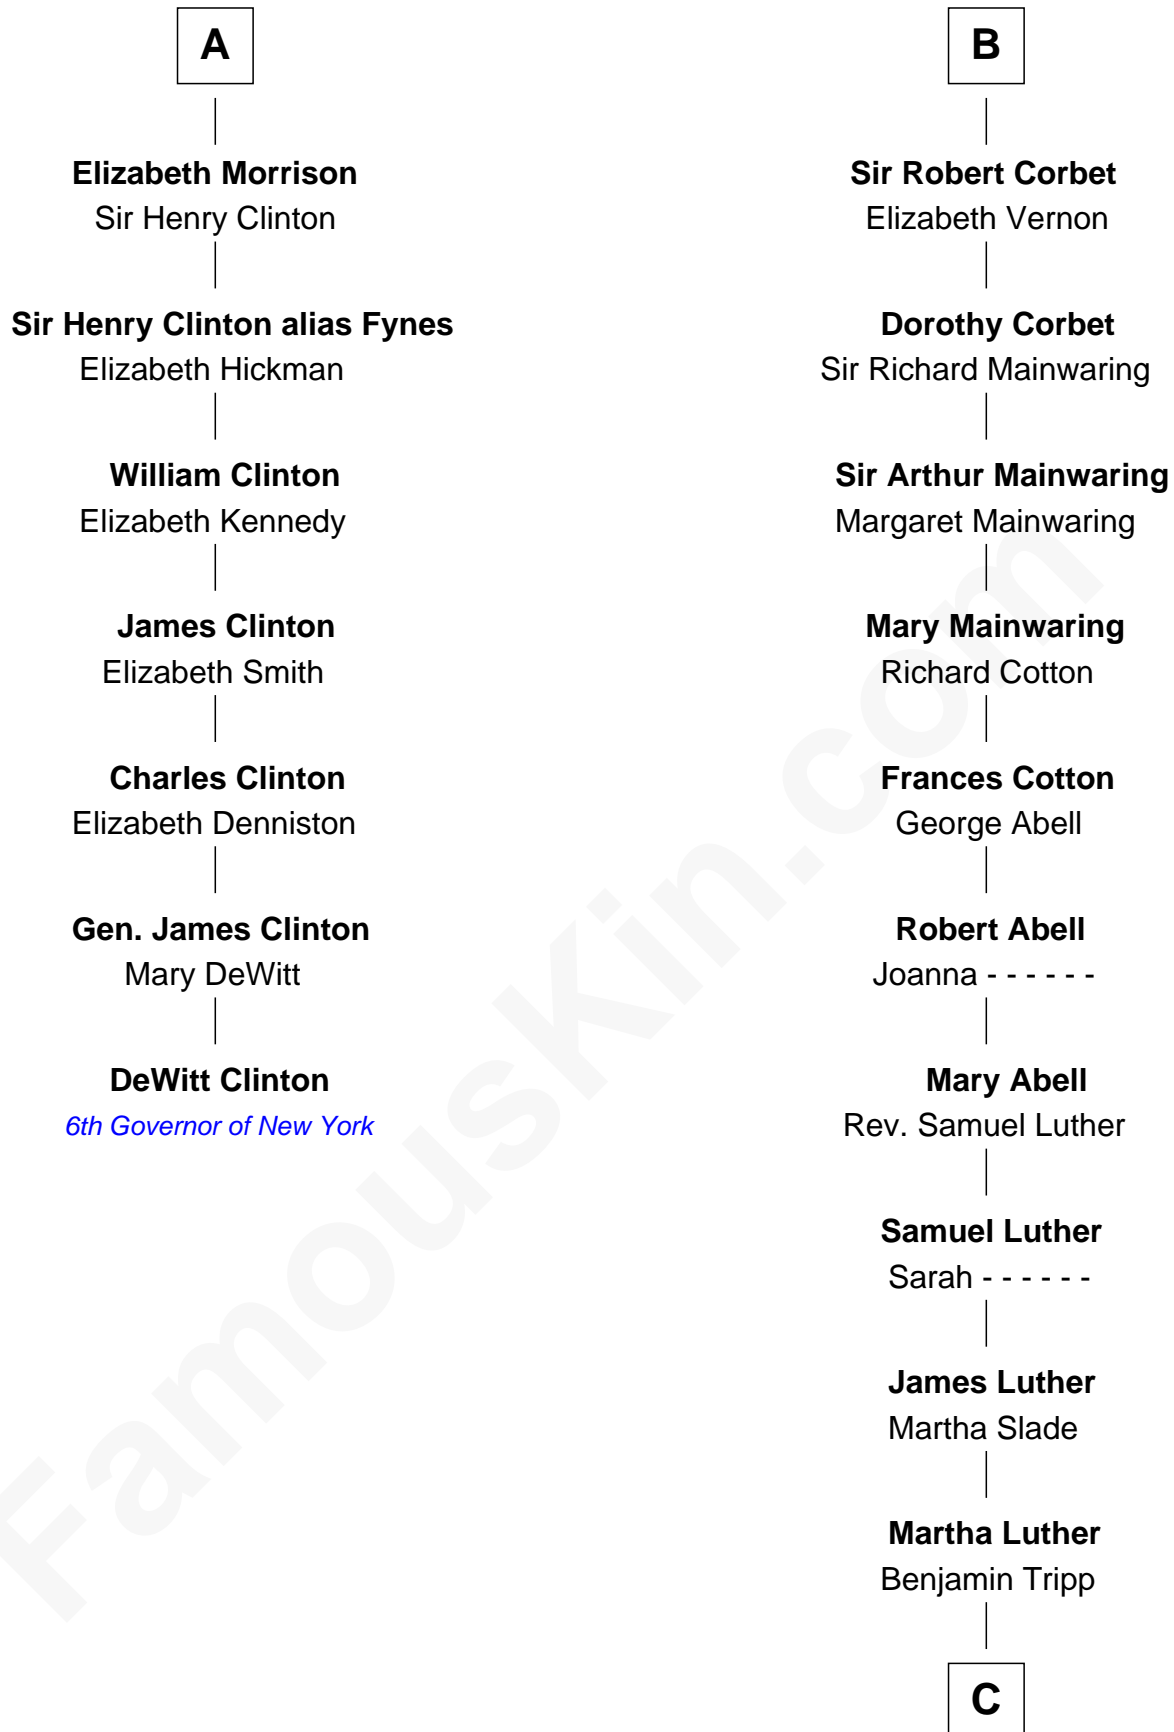

FamousKin.com Relationship Chart of

DeWitt Clinton

6th Governor of New York

13th cousin 8 times removed of

Lizzie Borden

Accused Murderess

C

Susanna Tripp

John Vinnicum

Sarah L. Vinnicum

Joseph Morse

Anthony Morse

Rhoda Morrison

Sarah Anthony Morse

Andrew Jackson Borden

Lizzie Borden

Accused Murderess