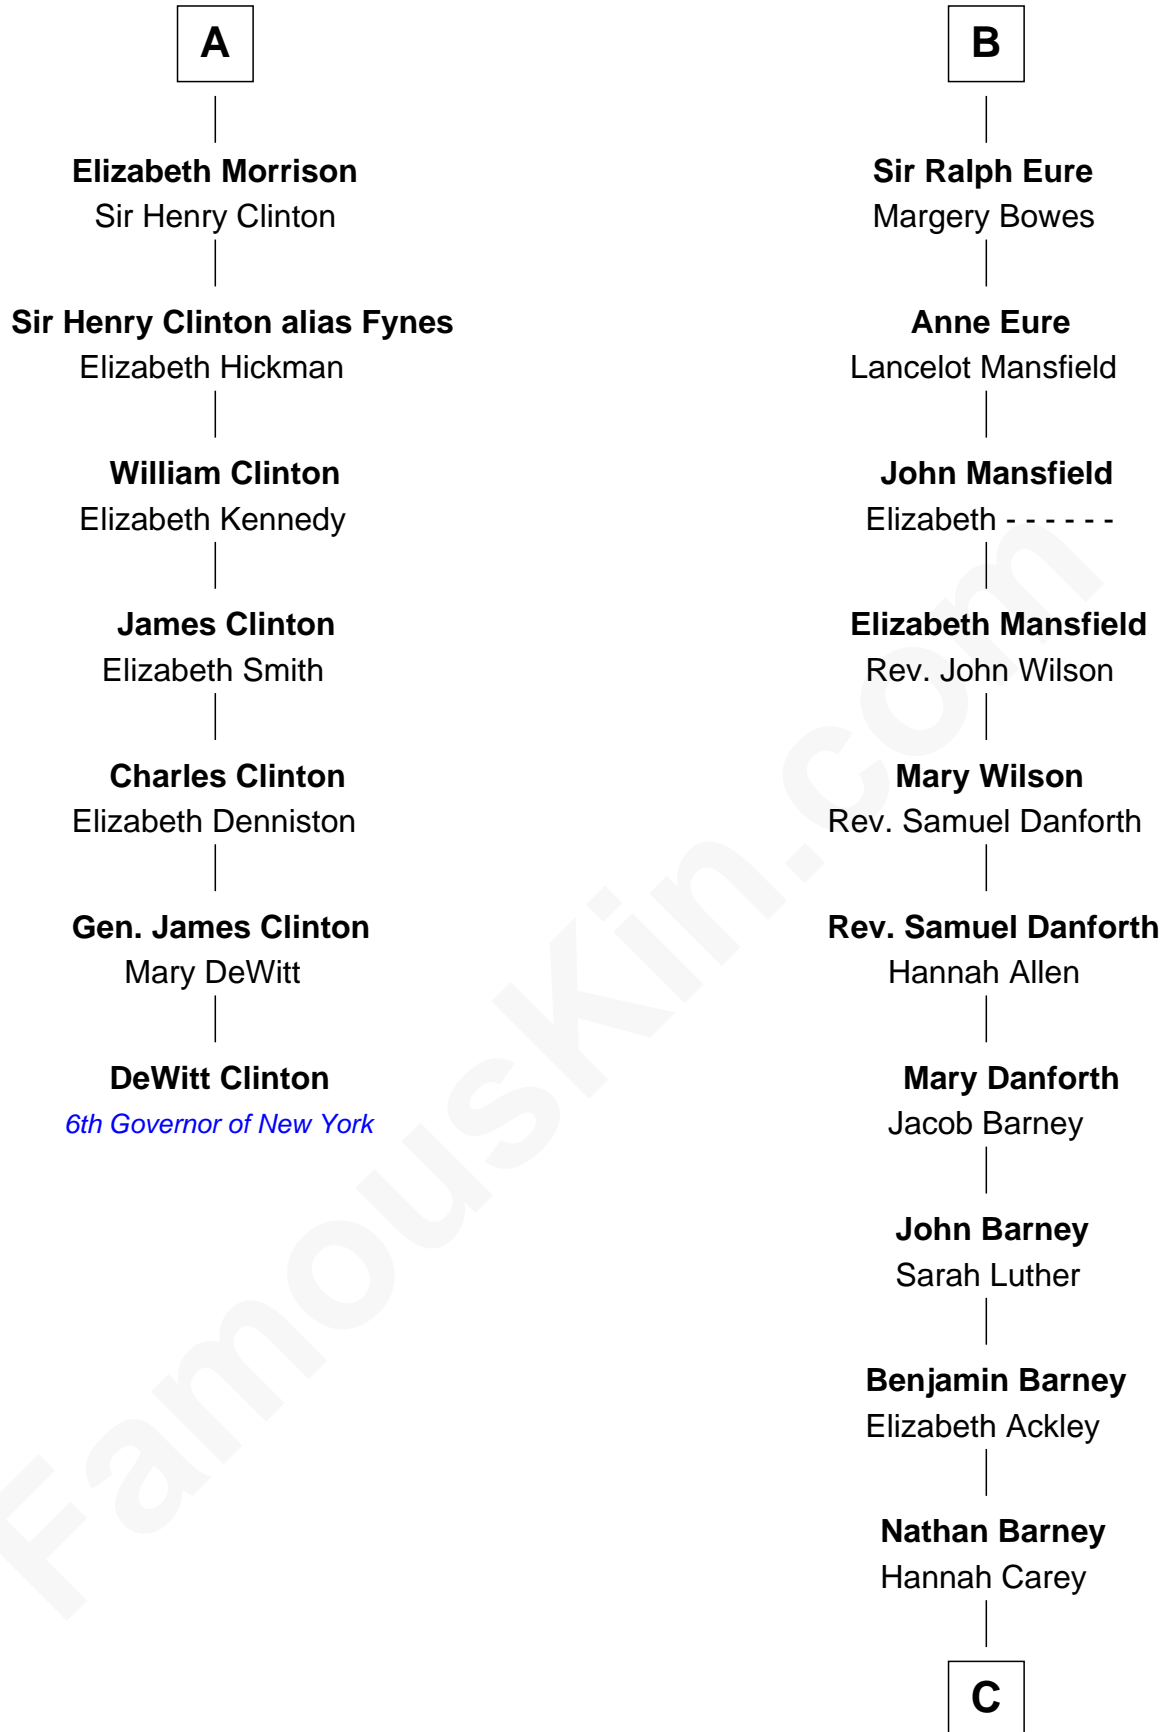

FamousKin.com Relationship Chart of

DeWitt Clinton

6th Governor of New York

13th cousin 7 times removed of

Elizabeth Montgomery

TV Actress - "Bewitched"

C

Nathan Barney

Mary A. Deverell

Mary Weed Barney

Henry Montgomery

Henry Montgomery

Elizabeth Bryan Allen

Elizabeth Montgomery

TV Actress - "Bewitched"

FamousKin.com