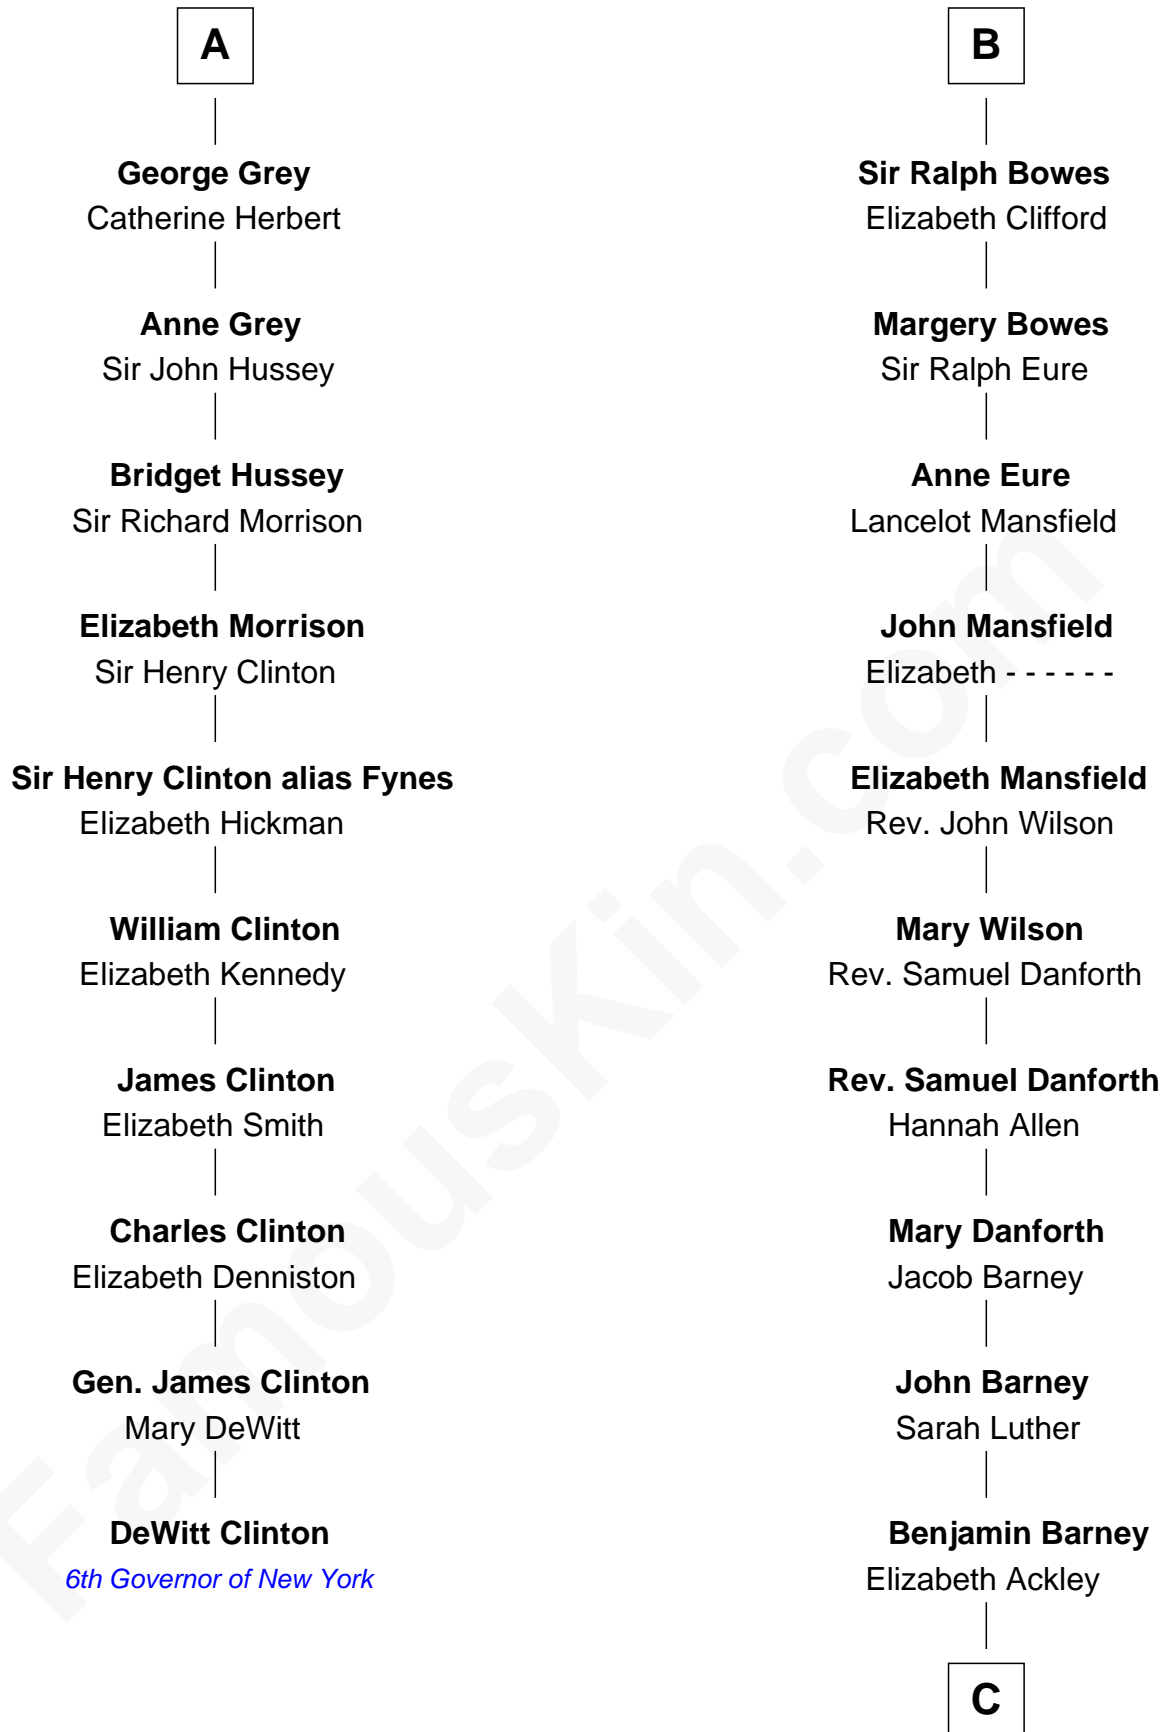

# FamousKin.com Relationship Chart of

**DeWitt Clinton**

*6th Governor of New York*

16th cousin 5 times removed of

**Elizabeth Montgomery**

*TV Actress - "Bewitched"*

**William de Odingsells**

Ela FitzWalter

**Ida de Odingsells**  
Sir Roger de Herdeburgh

**Ela Herdeburgh**  
Sir William de Boteler

**Ankaret le Boteler**  
John le Strange

**Eleanor le Strange**  
Sir Reynold de Grey

**Sir Reynold Grey**  
Margaret de Ros

**Sir John Grey**  
Constance de Holand

**Sir Edmund Grey**  
Katherine Percy

**A**

**Margaret de Oddingseles**

Sir John de Grey

**Sir John Grey**  
Avice Marmion

**Sir Robert Grey**  
Lora de St. Quintin

**Elizabeth Grey**  
Henry FitzHugh

**Sir William FitzHugh**  
Margery Willoughby

**Maud FitzHugh**  
Sir William Bowes

**Sir Ralph Bowes**  
Margery Conyers

**B**

**C**

**Nathan Barney**

Hannah Carey

**Nathan Barney**