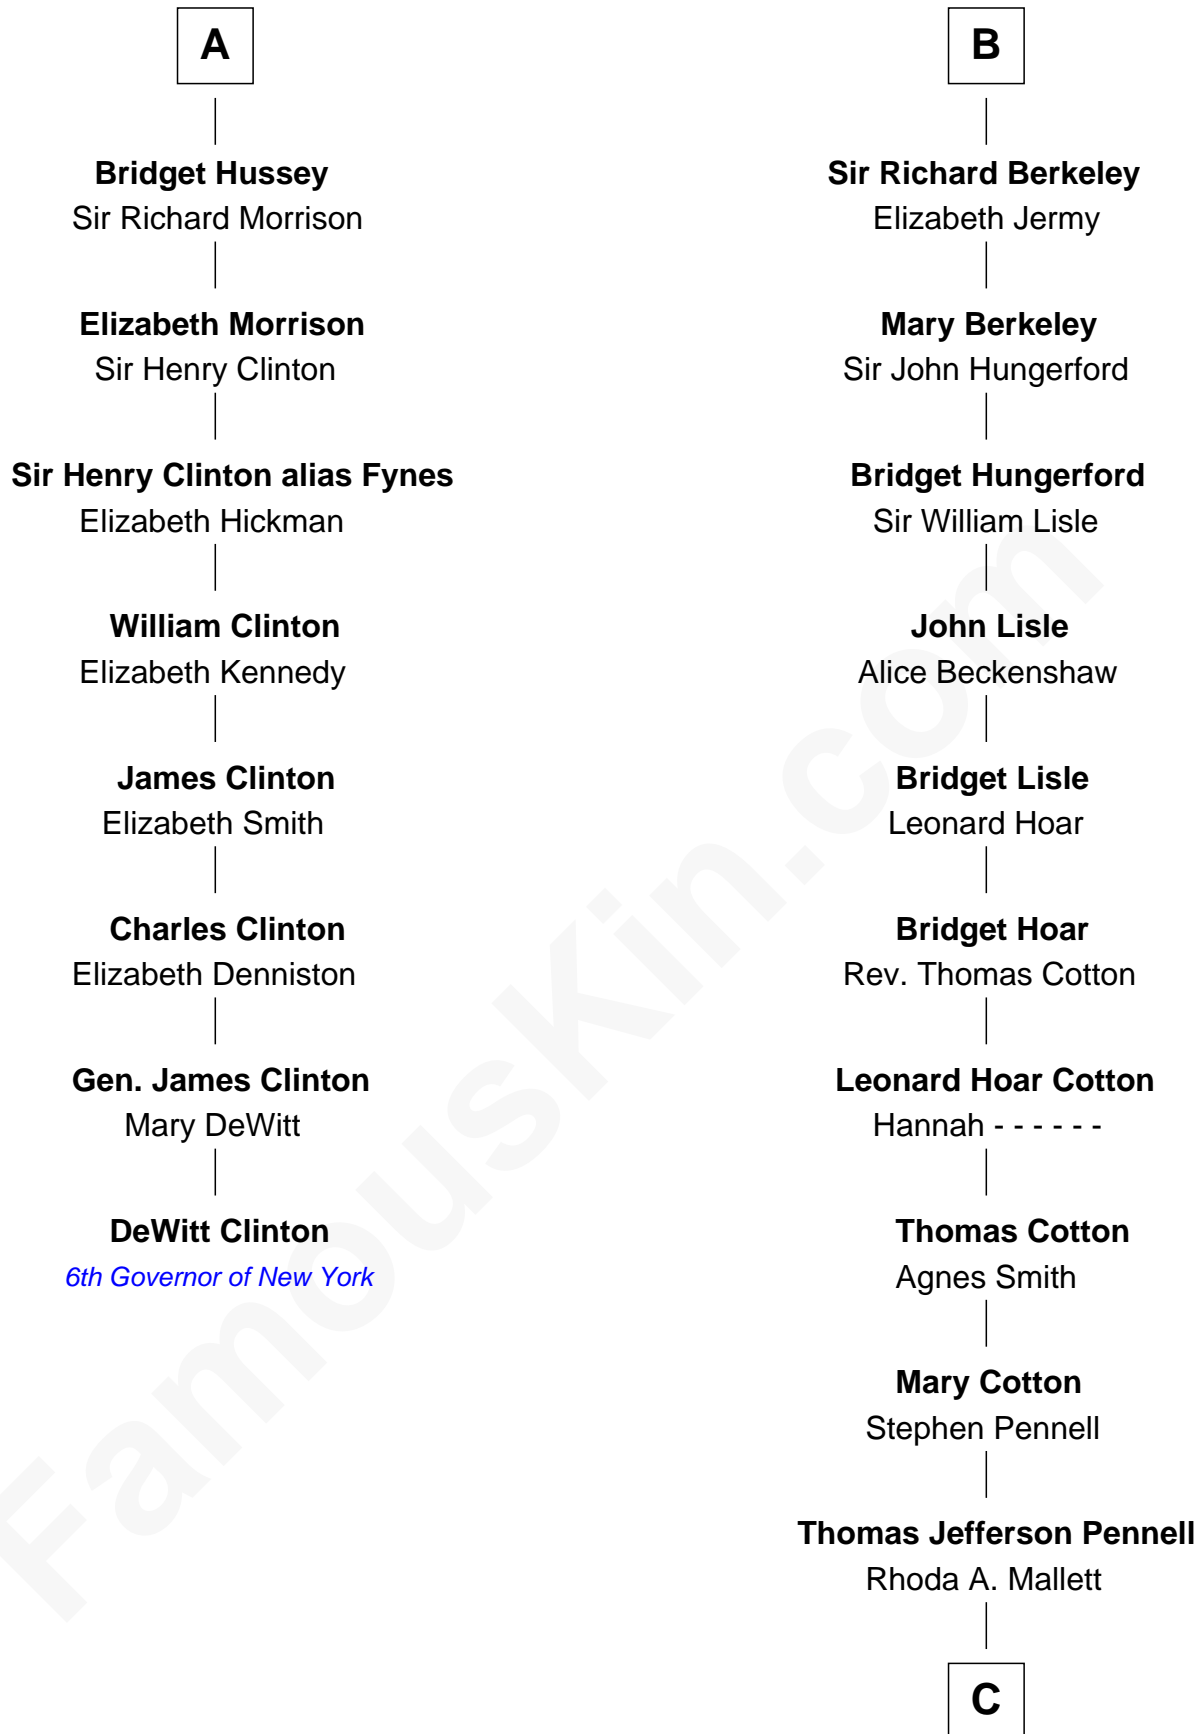

FamousKin.com Relationship Chart of

DeWitt Clinton

6th Governor of New York

14th cousin 7 times removed of

Warren Buffett

Chairman & CEO, Berkshire Hathaway

Henry Plantagenet
Maud de Chaworth

Henry of Lancaster
Isabella de Beaumont

Joan of Lancaster
John de Mowbray

Blanche of Lancaster
John of Gaunt

John de Mowbray
Elizabeth de Segrave

Elizabeth of Lancaster
John de Holand

Sir Thomas Mowbray
Elizabeth Fitzalan

Constance de Holand
Sir John Grey

Isabel Mowbray
Sir James Berkeley

Sir Edmund Grey
Katherine Percy

Maurice Berkeley
Isabel Mead

George Grey
Catherine Herbert

Anne Berkeley
Sir William Dennis

Anne Grey
Sir John Hussey

Isabel Dennis
Sir John Berkeley

A

B

C

Deborah Collamore Pennell

John Watson

Susan Ann Watson

Ford Bela Barber

Stella Frances Barber