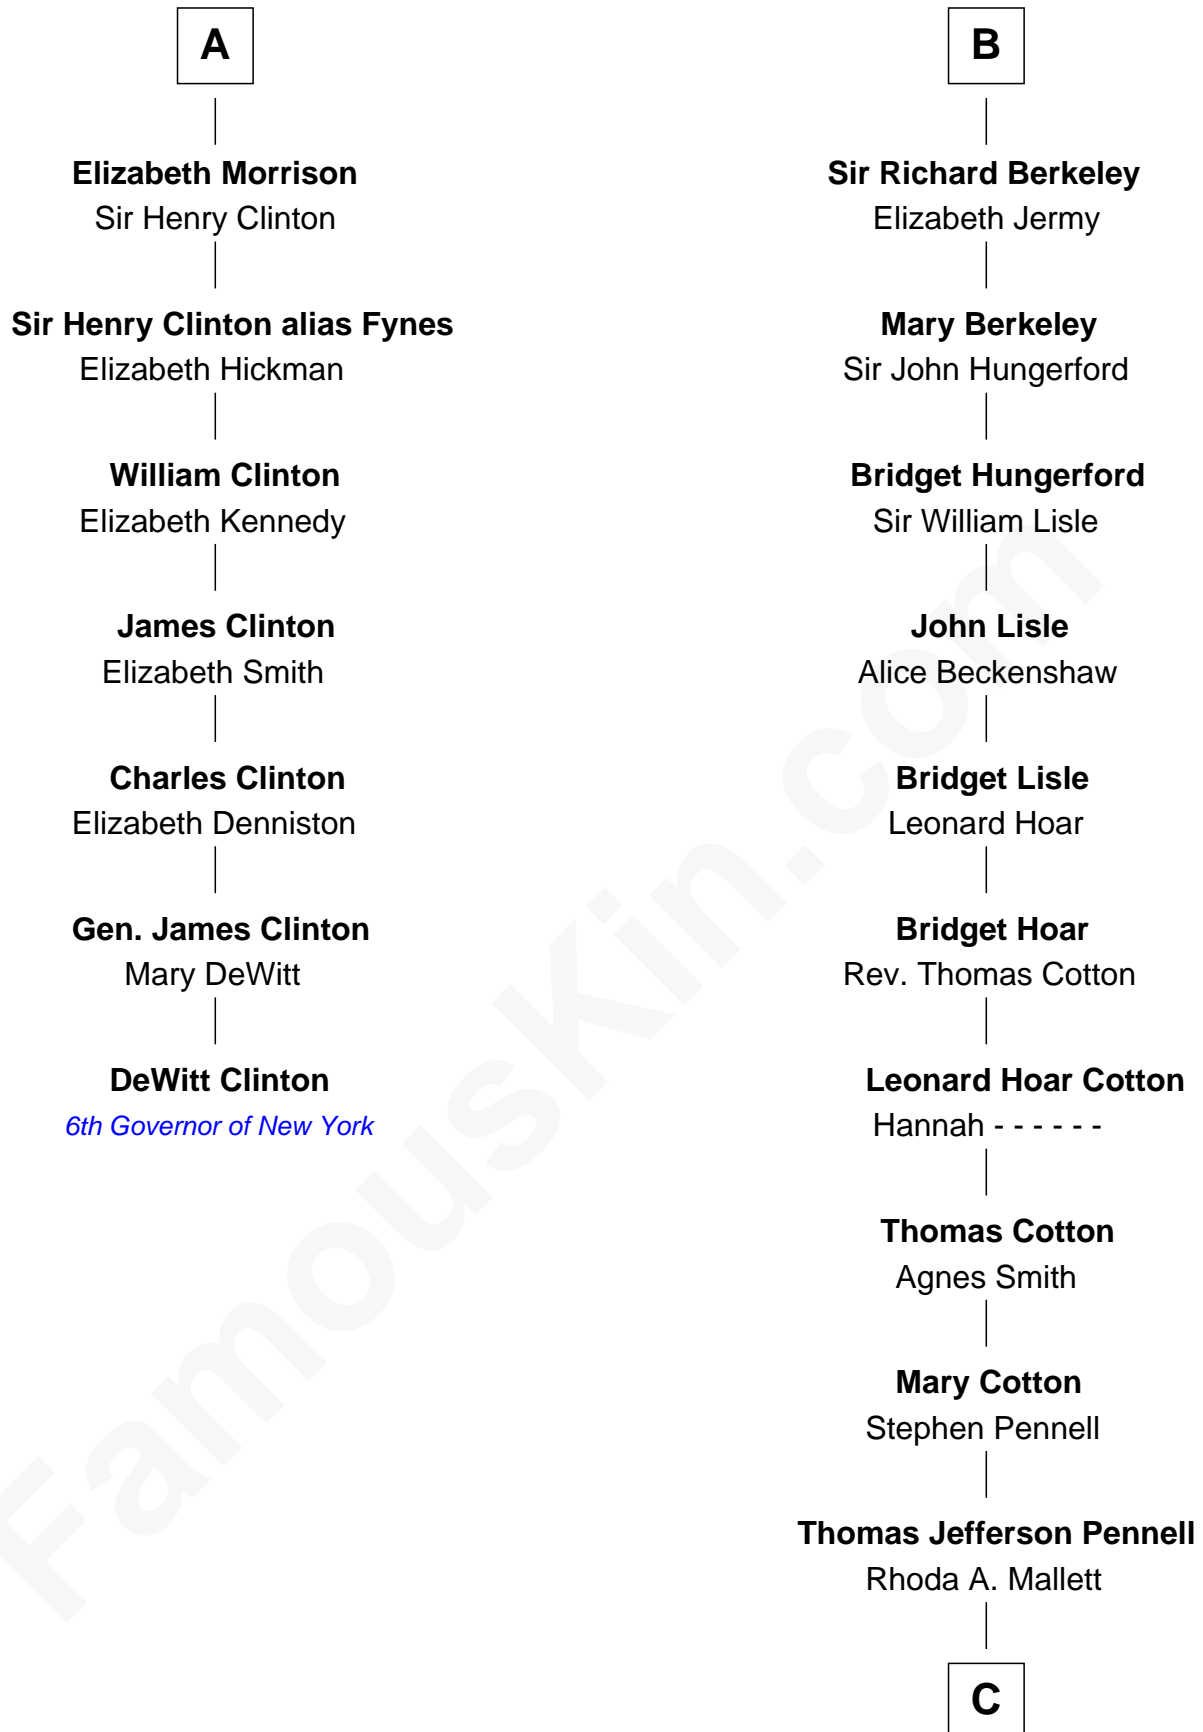

FamousKin.com Relationship Chart of

DeWitt Clinton

6th Governor of New York

13th cousin 8 times removed of

Warren Buffett

Chairman & CEO, Berkshire Hathaway

C

Deborah Collamore Pennell

John Watson

Susan Ann Watson

Ford Bela Barber

Stella Frances Barber

John Ammon Stahl

Leila Stahl

Howard Homan Buffett

Warren Buffett