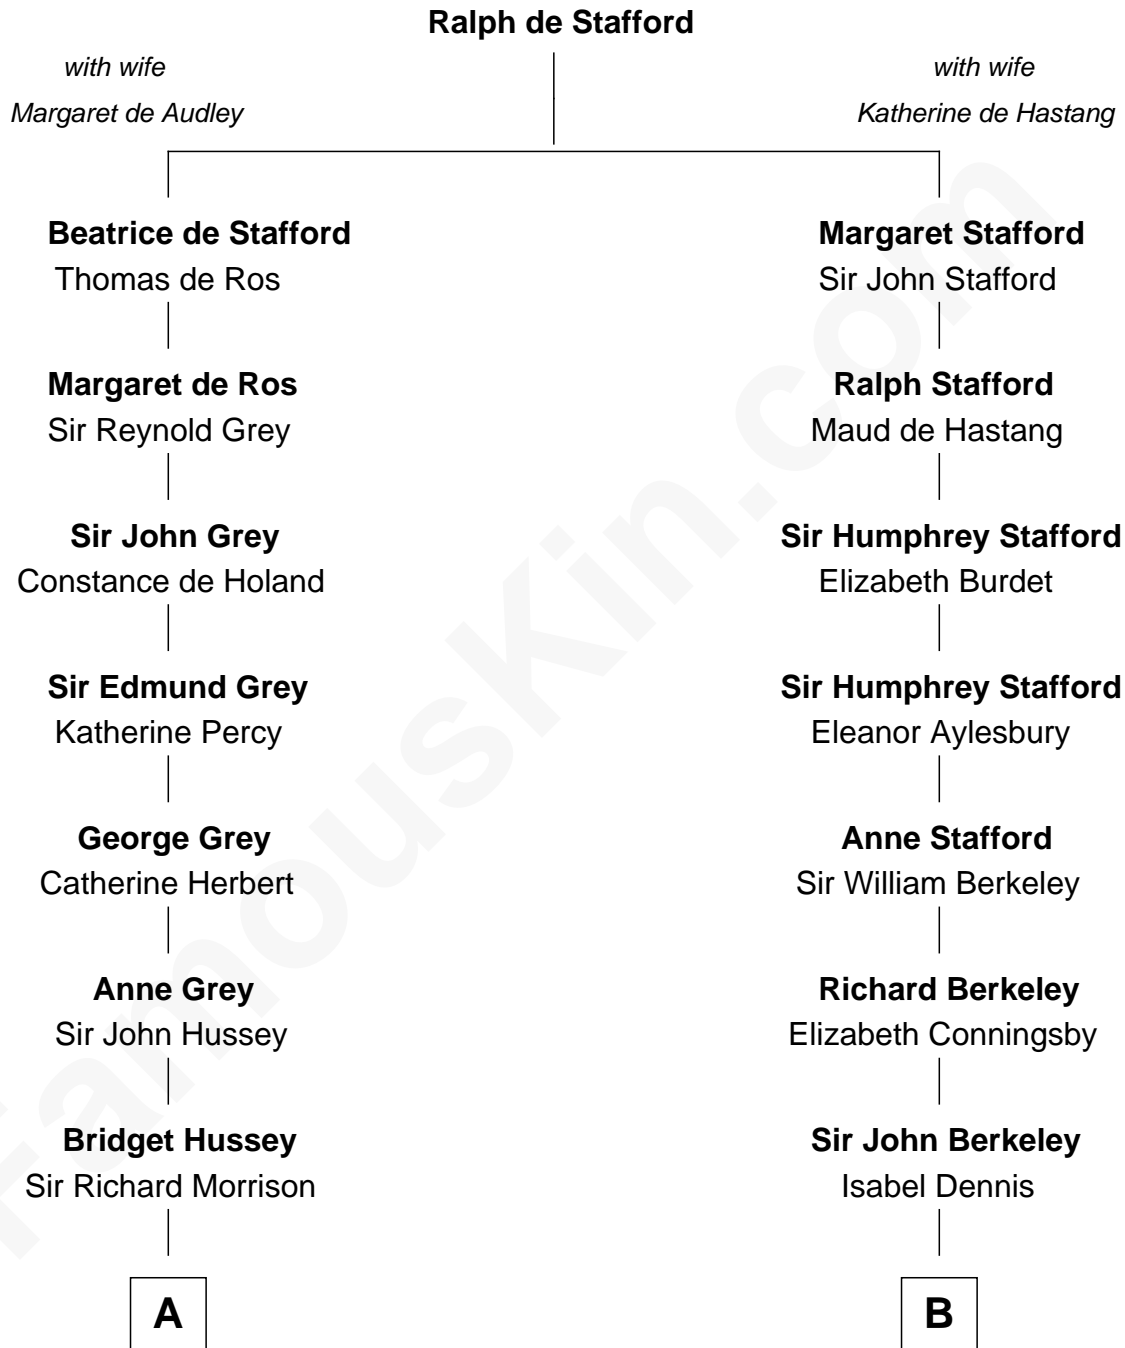

FamousKin.com Relationship Chart of

DeWitt Clinton

6th Governor of New York

13th cousin 8 times removed of

Warren Buffett

Chairman & CEO, Berkshire Hathaway

C

Deborah Collamore Pennell

John Watson

Susan Ann Watson

Ford Bela Barber

Stella Frances Barber

John Ammon Stahl

Leila Stahl

Howard Homan Buffett

Warren Buffett