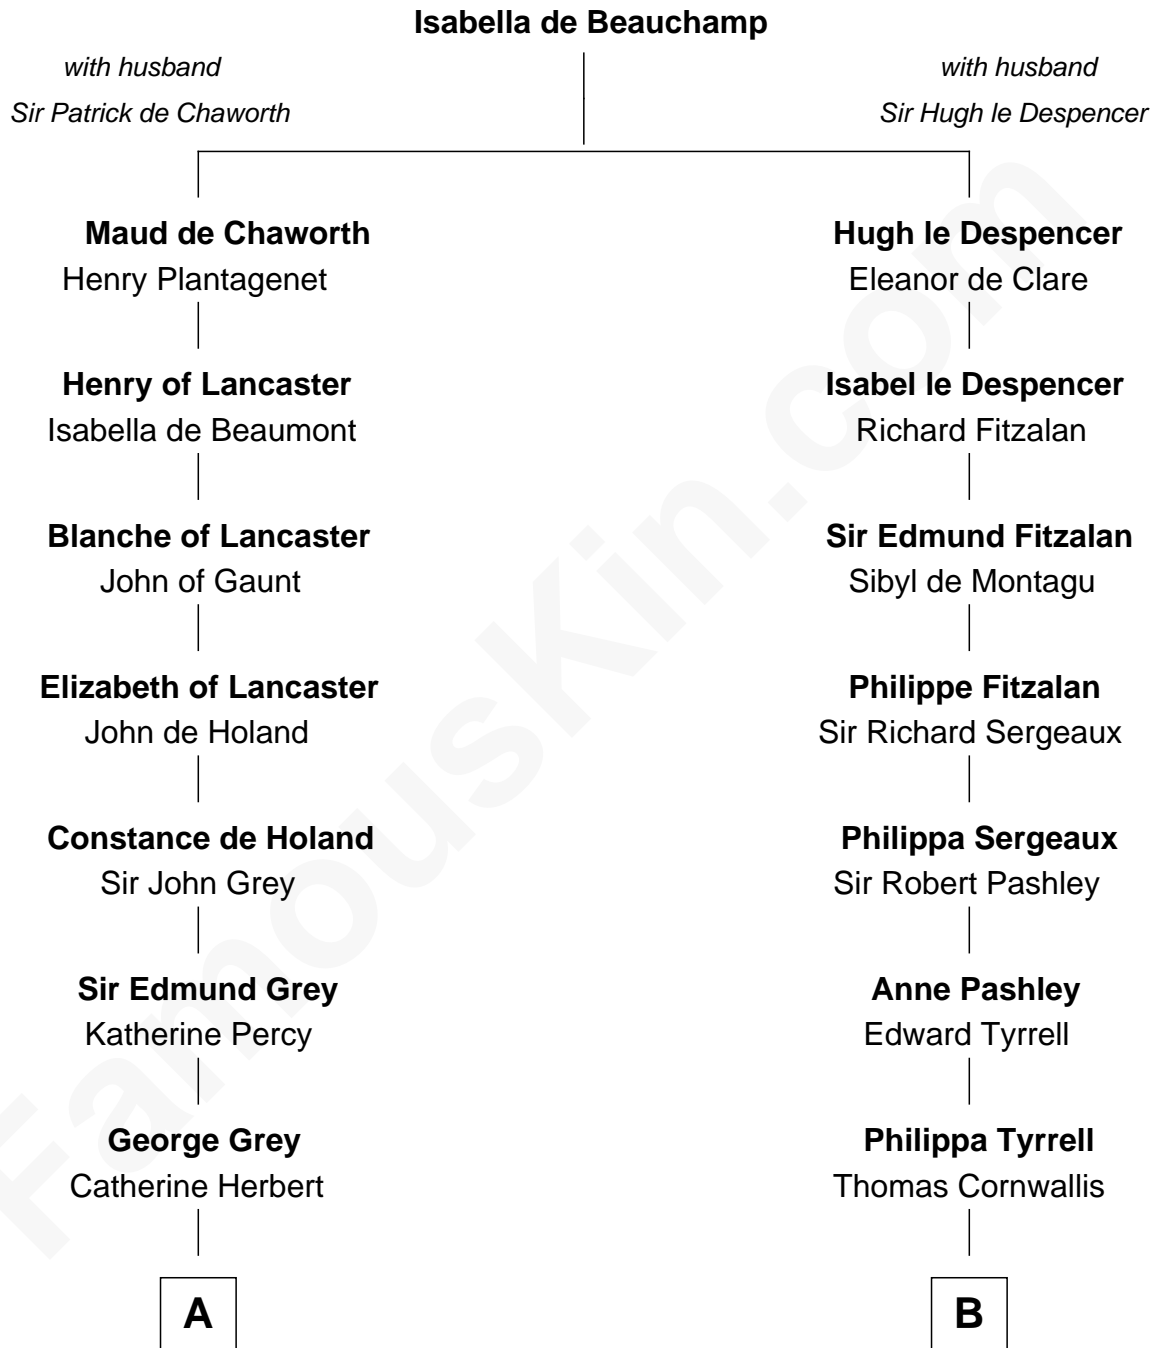

# FamousKin.com Relationship Chart of

**DeWitt Clinton**

*6th Governor of New York*

15th cousin 4 times removed of

**Susan B. Anthony**

*Women's Rights Advocate*

**C**

**Humphrey Anthony**

Hannah Lapham

**Daniel Anthony**

Lucy Read

**Susan B. Anthony**

*Women's Rights Advocate*

FamousKin.com