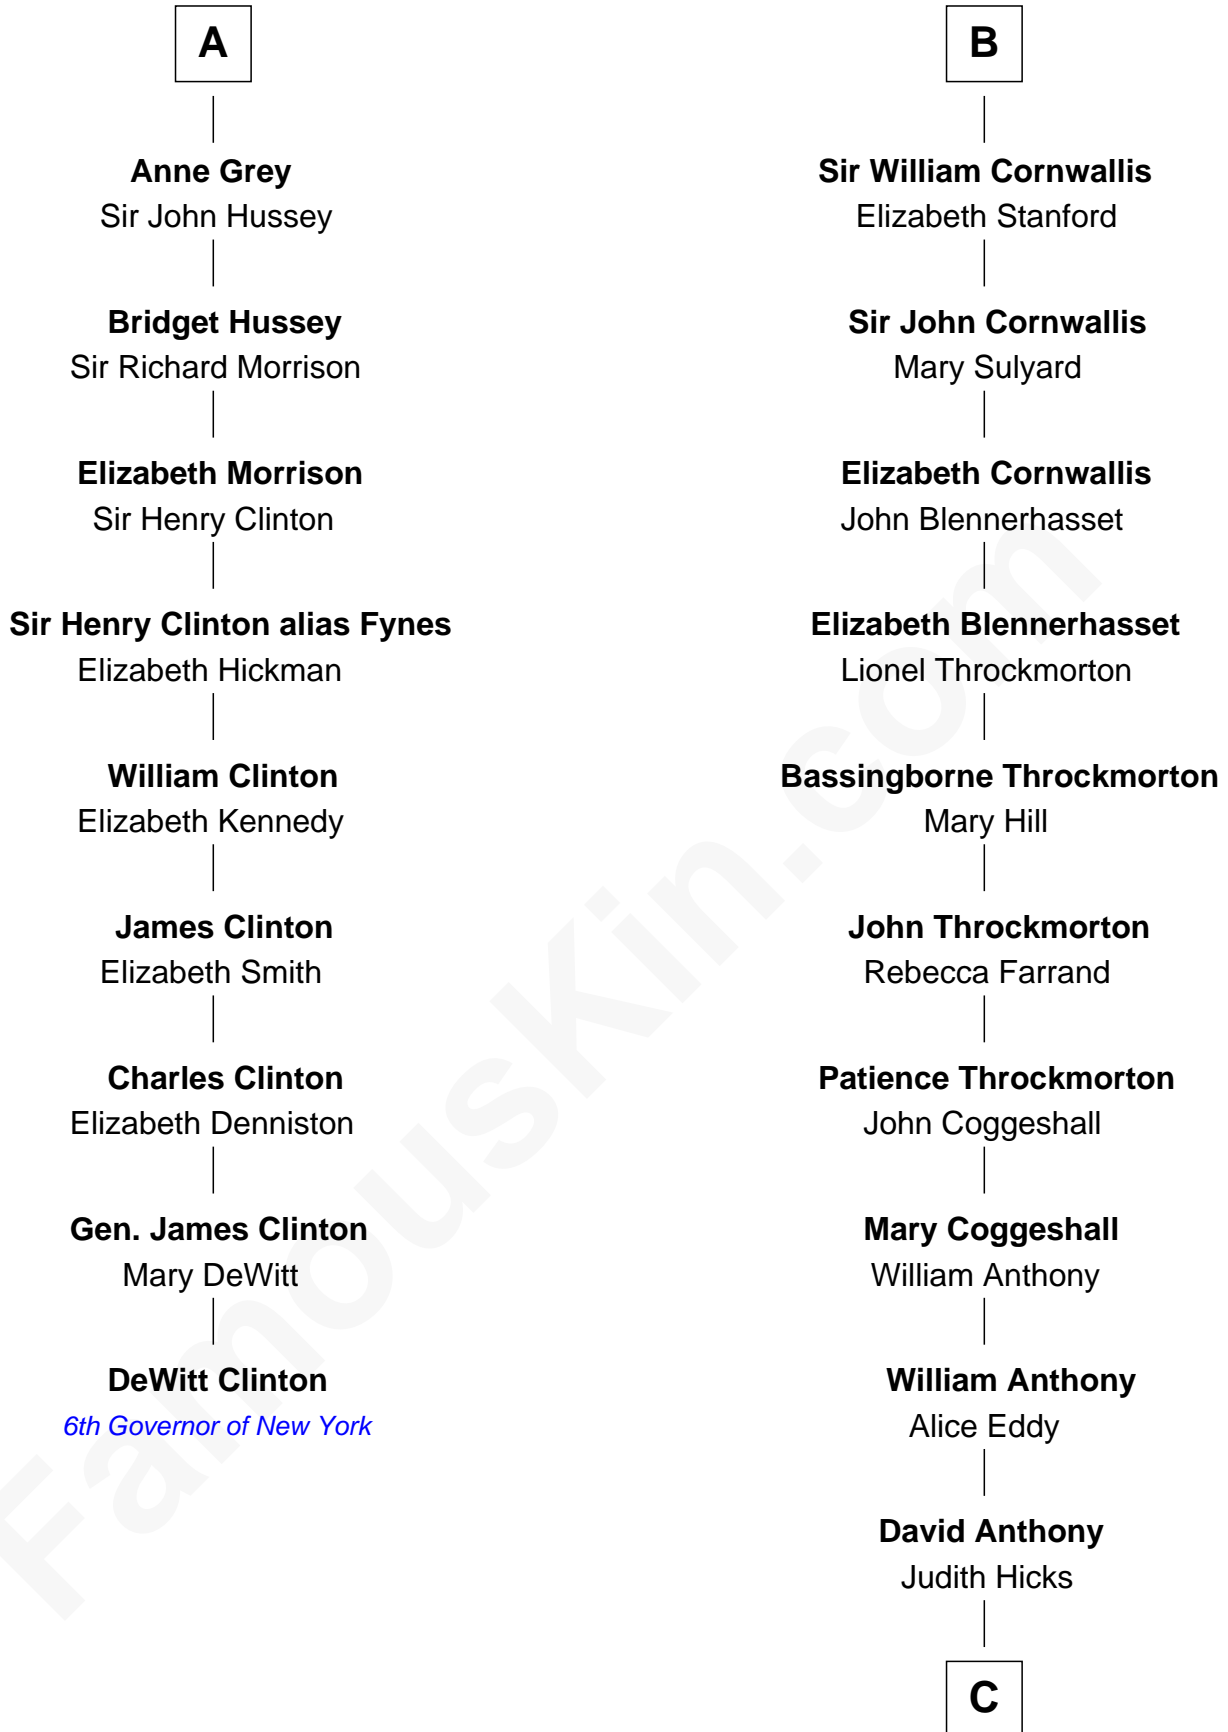

# FamousKin.com Relationship Chart of

**DeWitt Clinton**

*6th Governor of New York*

15th cousin 4 times removed of

**Susan B. Anthony**

*Women's Rights Advocate*

**C**

**Humphrey Anthony**

Hannah Lapham

**Daniel Anthony**

Lucy Read

**Susan B. Anthony**

*Women's Rights Advocate*

FamousKin.com