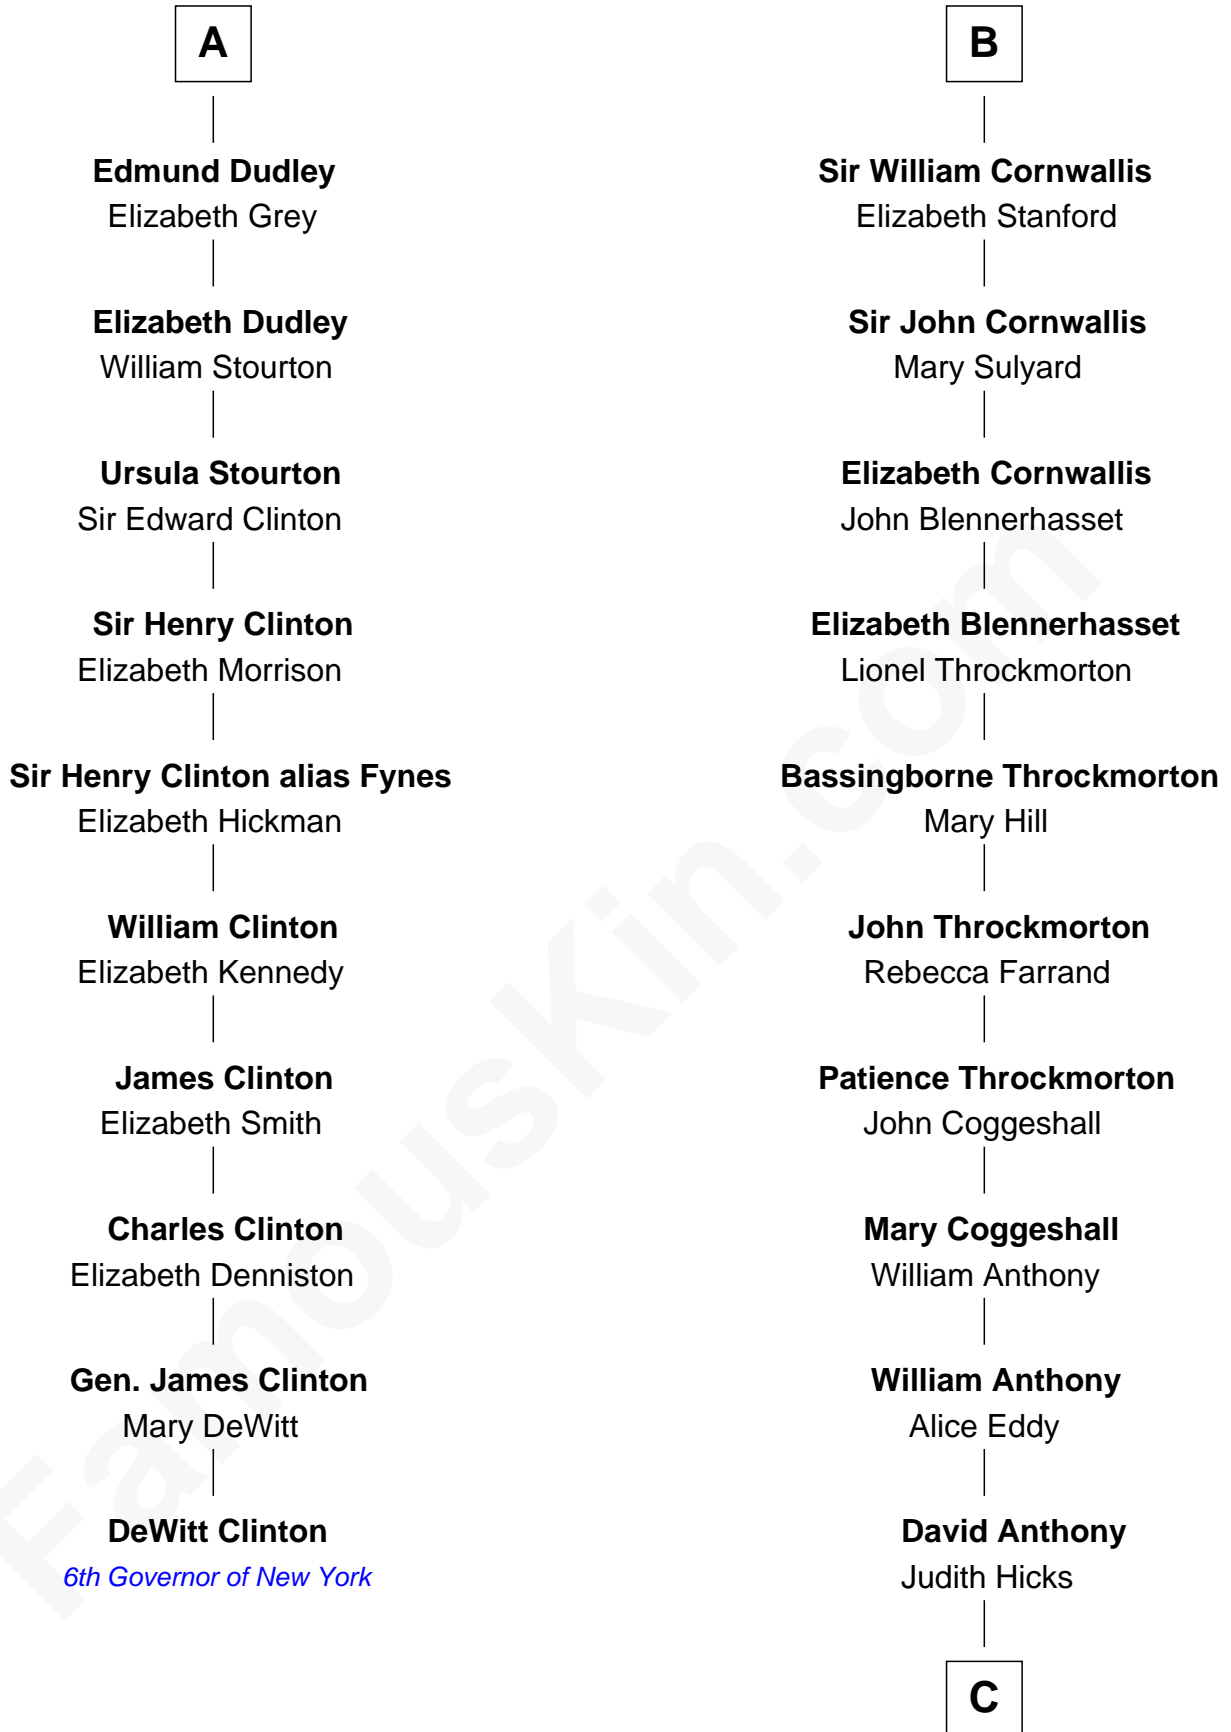

FamousKin.com

Relationship Chart of

DeWitt Clinton

6th Governor of New York

16th cousin 3 times removed of

Susan B. Anthony

Women's Rights Advocate

Sir Hugh le Despencer

Hugh le Despencer

Eleanor de Clare

Isabel le Despencer

Richard Fitzalan

Sir Edmund Fitzalan

Sibyl de Montagu

Philippe Fitzalan

Sir Richard Sergeaux

Philippa Sergeaux

Sir Robert Pashley

Anne Pashley

Edward Tyrrell

Philippa Tyrrell

Thomas Cornwallis

B

C

Humphrey Anthony

Hannah Lapham

Daniel Anthony

Lucy Read

Susan B. Anthony

Women's Rights Advocate

FamousKin.com