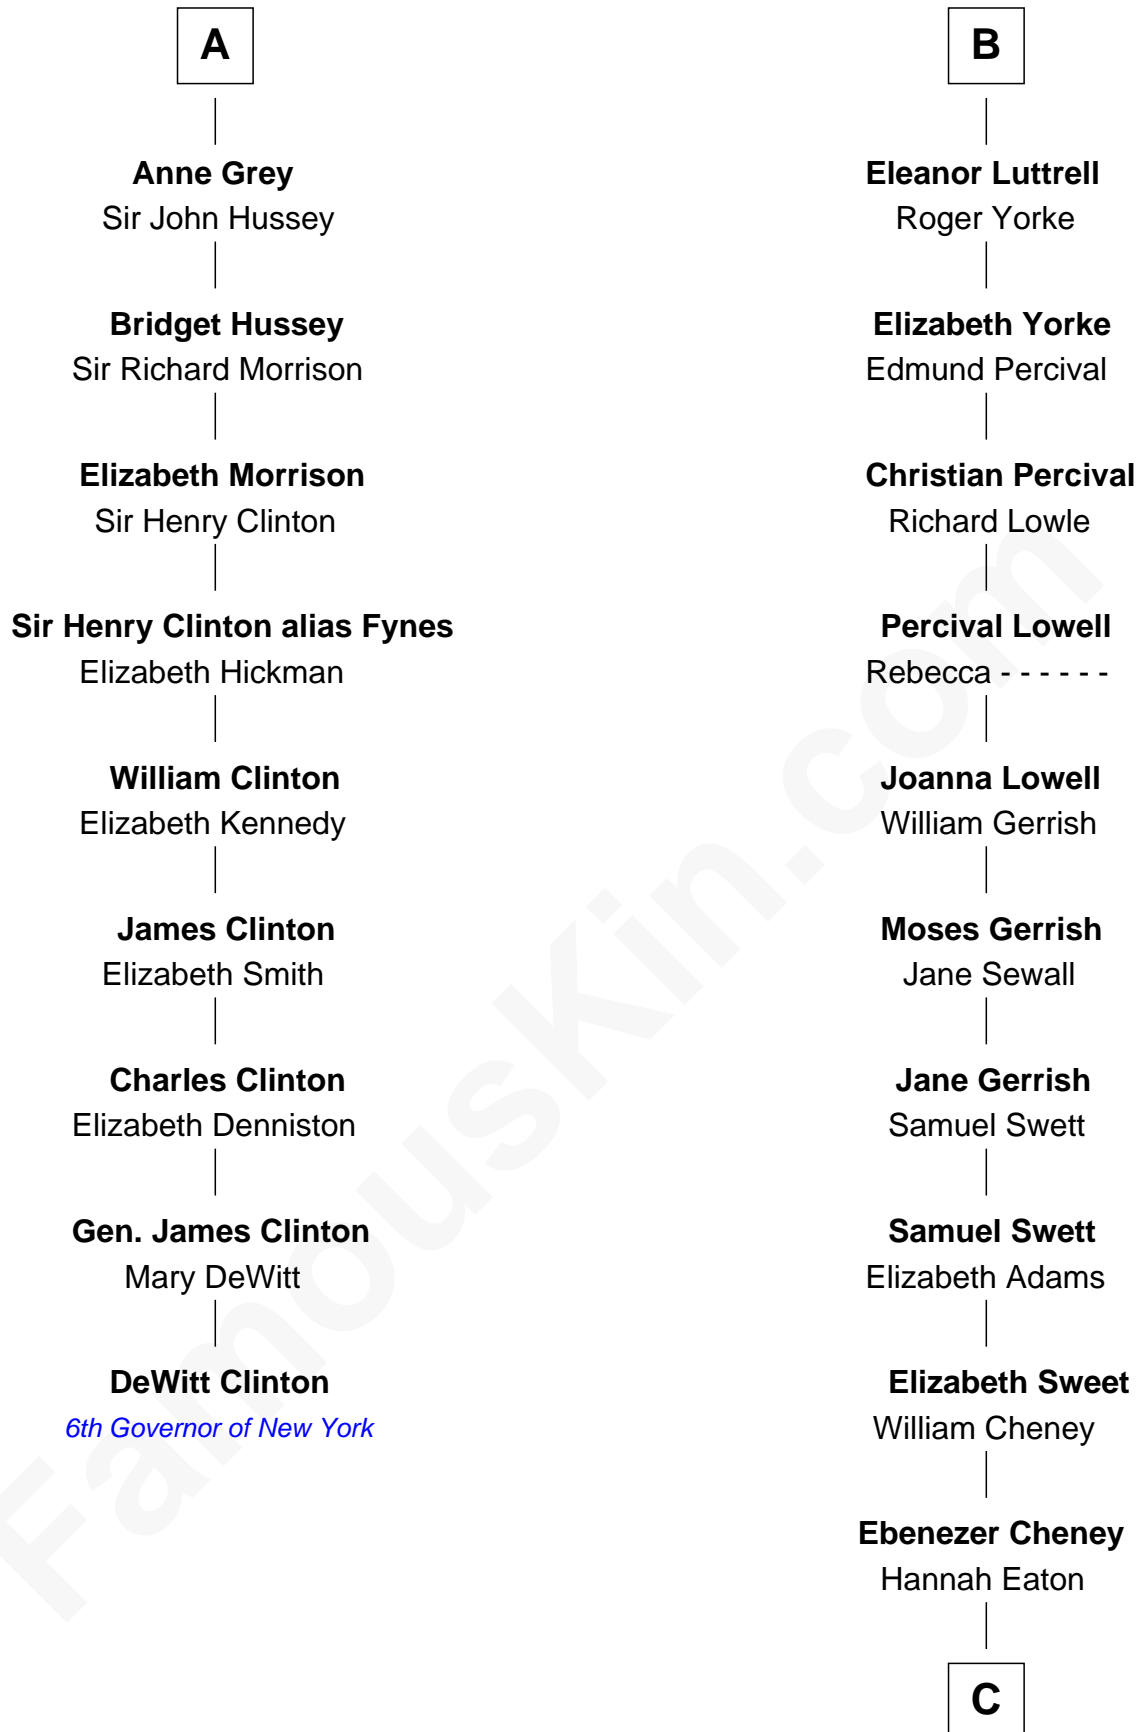

FamousKin.com Relationship Chart of

DeWitt Clinton

6th Governor of New York

15th cousin 6 times removed of

Dick Cheney

46th U.S. Vice-President

C

Elias Eaton Cheney

Lucy Fletcher

Samuel Fletcher Cheney

Ella A. Phillips

Thomas Herbert Cheney

Margaret E. Tyler

Richard Herbert Cheney

Marge Lorraine Dickey

Dick Cheney

46th U.S. Vice-President

FamousKin.com