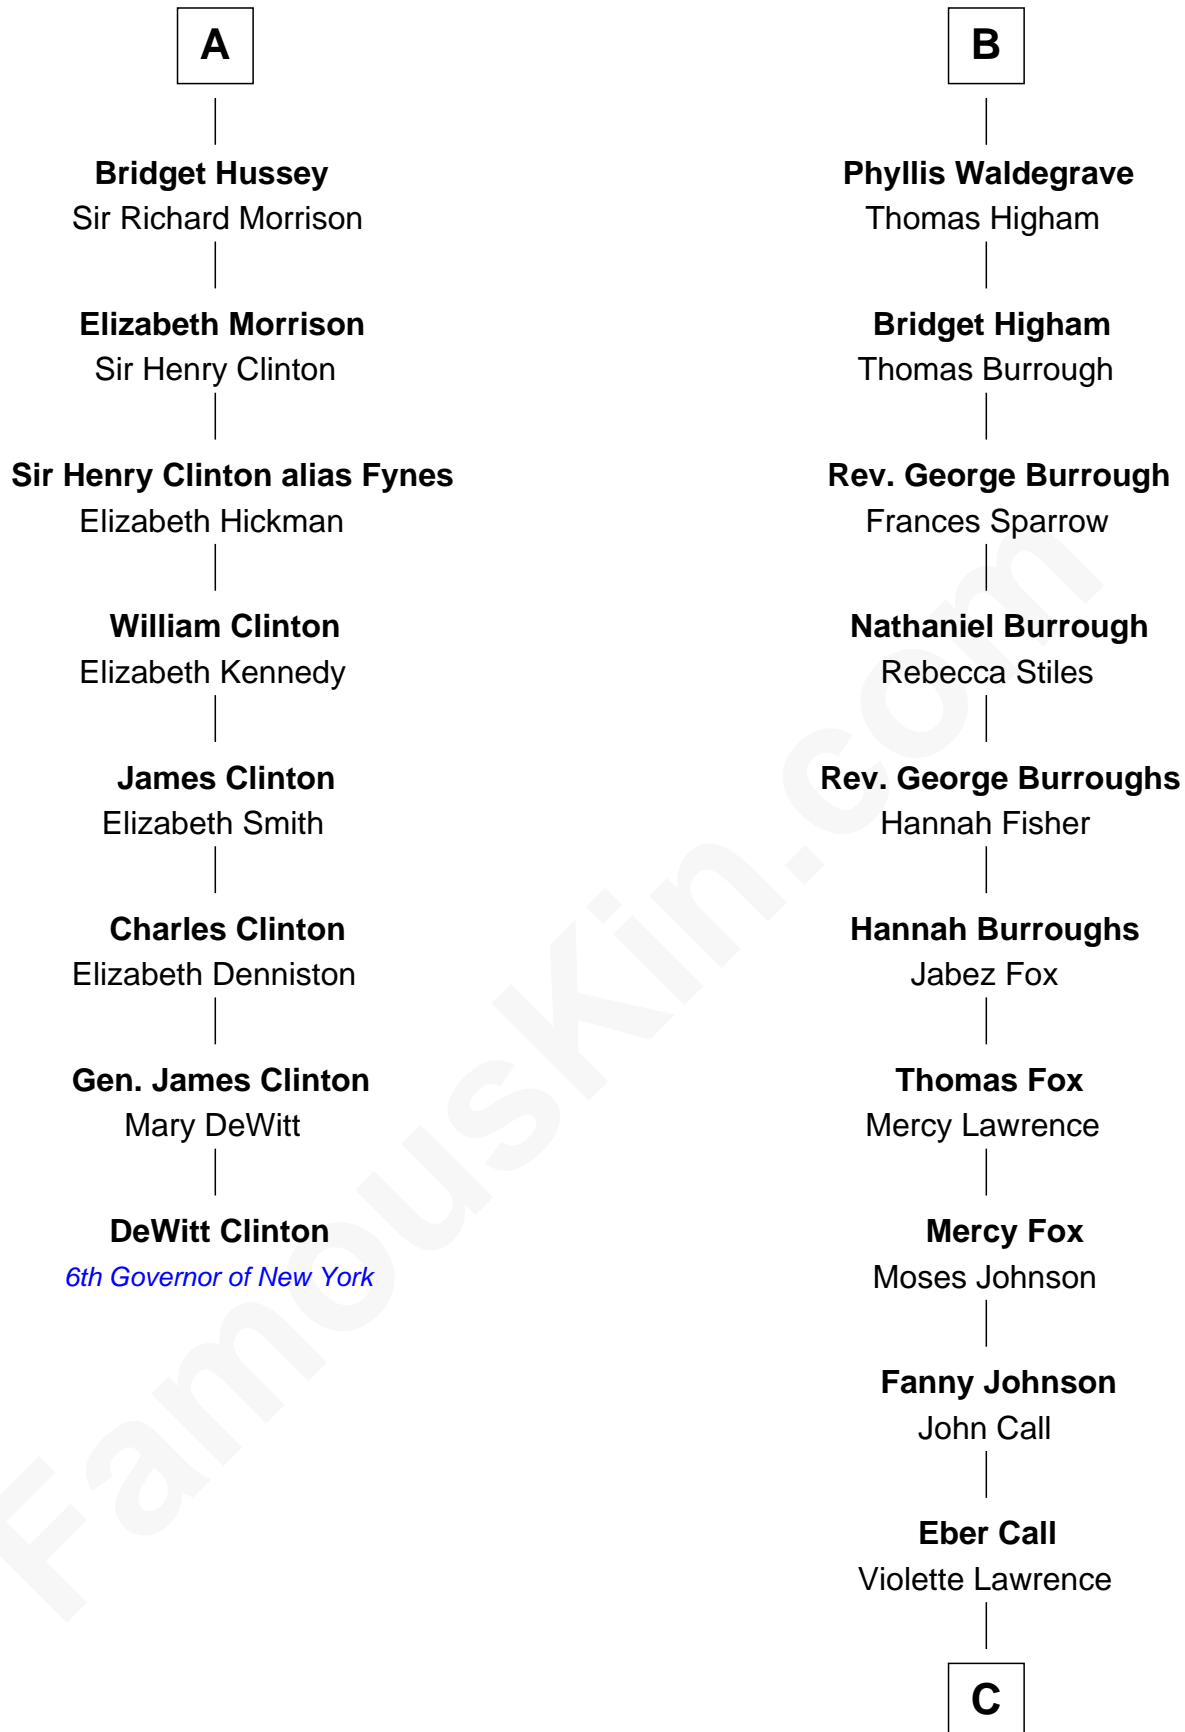

FamousKin.com Relationship Chart of

DeWitt Clinton

6th Governor of New York

14th cousin 5 times removed of

Walt Disney

Co-Founder of The Walt Disney Company

Bartholomew de Badlesmere

Margaret de Clare

Sir Edmund Grey

Katherine Percy

George Grey

Catherine Herbert

Anne Grey

Sir John Hussey

A

Margaret de Badlesmere

Sir John de Tivetot

Sir Robert de Tivetot

Margaret Deincourt

Elizabeth de Tivetot

Sir Philip le Despencer

Margery Despencer

Sir Roger Wentworth

Henry Wentworth

Elizabeth Howard

Margery Wentworth

Sir William Waldegrave

George Waldegrave

Anne Drury

B

C

Charles Call
Henrietta Gross