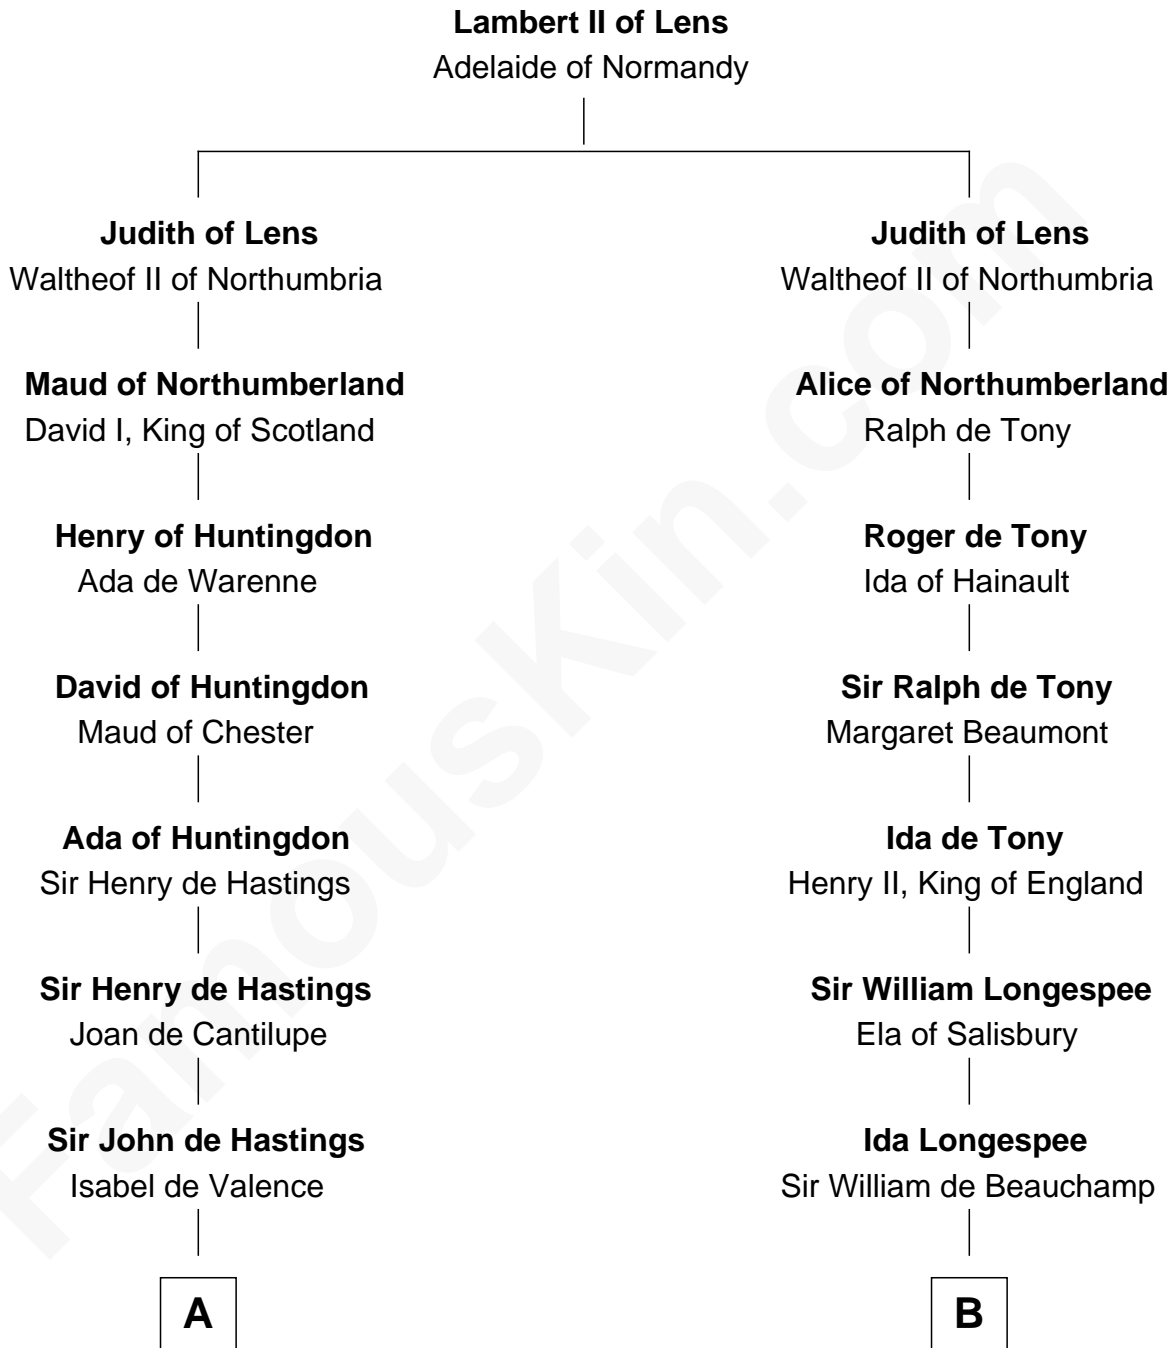

FamousKin.com

Relationship Chart of

DeWitt Clinton

6th Governor of New York

20th cousin 1 time removed of

Rev. George Burroughs

Executed for Witchcraft, Salem 1692

C

William Clinton
Elizabeth Kennedy

James Clinton
Elizabeth Smith

Charles Clinton
Elizabeth Denniston

Gen. James Clinton
Mary DeWitt

DeWitt Clinton
6th Governor of New York

D

Bridget Higham
Thomas Burrough

Rev. George Burrough
Frances Sparrow

Nathaniel Burrough
Rebecca Stiles

Rev. George Burroughs
Salem Witch Trials 1692

FamousKin.com