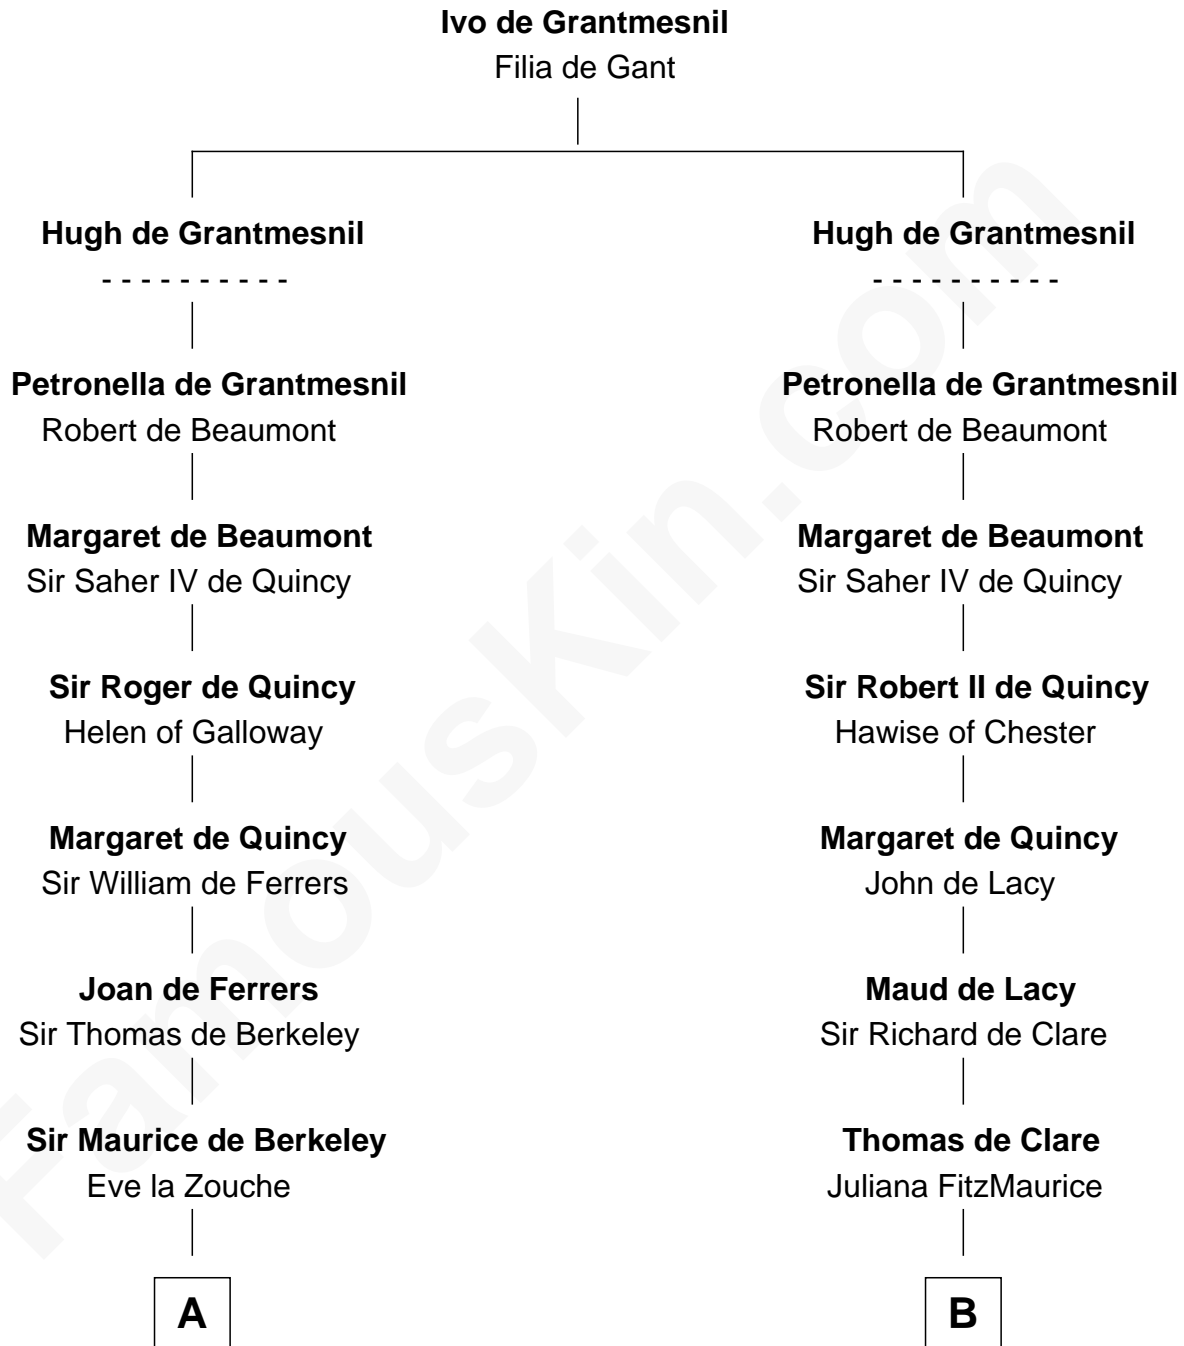

## Relationship Chart of

### DeWitt Clinton

6th Governor of New York

19th cousin 1 time removed of

**Rev. George Burroughs**

Executed for Witchcraft, Salem 1692

**C**

**James Clinton**  
Elizabeth Smith

**Charles Clinton**  
Elizabeth Denniston

**Gen. James Clinton**  
Mary DeWitt

**DeWitt Clinton**  
*6th Governor of New York*

**D**

**Rev. George Burrough**  
Frances Sparrow

**Nathaniel Burrough**  
Rebecca Stiles

**Rev. George Burroughs**  
*Salem Witch Trials 1692*