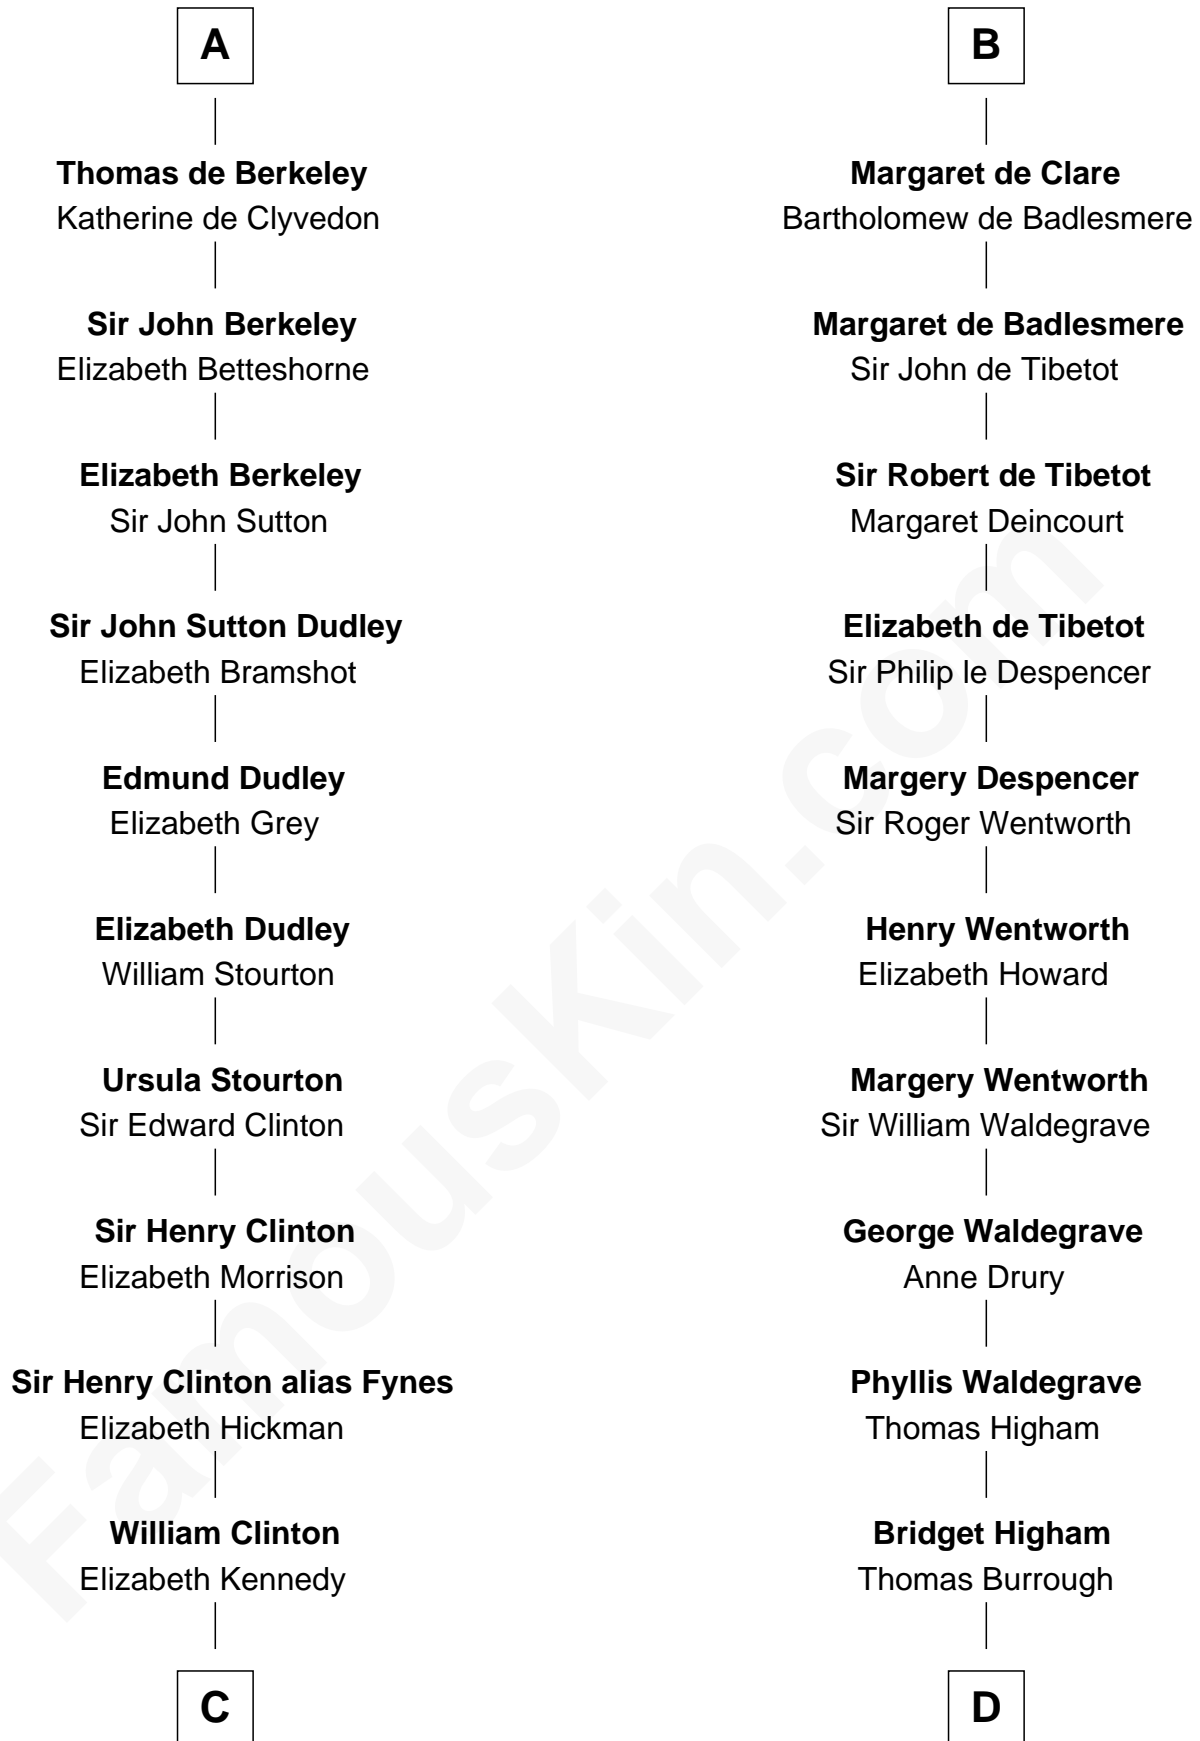

## Relationship Chart of

### DeWitt Clinton

6th Governor of New York

19th cousin 1 time removed of

**Rev. George Burroughs**

Executed for Witchcraft, Salem 1692

**C**

**James Clinton**  
Elizabeth Smith

**Charles Clinton**  
Elizabeth Denniston

**Gen. James Clinton**  
Mary DeWitt

**DeWitt Clinton**  
*6th Governor of New York*

**D**

**Rev. George Burrough**  
Frances Sparrow

**Nathaniel Burrough**  
Rebecca Stiles

**Rev. George Burroughs**  
*Salem Witch Trials 1692*