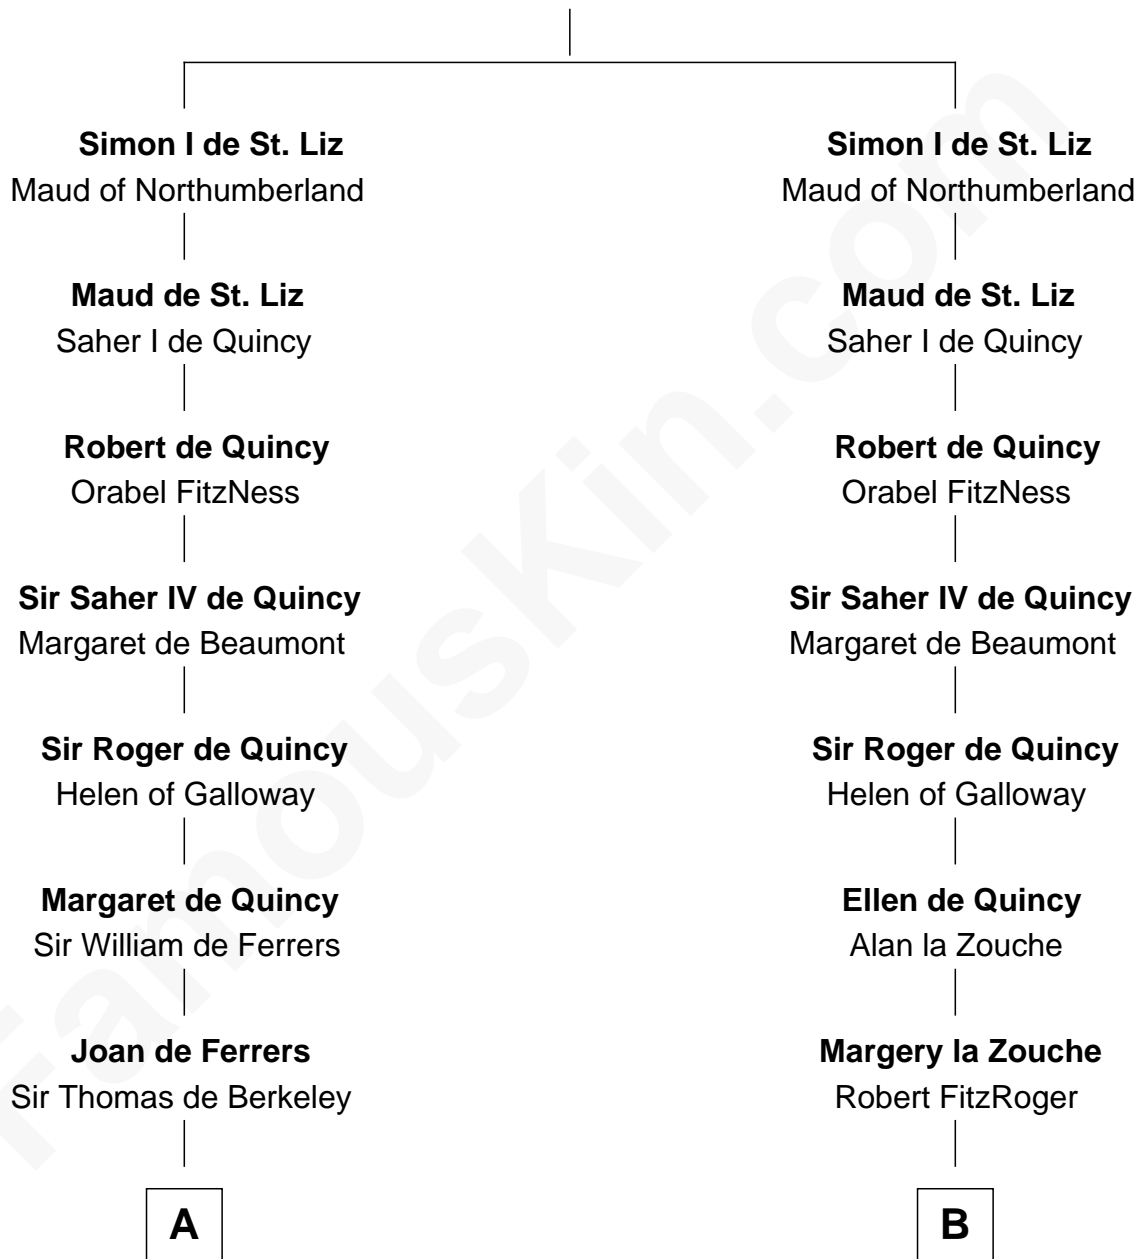

FamousKin.com Relationship Chart of

DeWitt Clinton

6th Governor of New York

16th cousin 5 times removed of

Mary Stuart

Queen of Scots

Norman Ranulf

C

—
William Clinton
Elizabeth Kennedy

—
James Clinton
Elizabeth Smith

—
Charles Clinton
Elizabeth Denniston

—
Gen. James Clinton
Mary DeWitt

—
DeWitt Clinton
6th Governor of New York

FamousKin.com