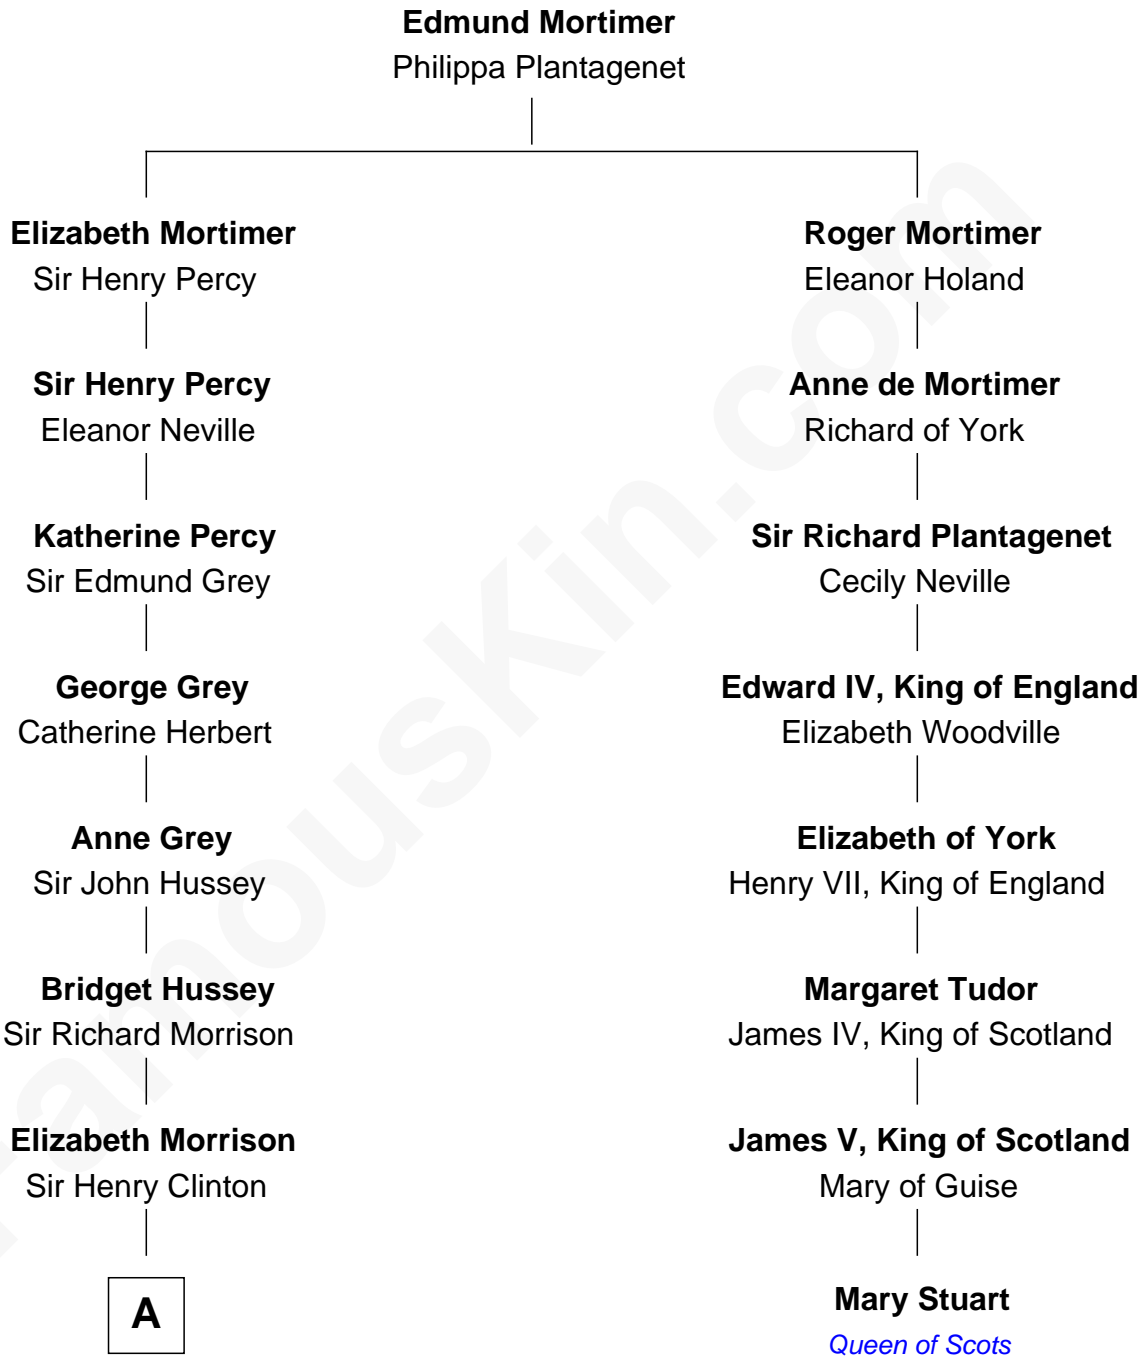

# FamousKin.com Relationship Chart of

**DeWitt Clinton**

*6th Governor of New York*

7th cousin 5 times removed of

**Mary Stuart**

*Queen of Scots*

**A**

—  
**Sir Henry Clinton alias Fynes**

Elizabeth Hickman

—  
**William Clinton**

Elizabeth Kennedy

—  
**James Clinton**

Elizabeth Smith

—  
**Charles Clinton**

Elizabeth Denniston

—  
**Gen. James Clinton**

Mary DeWitt

—  
**DeWitt Clinton**

*6th Governor of New York*