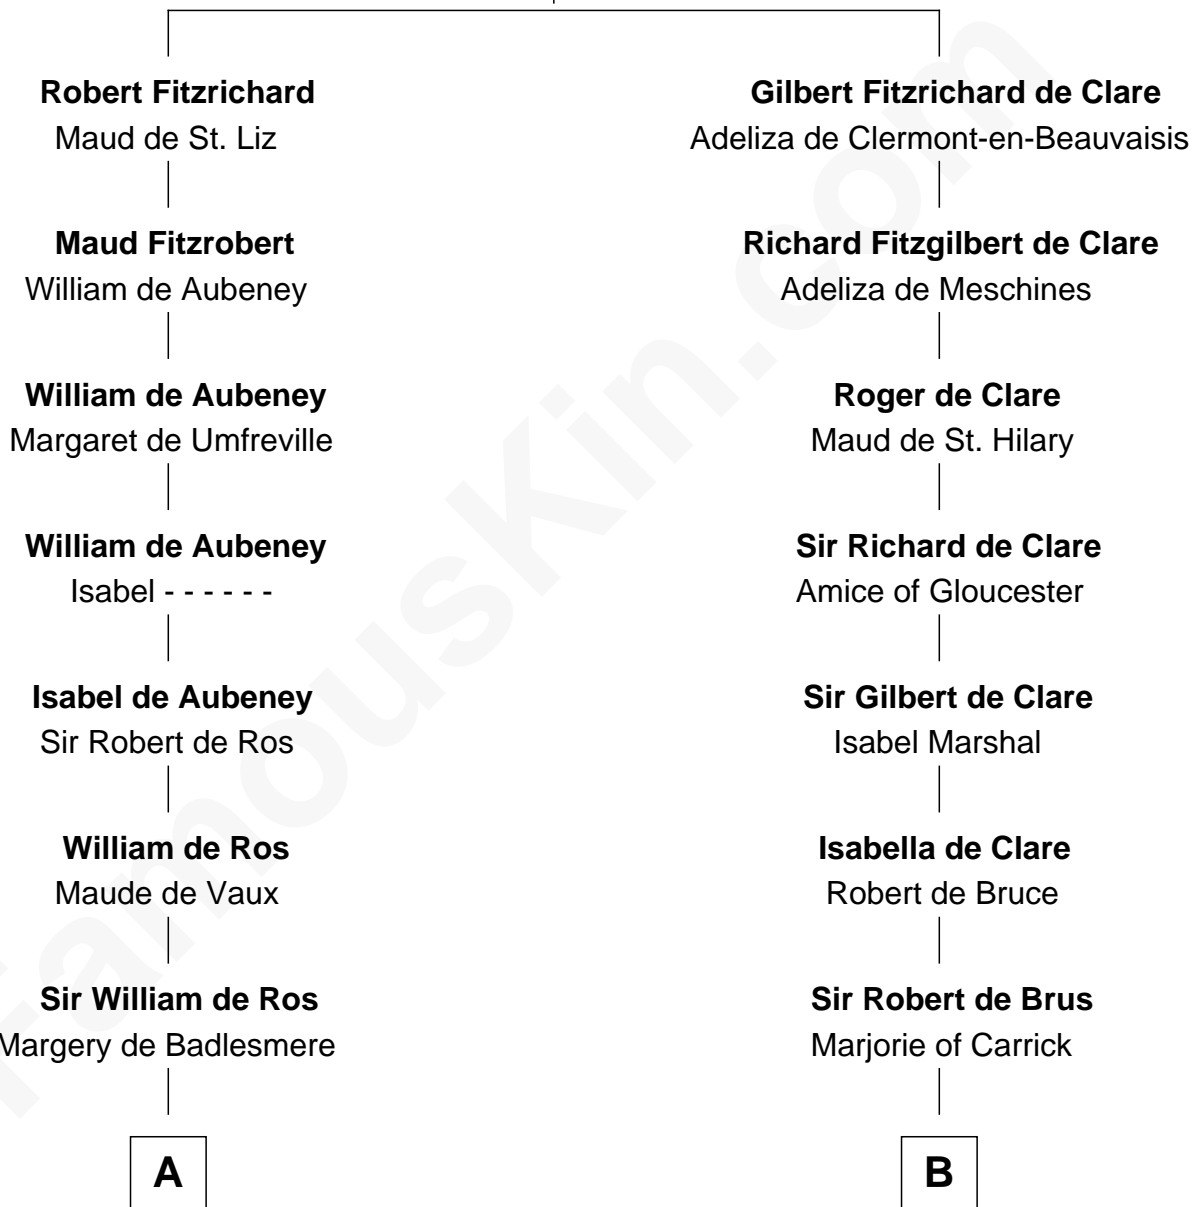

FamousKin.com Relationship Chart of

DeWitt Clinton

6th Governor of New York

16th cousin 4 times removed of

Mary Stuart

Queen of Scots

Richard Fitzgilbert

Rohese Giffard

C

James Clinton
Elizabeth Smith

Charles Clinton
Elizabeth Denniston

Gen. James Clinton
Mary DeWitt

DeWitt Clinton
6th Governor of New York

FamousKin.com