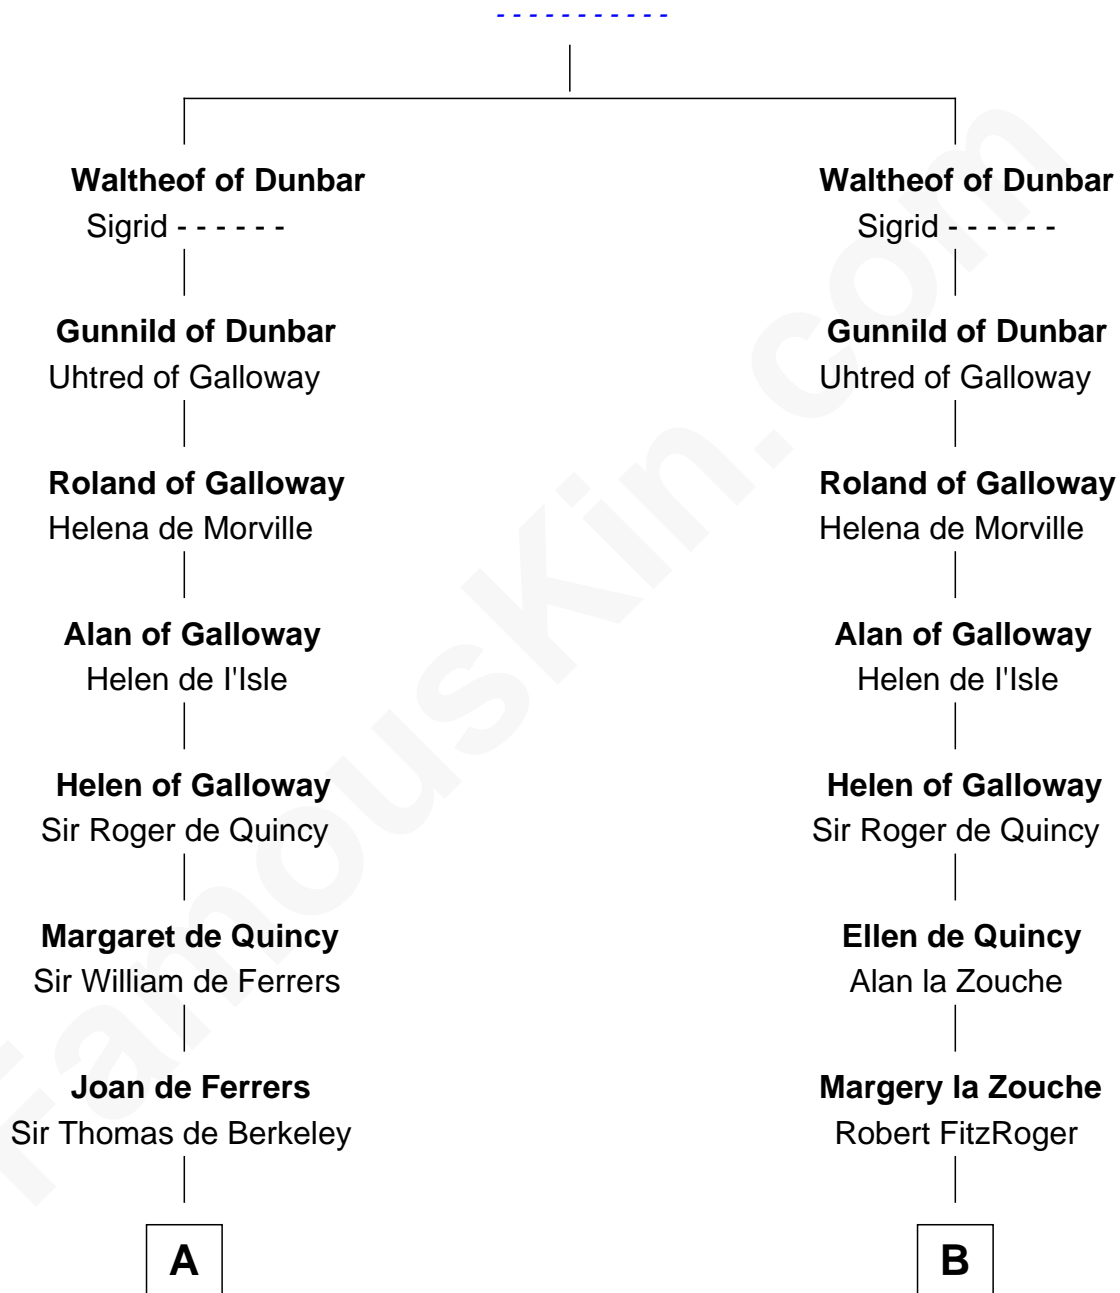

# FamousKin.com Relationship Chart of

**DeWitt Clinton**

*6th Governor of New York*

16th cousin 5 times removed of

**Mary Stuart**

*Queen of Scots*

**Gospatric I of Northumbria**

**C**

—  
**William Clinton**  
Elizabeth Kennedy

—  
**James Clinton**  
Elizabeth Smith

—  
**Charles Clinton**  
Elizabeth Denniston

—  
**Gen. James Clinton**  
Mary DeWitt

—  
**DeWitt Clinton**  
*6th Governor of New York*