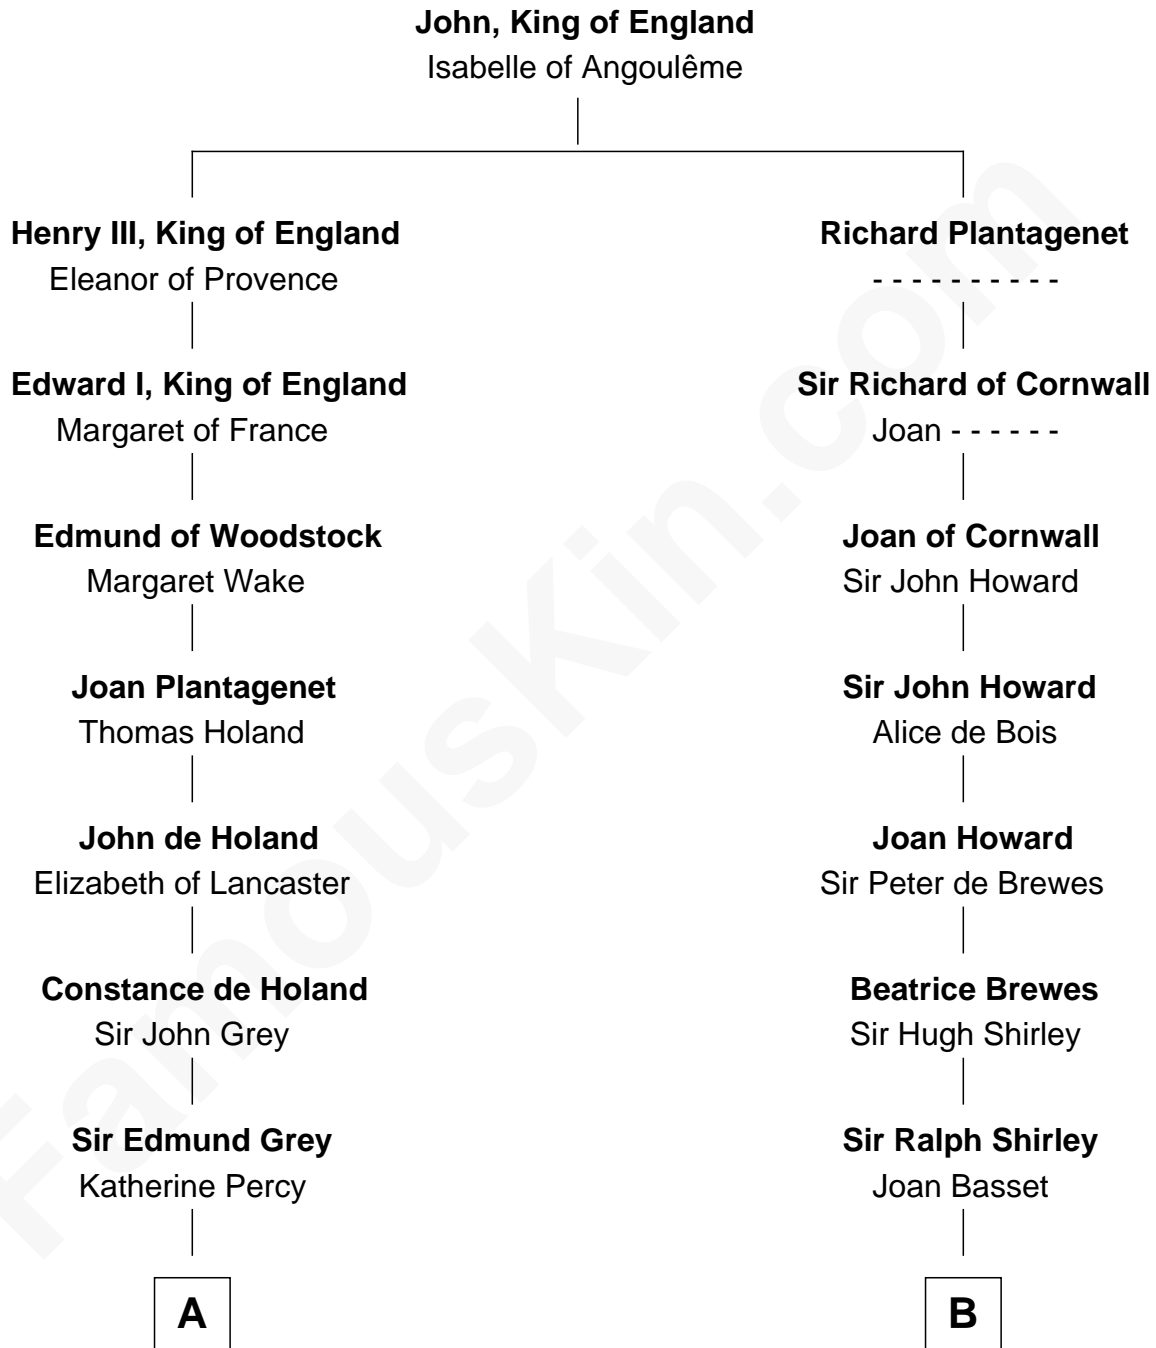

FamousKin.com

Relationship Chart of

DeWitt Clinton

6th Governor of New York

16th cousin 5 times removed of

William Henry Moore

Co-Founder, U.S. Steel and Nabisco

C

Sarah Browne
George Beckwith

George Beckwith
Rachel Marsh

George Beckwith
Mary Bradley

Rachael Arvilla Beckwith
Nathaniel Ford Moore

William Henry Moore
Co-Founder, U.S. Steel and Nabisco

FamousKin.com