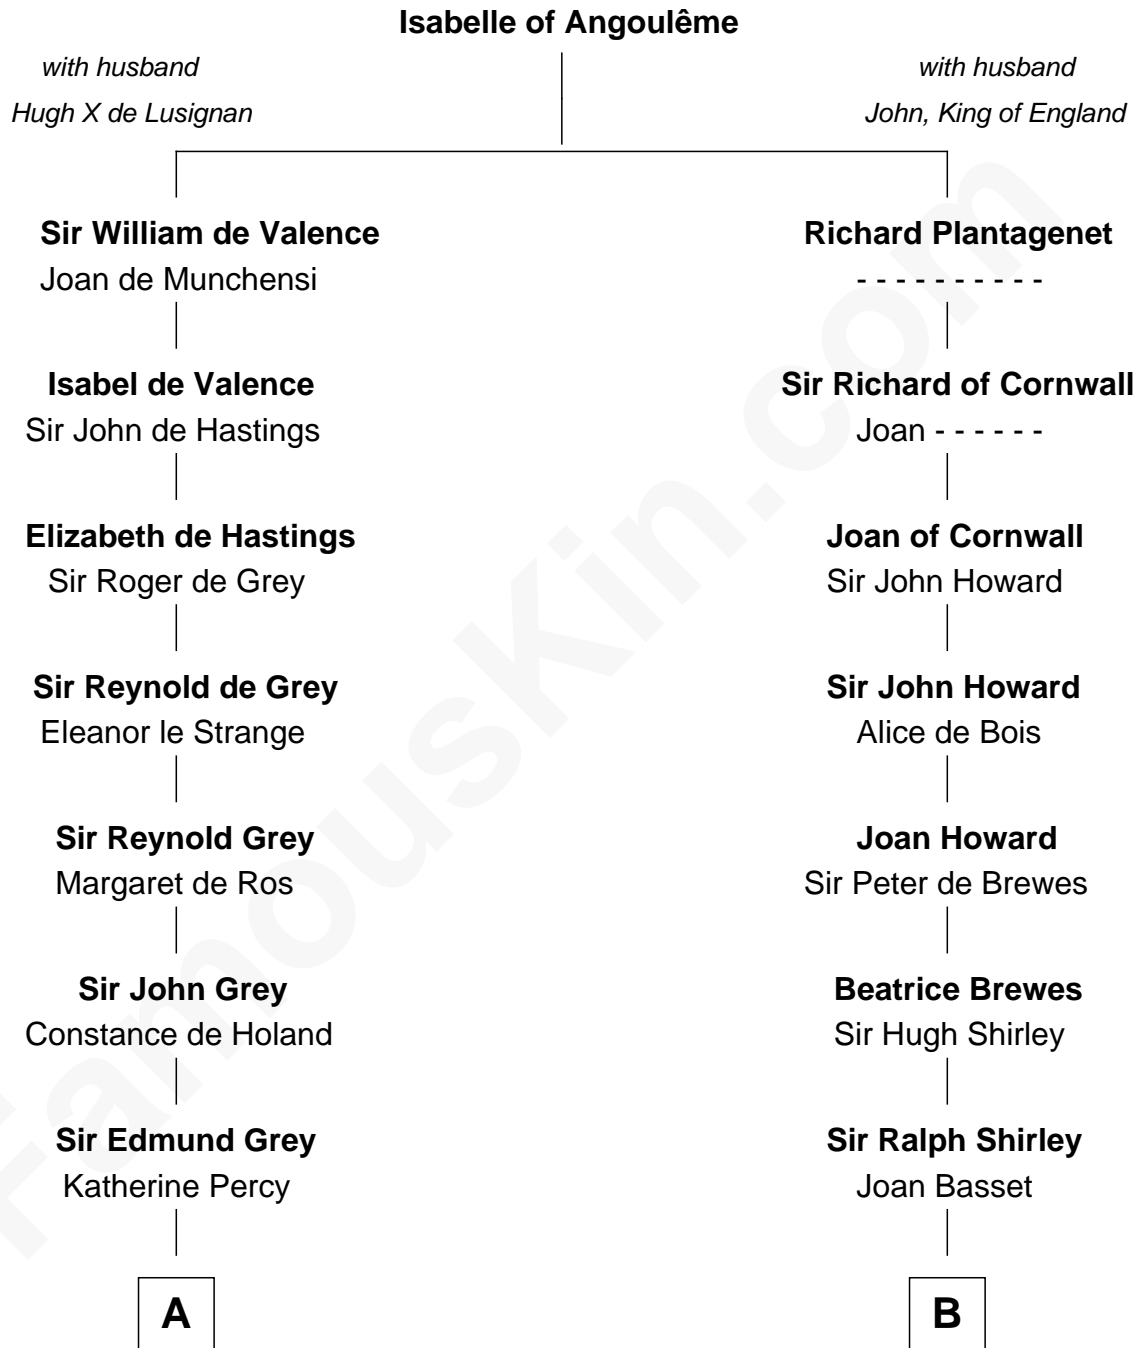

FamousKin.com

Relationship Chart of

DeWitt Clinton

6th Governor of New York

16th cousin 5 times removed of

William Henry Moore

Co-Founder, U.S. Steel and Nabisco

C

Sarah Browne
George Beckwith

George Beckwith
Rachel Marsh

George Beckwith
Mary Bradley

Rachael Arvilla Beckwith
Nathaniel Ford Moore

William Henry Moore
Co-Founder, U.S. Steel and Nabisco

FamousKin.com