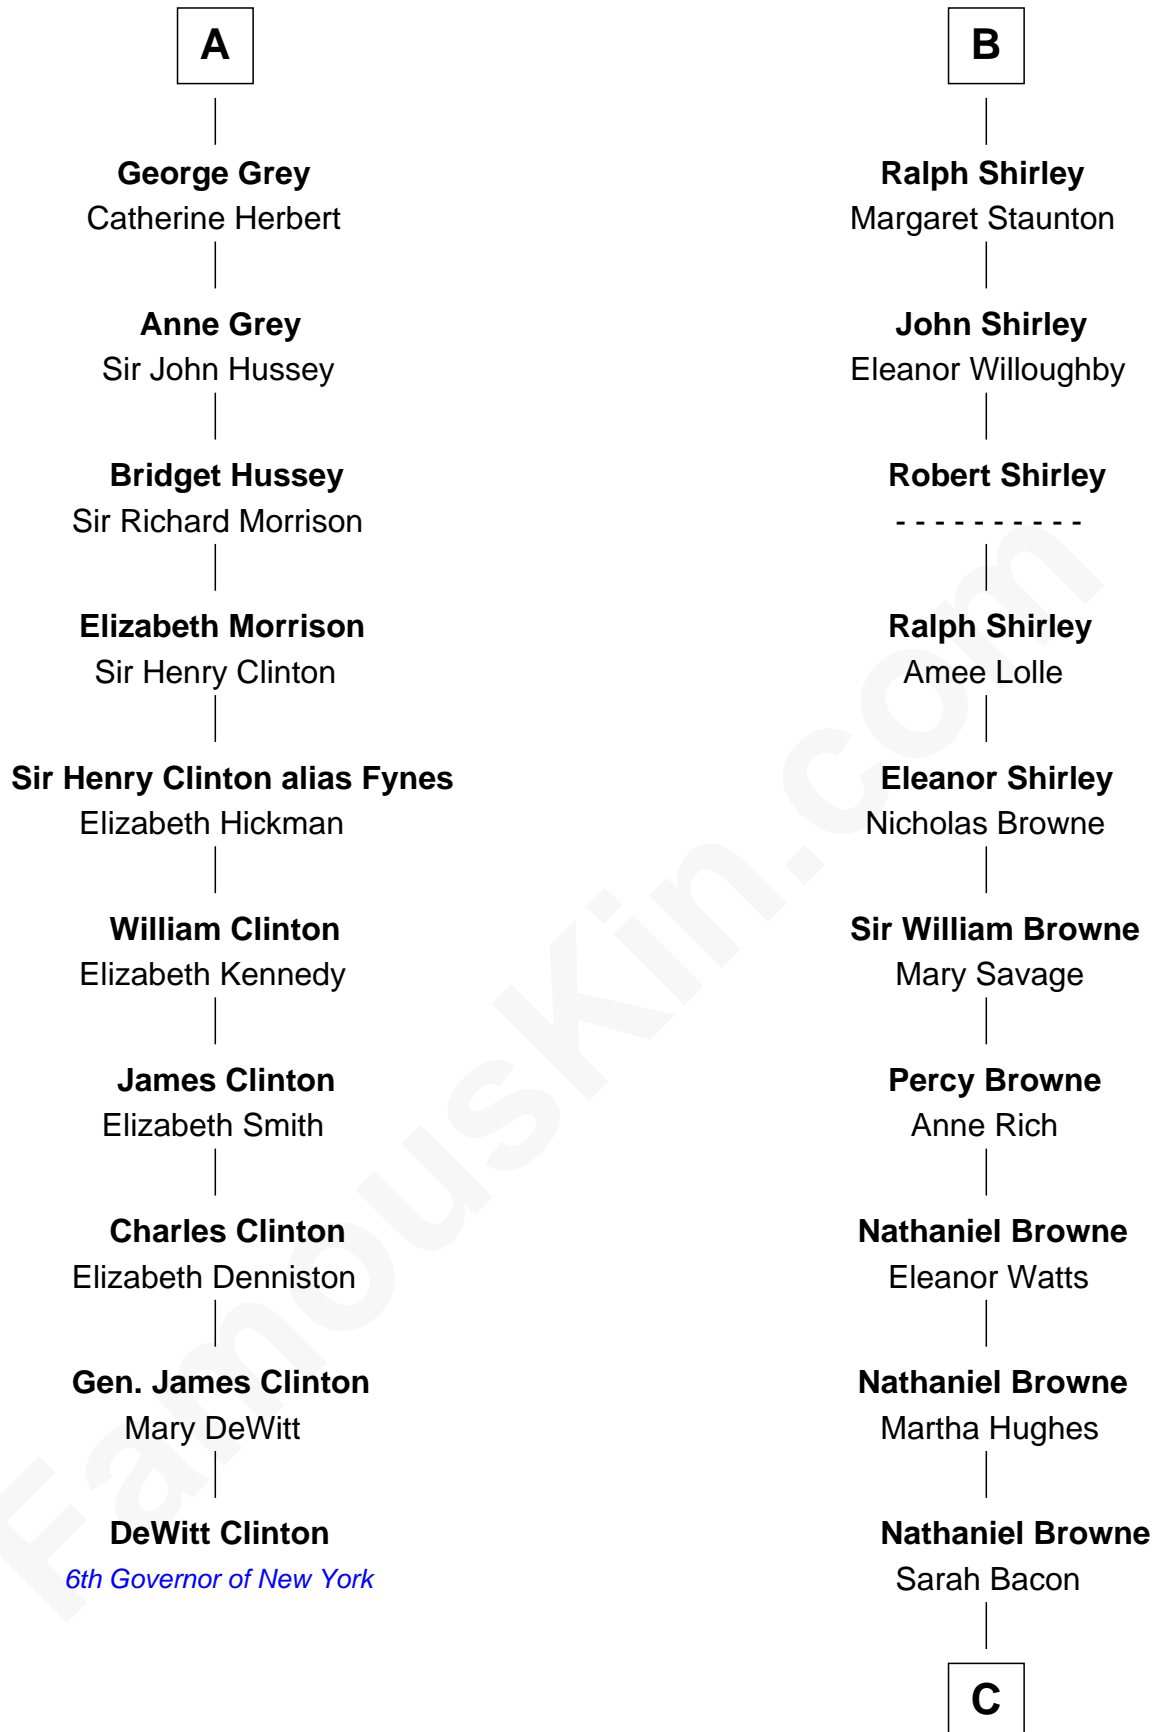

FamousKin.com

Relationship Chart of

DeWitt Clinton

6th Governor of New York

16th cousin 5 times removed of

William Henry Moore

Co-Founder, U.S. Steel and Nabisco

C

Sarah Browne
George Beckwith

George Beckwith
Rachel Marsh

George Beckwith
Mary Bradley

Rachael Arvilla Beckwith
Nathaniel Ford Moore

William Henry Moore
Co-Founder, U.S. Steel and Nabisco

FamousKin.com