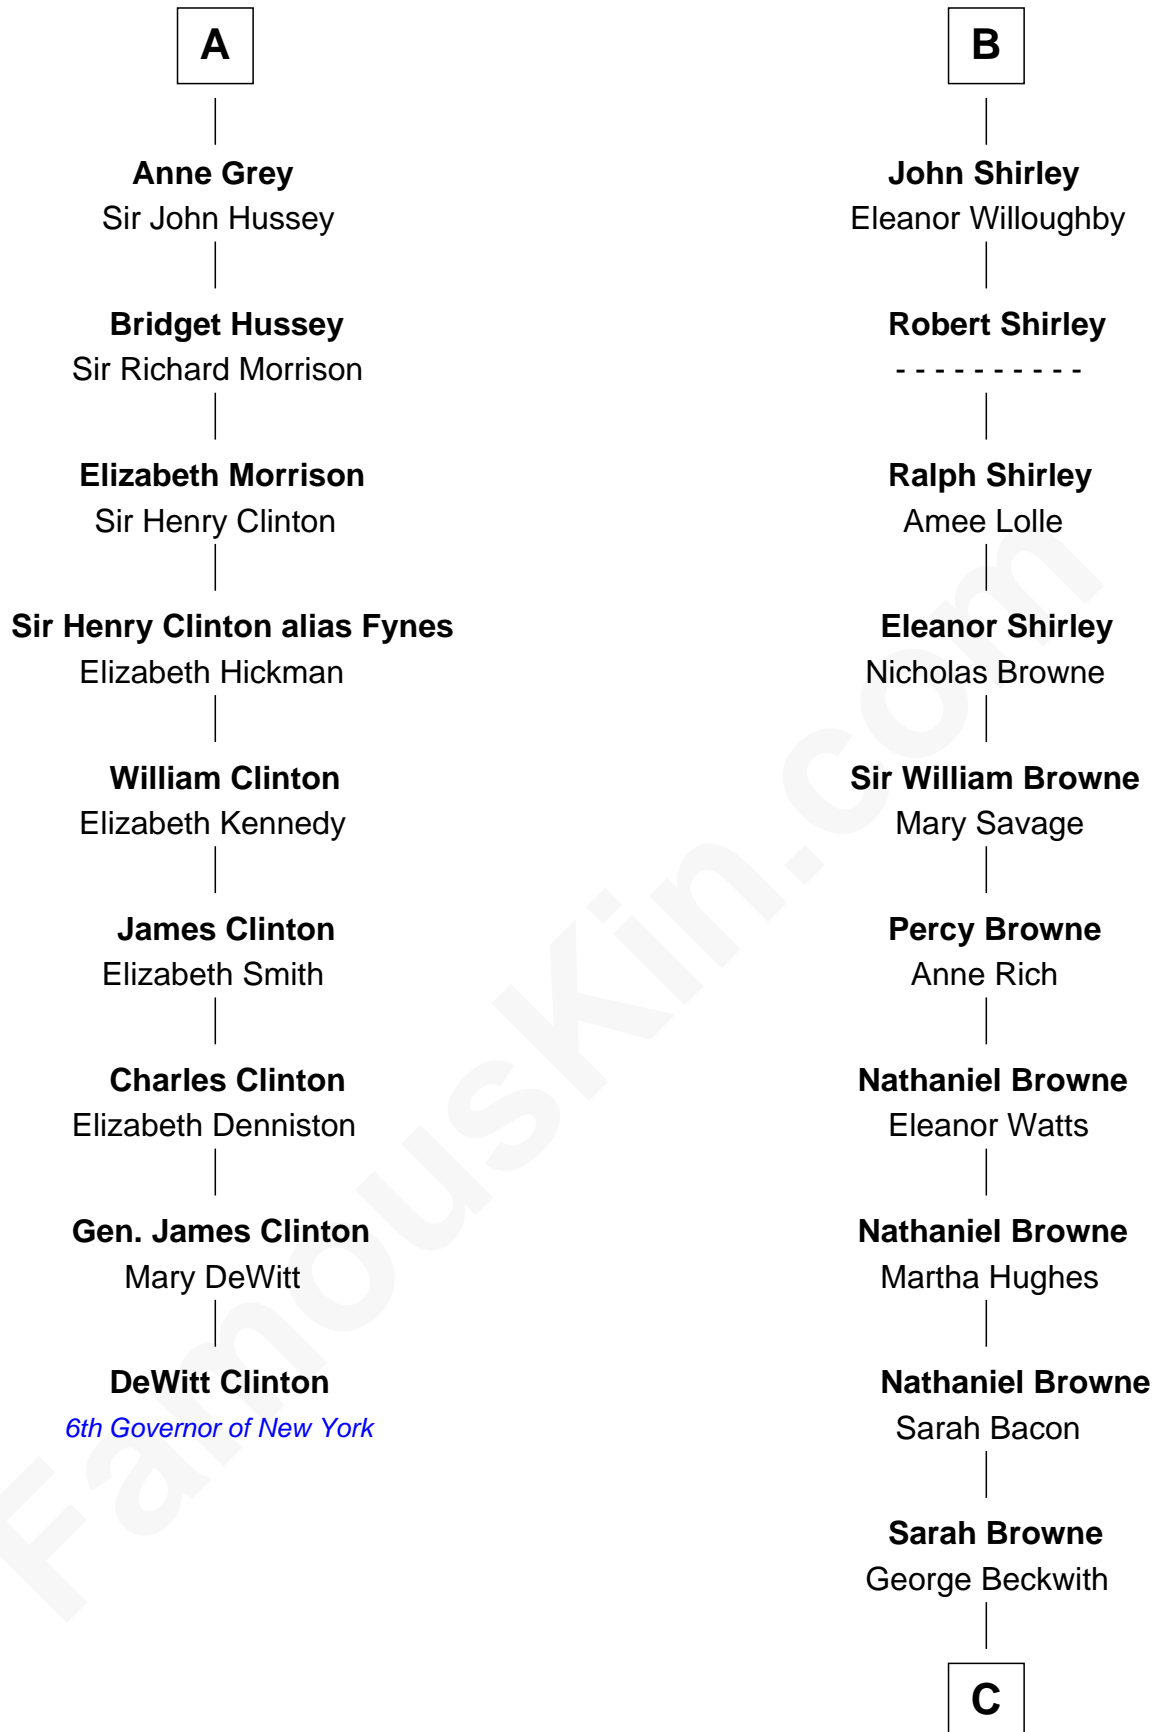

FamousKin.com

Relationship Chart of

DeWitt Clinton

6th Governor of New York

15th cousin 5 times removed of

William Henry Moore

Co-Founder, U.S. Steel and Nabisco

C

George Beckwith

Rachel Marsh

George Beckwith

Mary Bradley

Rachael Arvilla Beckwith

Nathaniel Ford Moore

William Henry Moore

Co-Founder, U.S. Steel and Nabisco