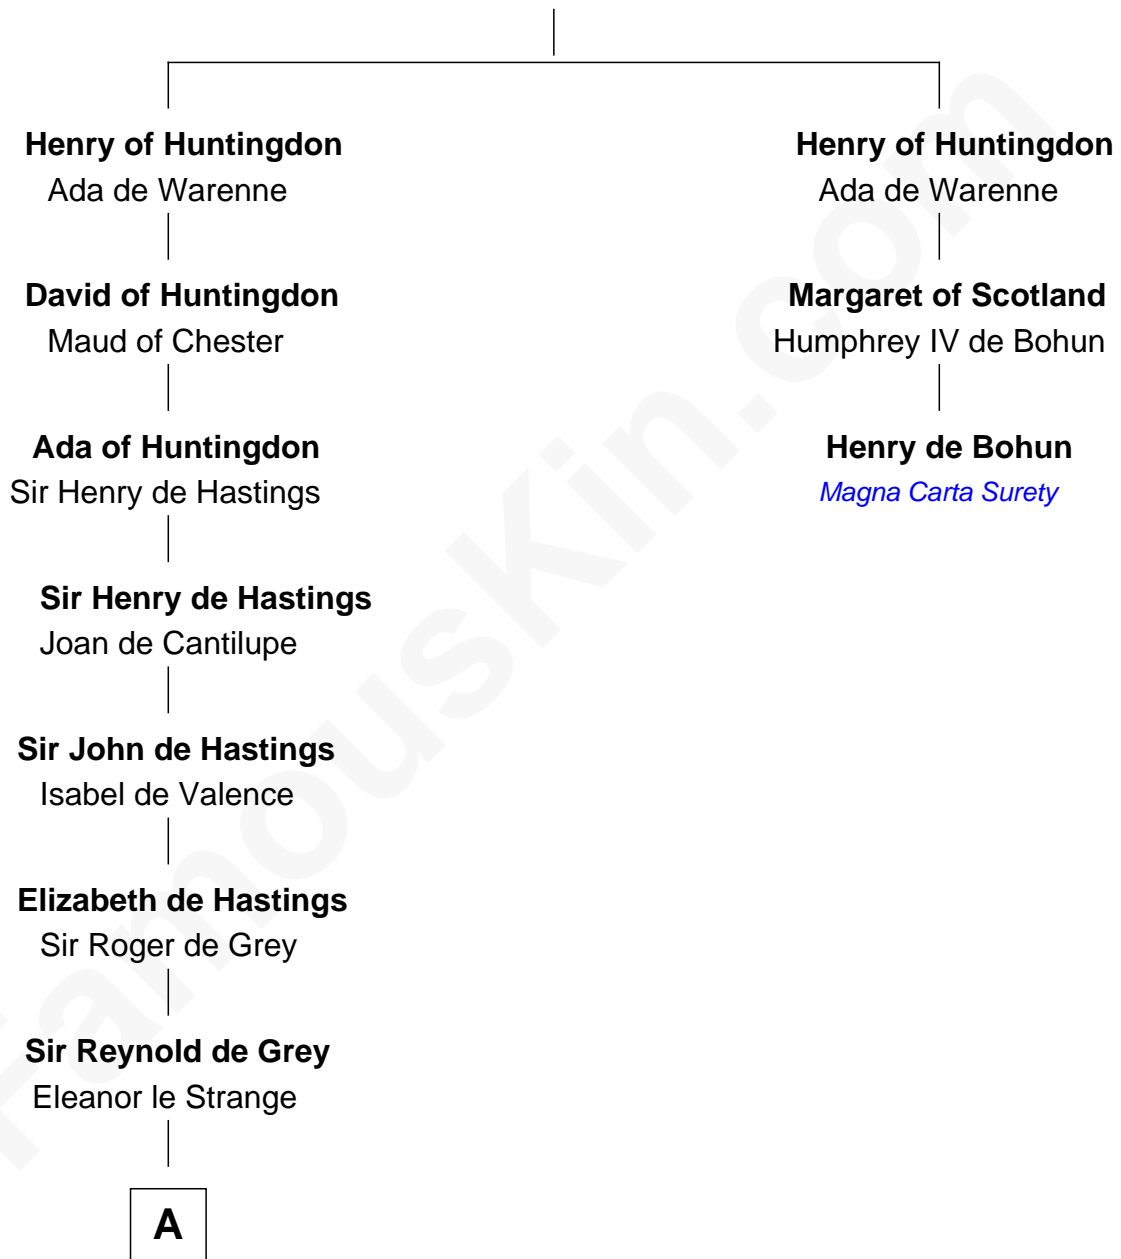

FamousKin.com Relationship Chart of

DeWitt Clinton

6th Governor of New York

2nd cousin 17 times removed of

Henry de Bohun

Magna Carta Surety

Maud of Northumberland

David I, King of Scotland

A

Sir Reynold Grey

Margaret de Ros

Sir John Grey

Constance de Holand

Sir Edmund Grey

Katherine Percy

George Grey