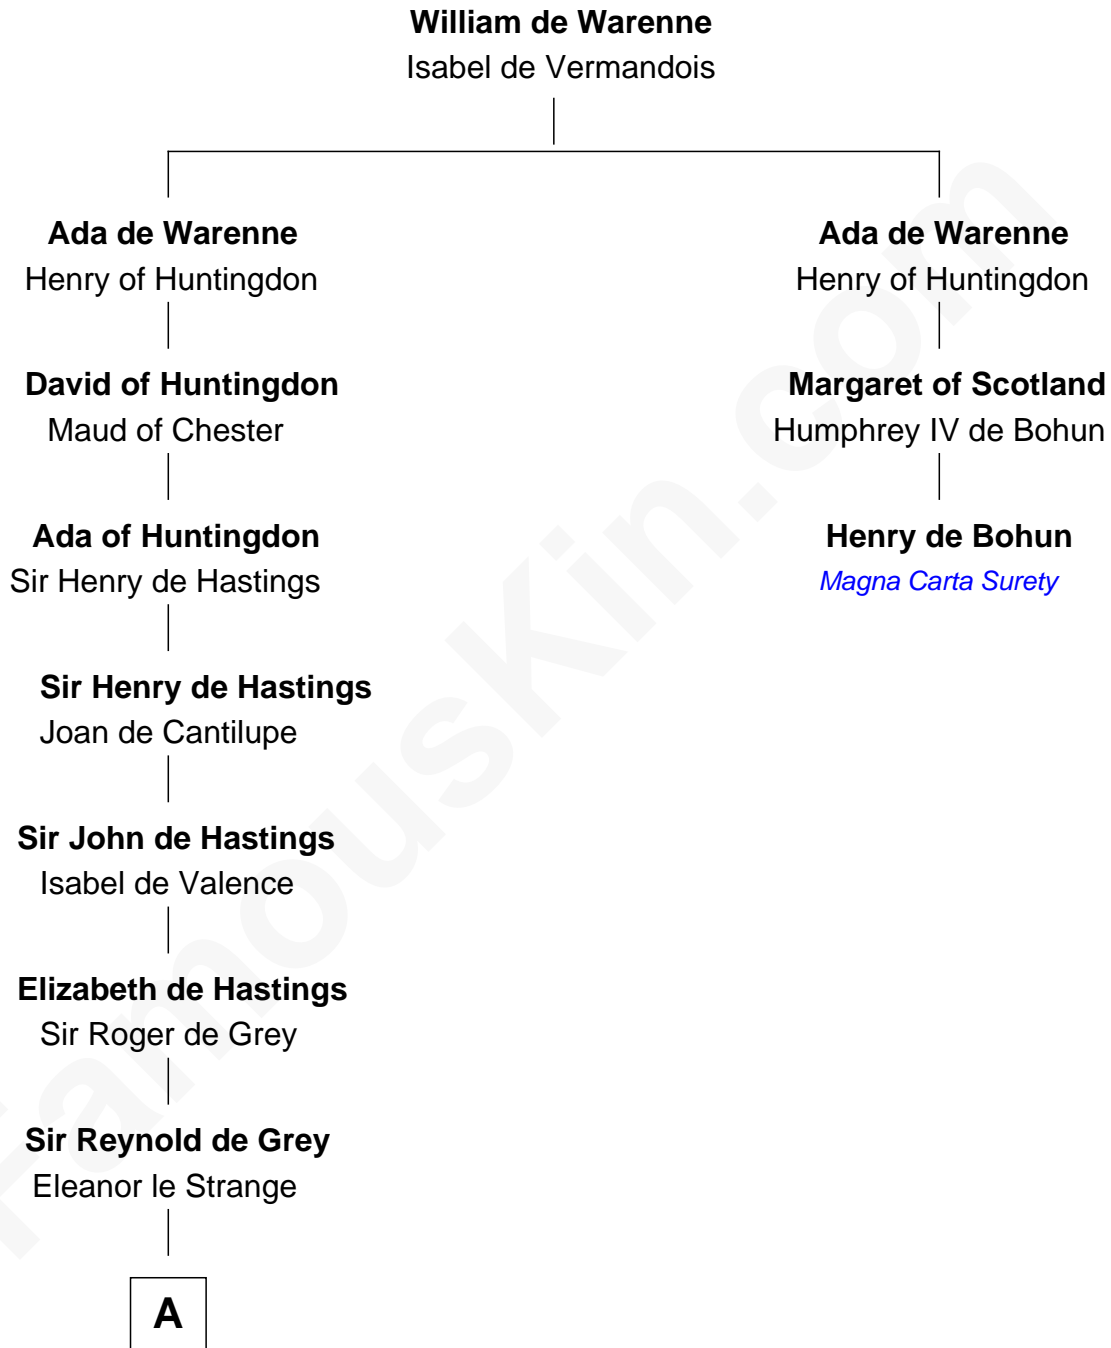

# FamousKin.com Relationship Chart of

**DeWitt Clinton**

*6th Governor of New York*

2nd cousin 17 times removed of

**Henry de Bohun**

*Magna Carta Surety*

**B**

Charles Clinton  
Elizabeth Denniston

Gen. James Clinton  
Mary DeWitt

DeWitt Clinton  
*6th Governor of New York*

FamousKin.com