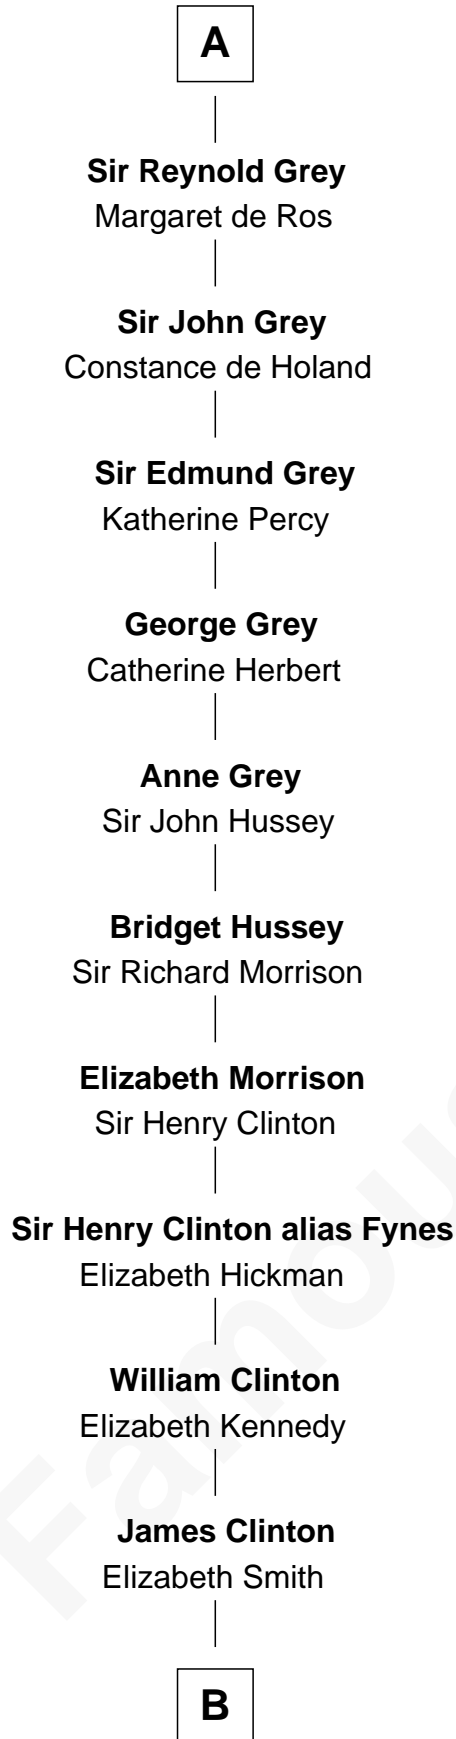

# FamousKin.com Relationship Chart of

**DeWitt Clinton**

*6th Governor of New York*

2nd cousin 17 times removed of

**Henry de Bohun**

*Magna Carta Surety*

**B**

Charles Clinton  
Elizabeth Denniston

Gen. James Clinton  
Mary DeWitt

DeWitt Clinton  
*6th Governor of New York*

FamousKin.com