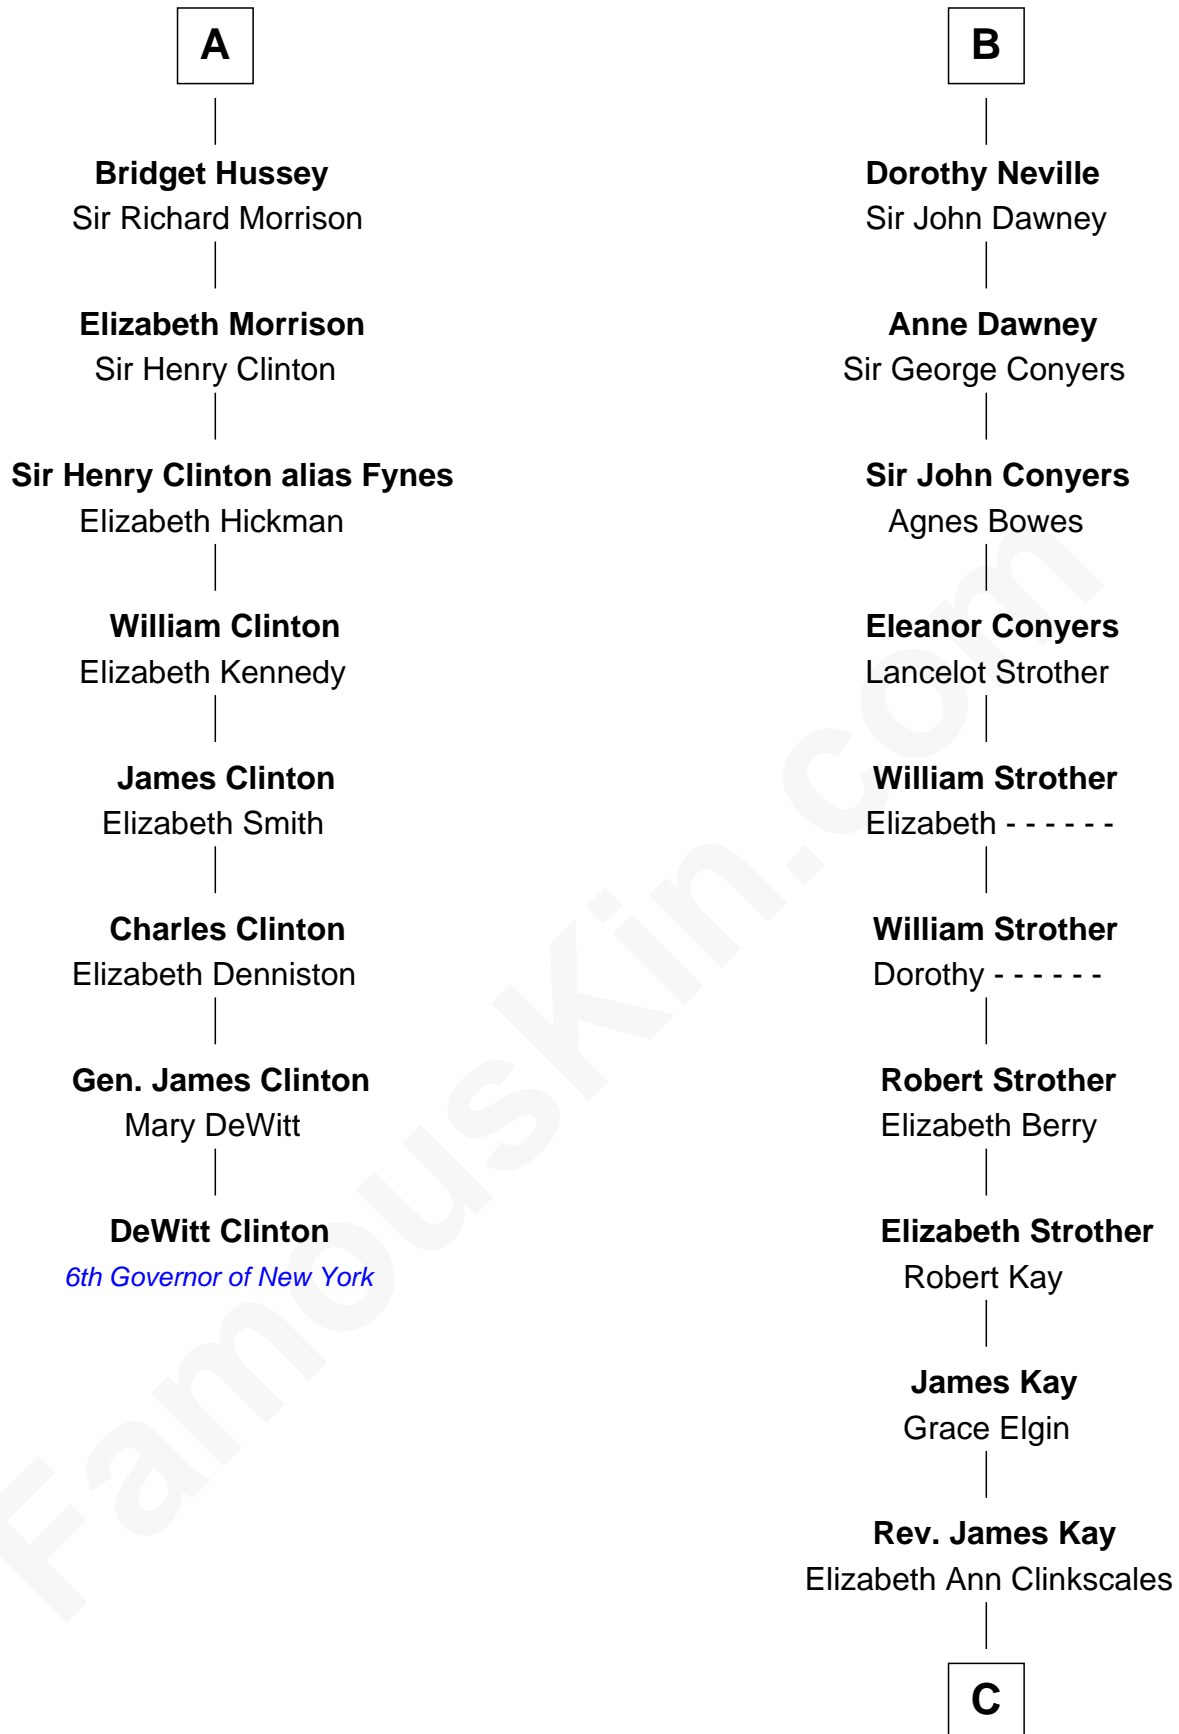

# FamousKin.com Relationship Chart of

**DeWitt Clinton**

*6th Governor of New York*

14th cousin 7 times removed of

**Jimmy Carter**

*39th U.S. President*

**Henry Plantagenet**

Maud de Chaworth

**Henry of Lancaster**  
Isabella de Beaumont

**Blanche of Lancaster**  
John of Gaunt

**Elizabeth of Lancaster**  
John de Holand

**Constance de Holand**  
Sir John Grey

**Sir Edmund Grey**  
Katherine Percy

**George Grey**  
Catherine Herbert

**Anne Grey**  
Sir John Hussey

**A**

**Eleanor Plantagenet**  
Richard Fitzalan

**Joan Fitzalan**  
Humphrey de Bohun

**Eleanor de Bohun**  
Sir Thomas Plantagenet

**Anne Plantagenet**  
Sir William Bouchier

**Sir John Bouchier**  
Margaret Berners

**Joan Bouchier**  
Sir Henry Neville

**Sir Richard Neville**  
Anne Stafford

**B**

**C**

—  
**Mary Kay**

John Pratt

—  
**James E. Pratt**