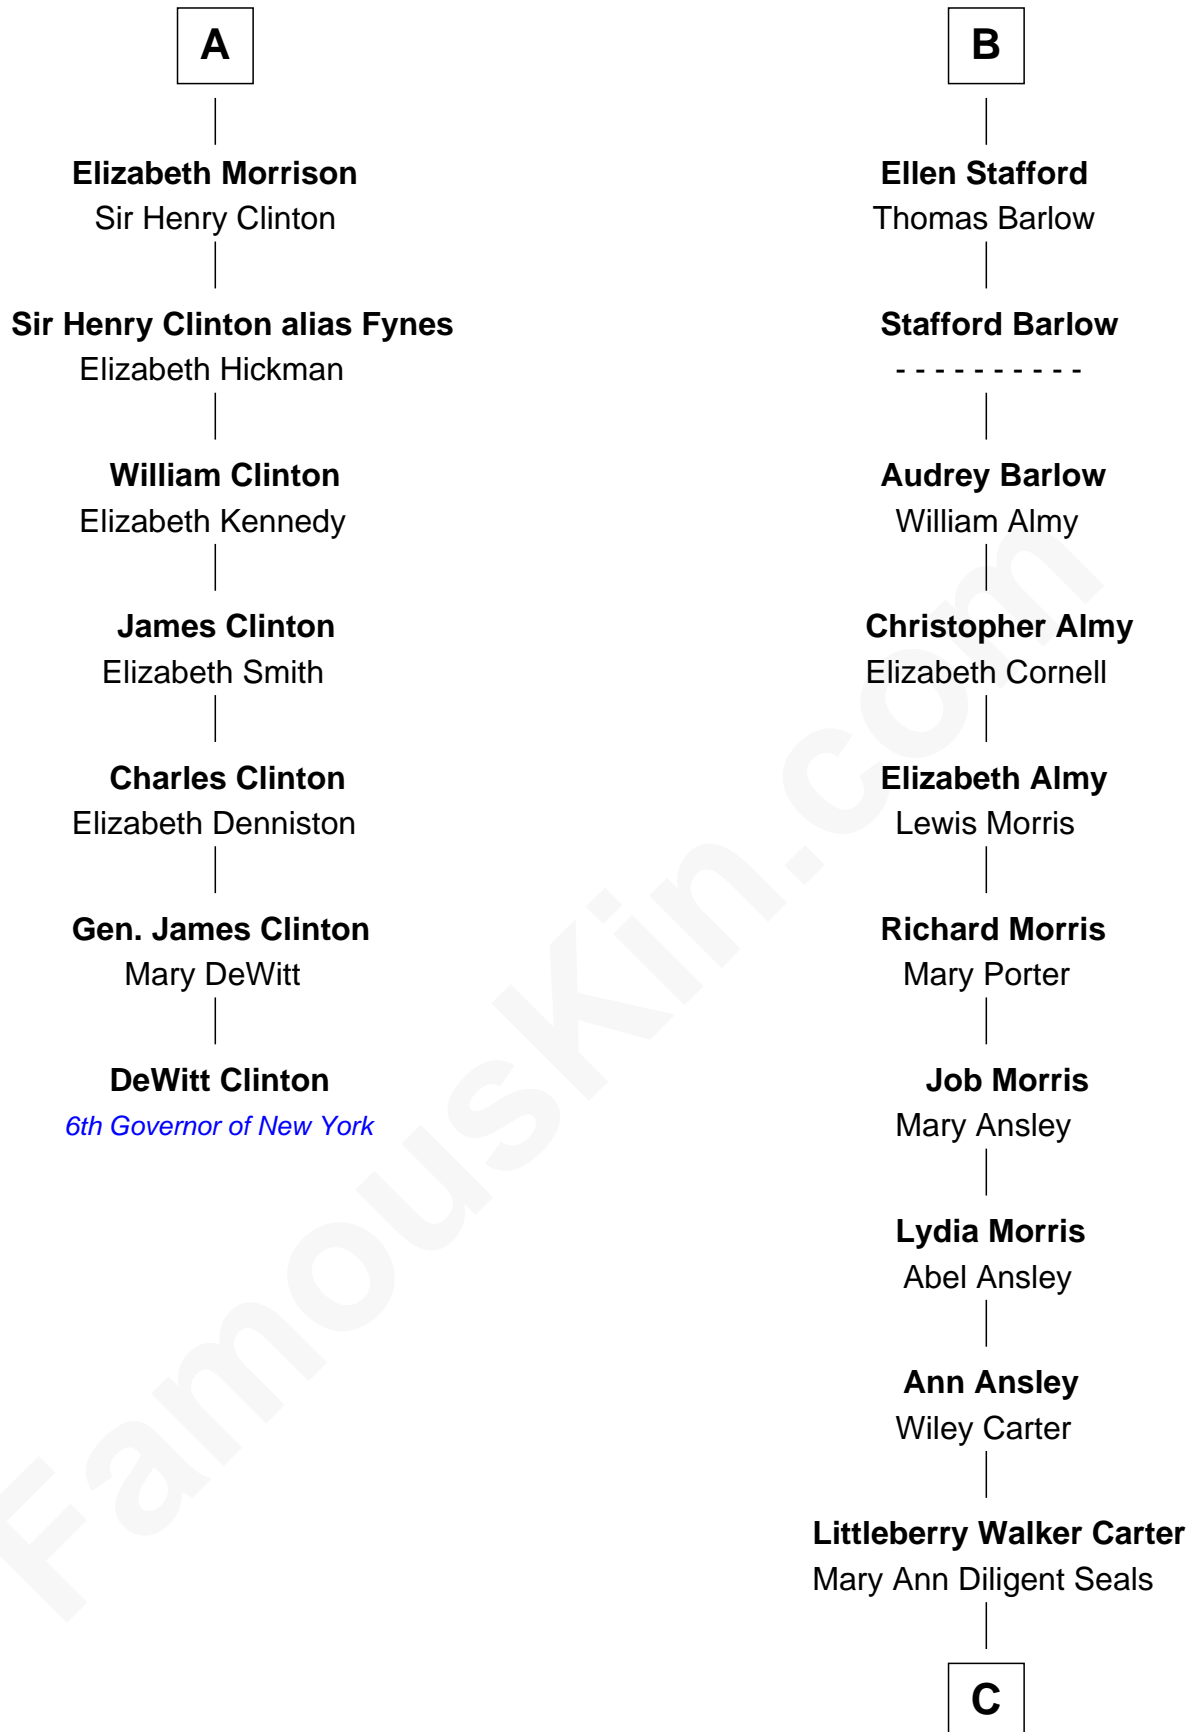

# FamousKin.com Relationship Chart of

**DeWitt Clinton**

*6th Governor of New York*

13th cousin 6 times removed of

**Jimmy Carter**

*39th U.S. President*

**Ralph de Stafford**

*with wife  
Margaret de Audley*

Eleanor Aylesbury

**George Grey**

Catherine Herbert

**Humphrey Stafford**

Katherine Fray

**Anne Grey**

Sir John Hussey

**Sir Humphrey Stafford**

Margaret Fogge

**Bridget Hussey**

Sir Richard Morrison

**Sir Humphrey Stafford**

Margaret Tame

**A**

**B**

**C**

**William Archibald Carter**

Nina Pratt

**Earl Carter**

Lillian Gordy

**Jimmy Carter**

*39th U.S. President*

FamousKin.com