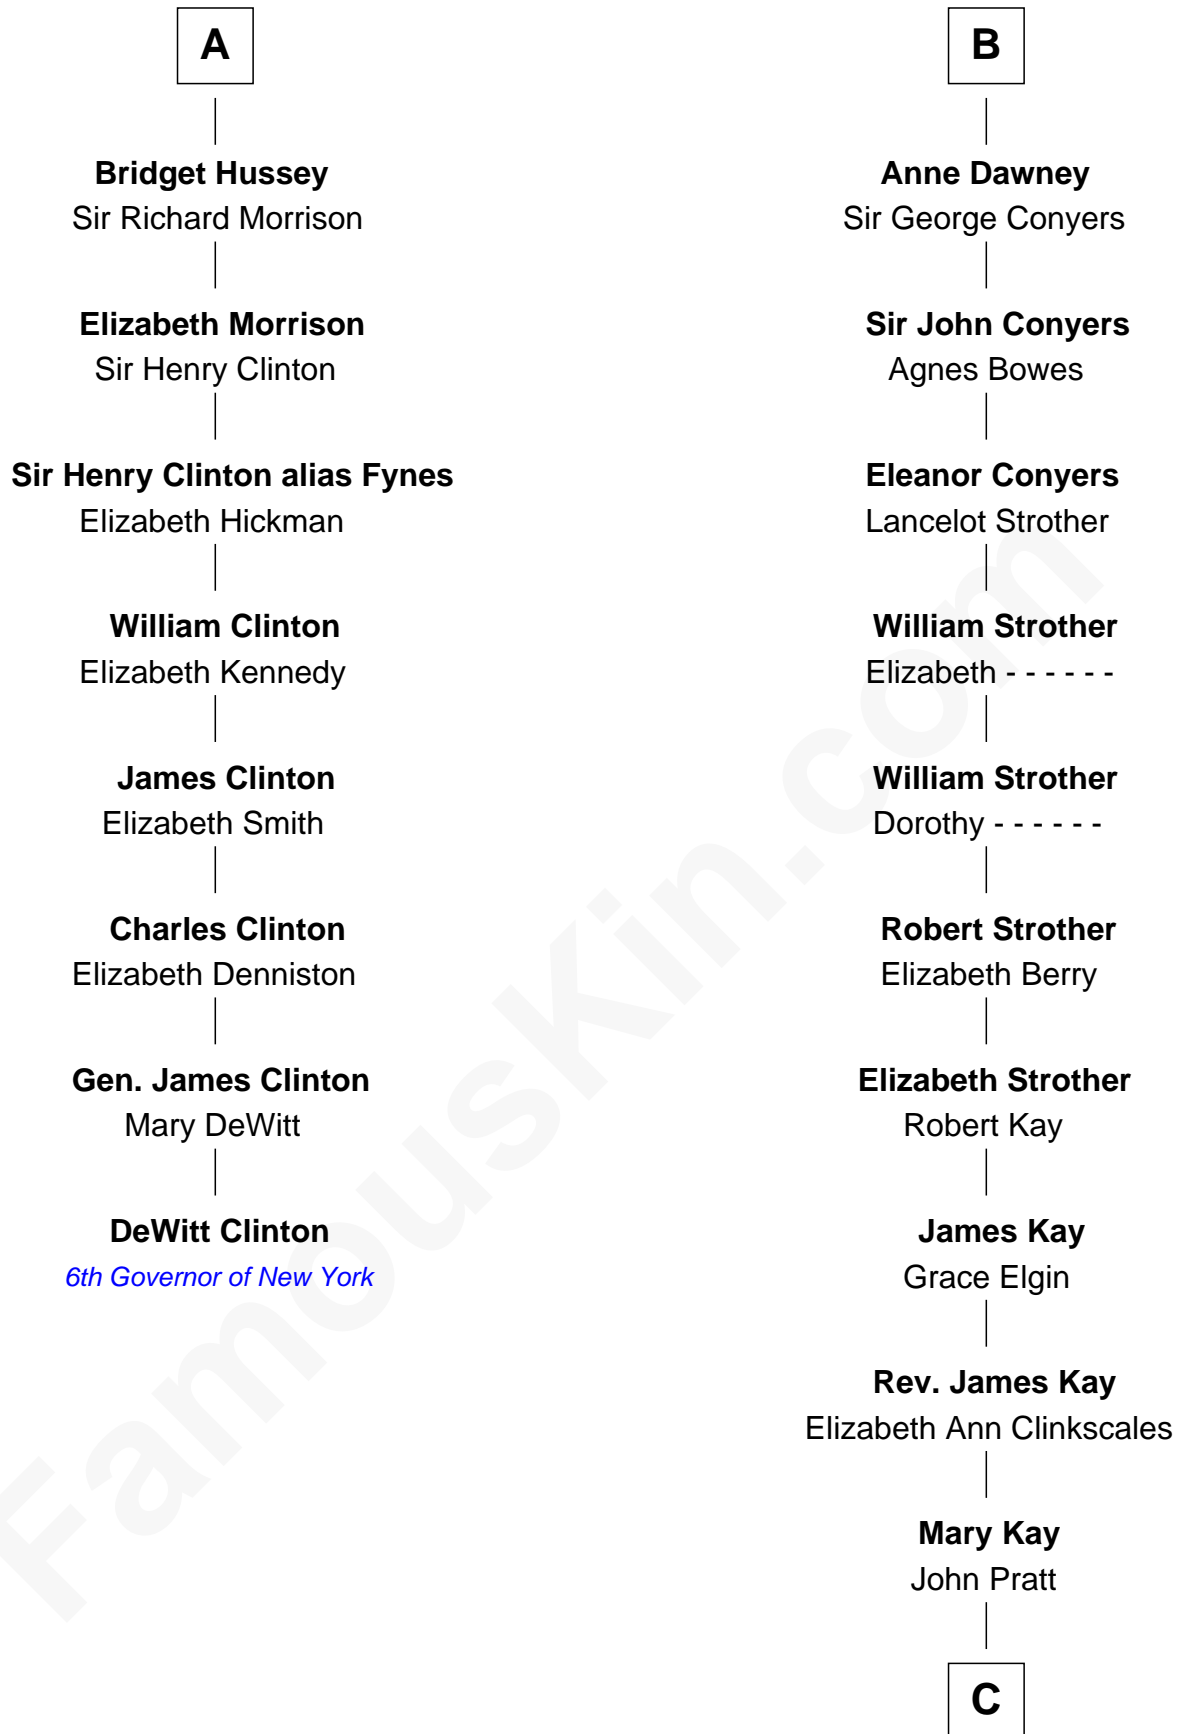

# FamousKin.com Relationship Chart of

**DeWitt Clinton**

*6th Governor of New York*

14th cousin 6 times removed of

**Jimmy Carter**

*39th U.S. President*

**Elizabeth de Badlesmere**

*with husband*  
Sir Edmund Mortimer

**Elizabeth Mortimer**  
Sir Henry Percy

**Anne Plantagenet**  
Sir William Bouchier

**Sir Henry Percy**  
Eleanor Neville

**Sir John Bouchier**  
Margaret Berners

**Katherine Percy**  
Sir Edmund Grey

**Joan Bouchier**  
Sir Henry Neville

**George Grey**  
Catherine Herbert

**Sir Richard Neville**  
Anne Stafford

**Anne Grey**  
Sir John Hussey

**Dorothy Neville**  
Sir John Dawney

**A**

**B**

**C**

**James E. Pratt**

Sophronia C. Cowan

**Nina Pratt**

William Archibald Carter

**Earl Carter**

Lillian Gordy

**Jimmy Carter**

*39th U.S. President*

FamousKin.com