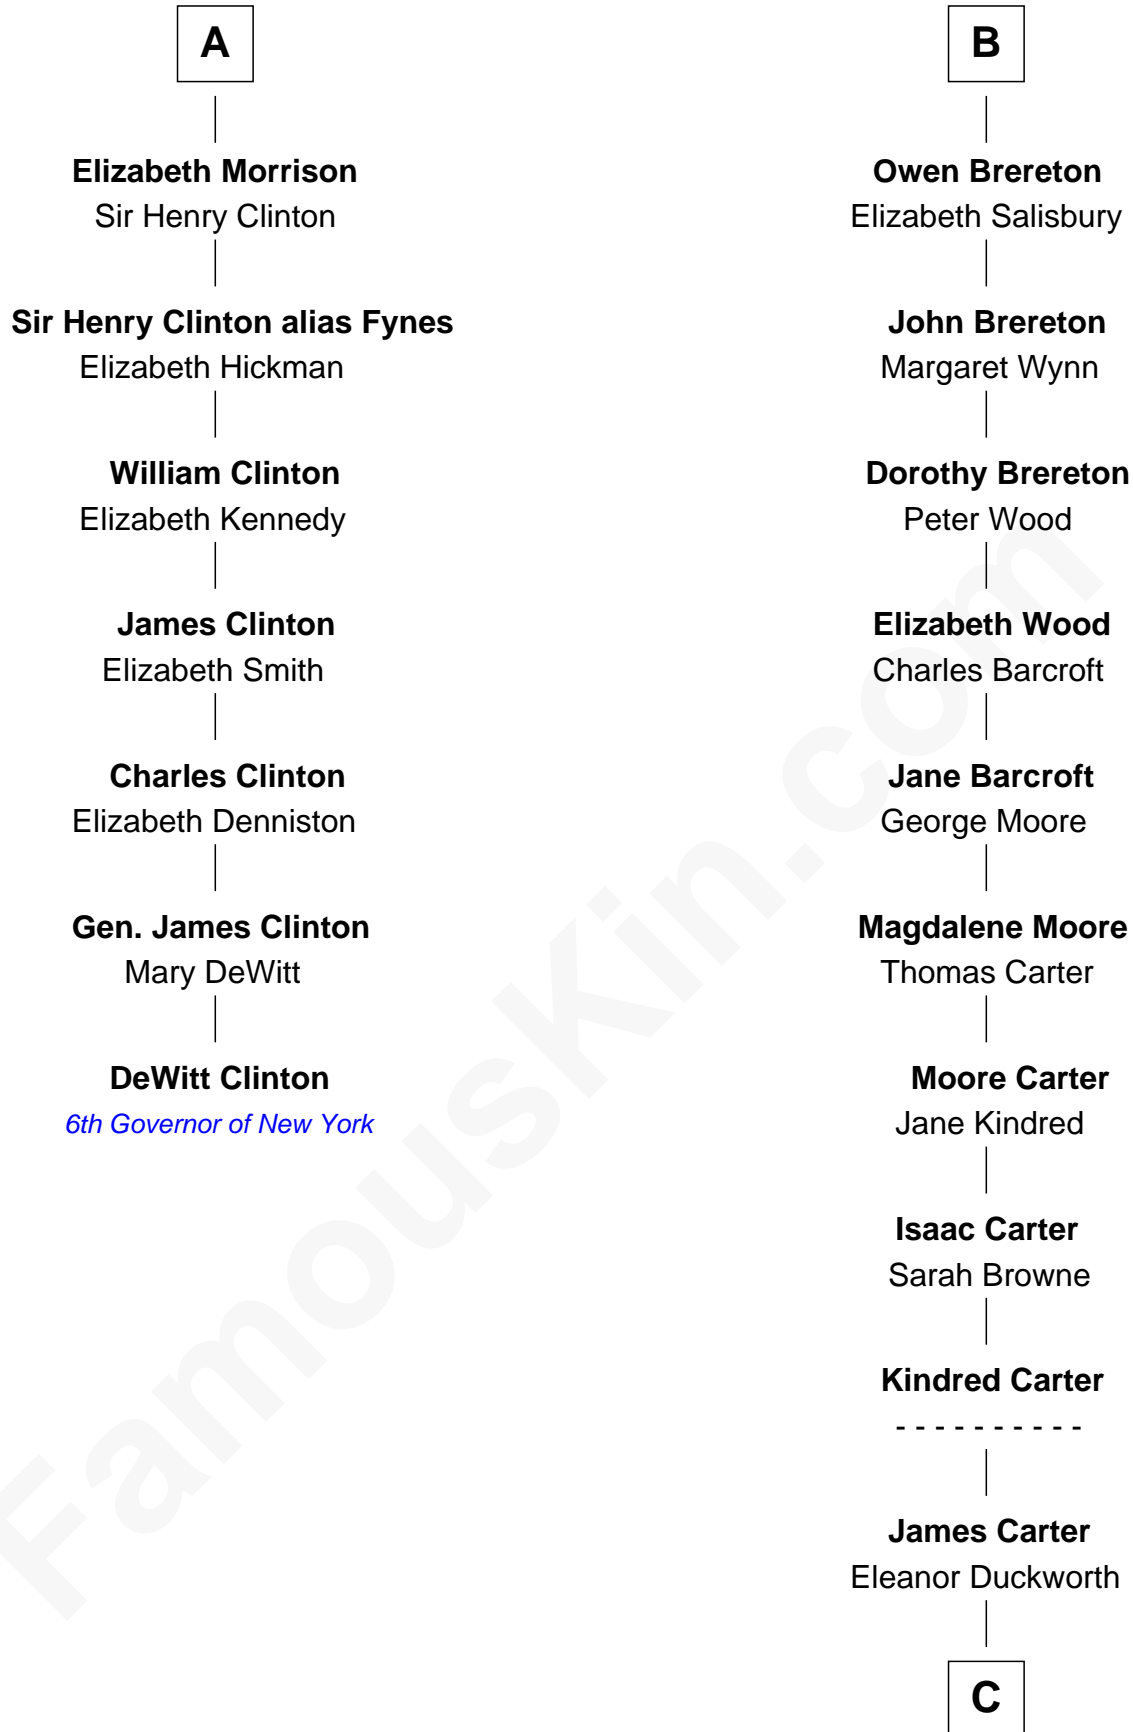

FamousKin.com Relationship Chart of

DeWitt Clinton

6th Governor of New York

13th cousin 8 times removed of

Jimmy Carter

39th U.S. President

Sir Robert de Holland

Maude la Zouche

C

|
Wiley Carter

Ann Ansley

|
Littleberry Walker Carter

Mary Ann Diligent Seals

|
William Archibald Carter

Nina Pratt

|
Earl Carter

Lillian Gordy

|
Jimmy Carter

39th U.S. President

FamousKin.com