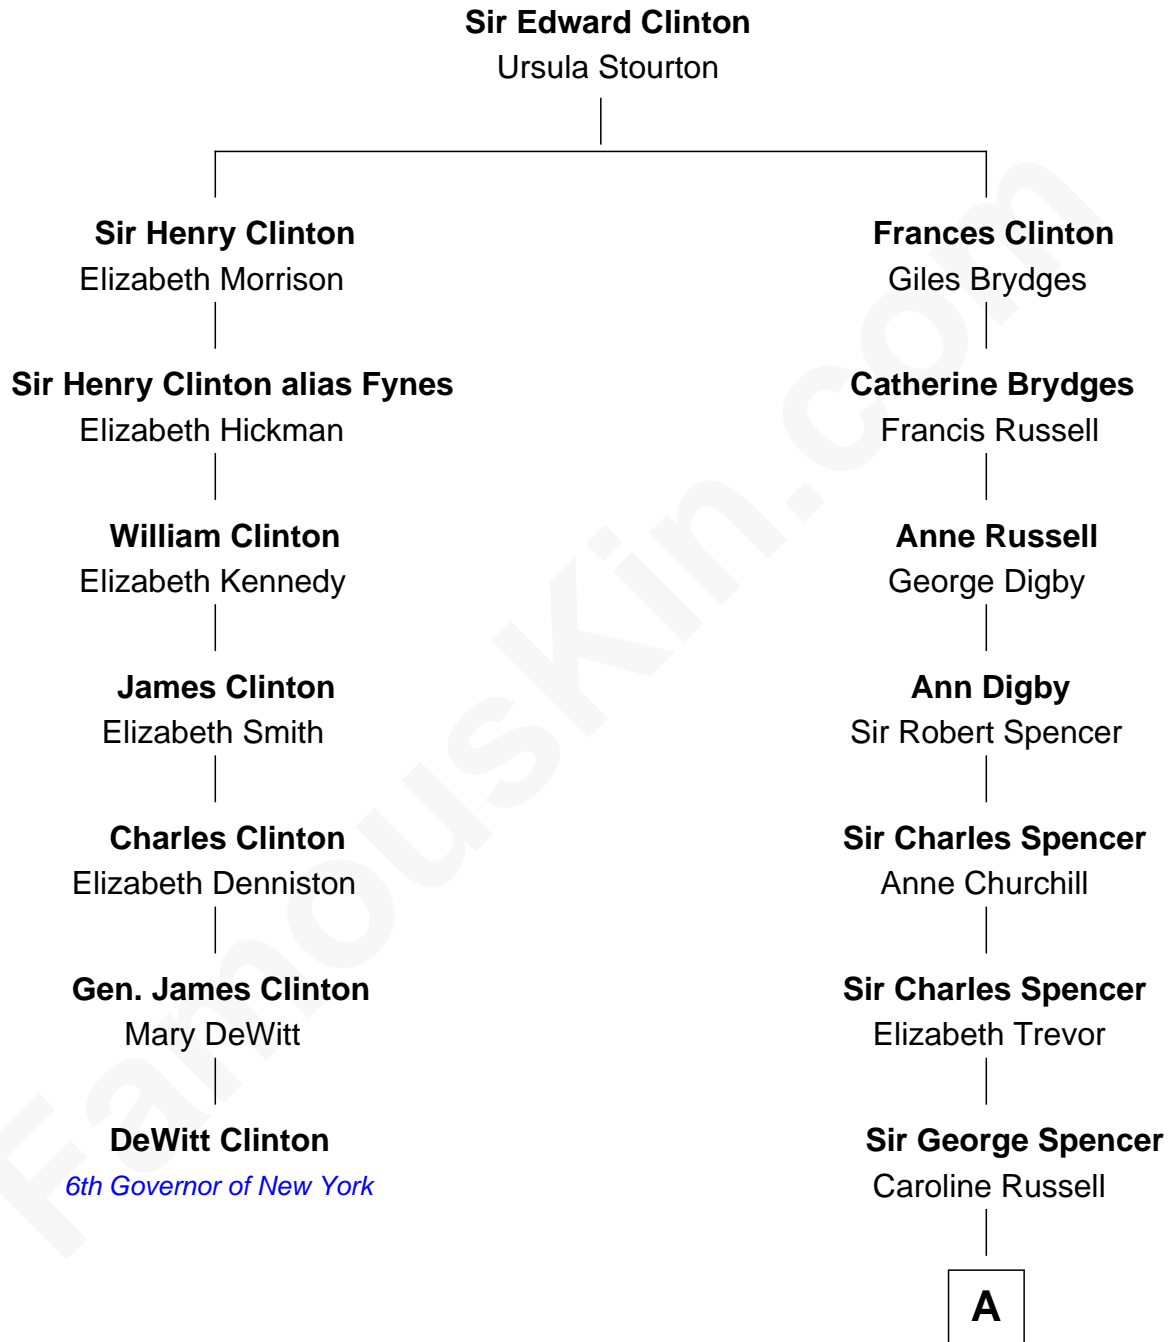

## Relationship Chart of

### DeWitt Clinton

6th Governor of New York

6th cousin 5 times removed of

### Sir Winston Churchill

Prime Minister of the United Kingdom

**A**

George Spencer

Susan Stewart

Sir George Spencer-Churchill

Jane Stewart

Sir John Winston Spencer-Churchill