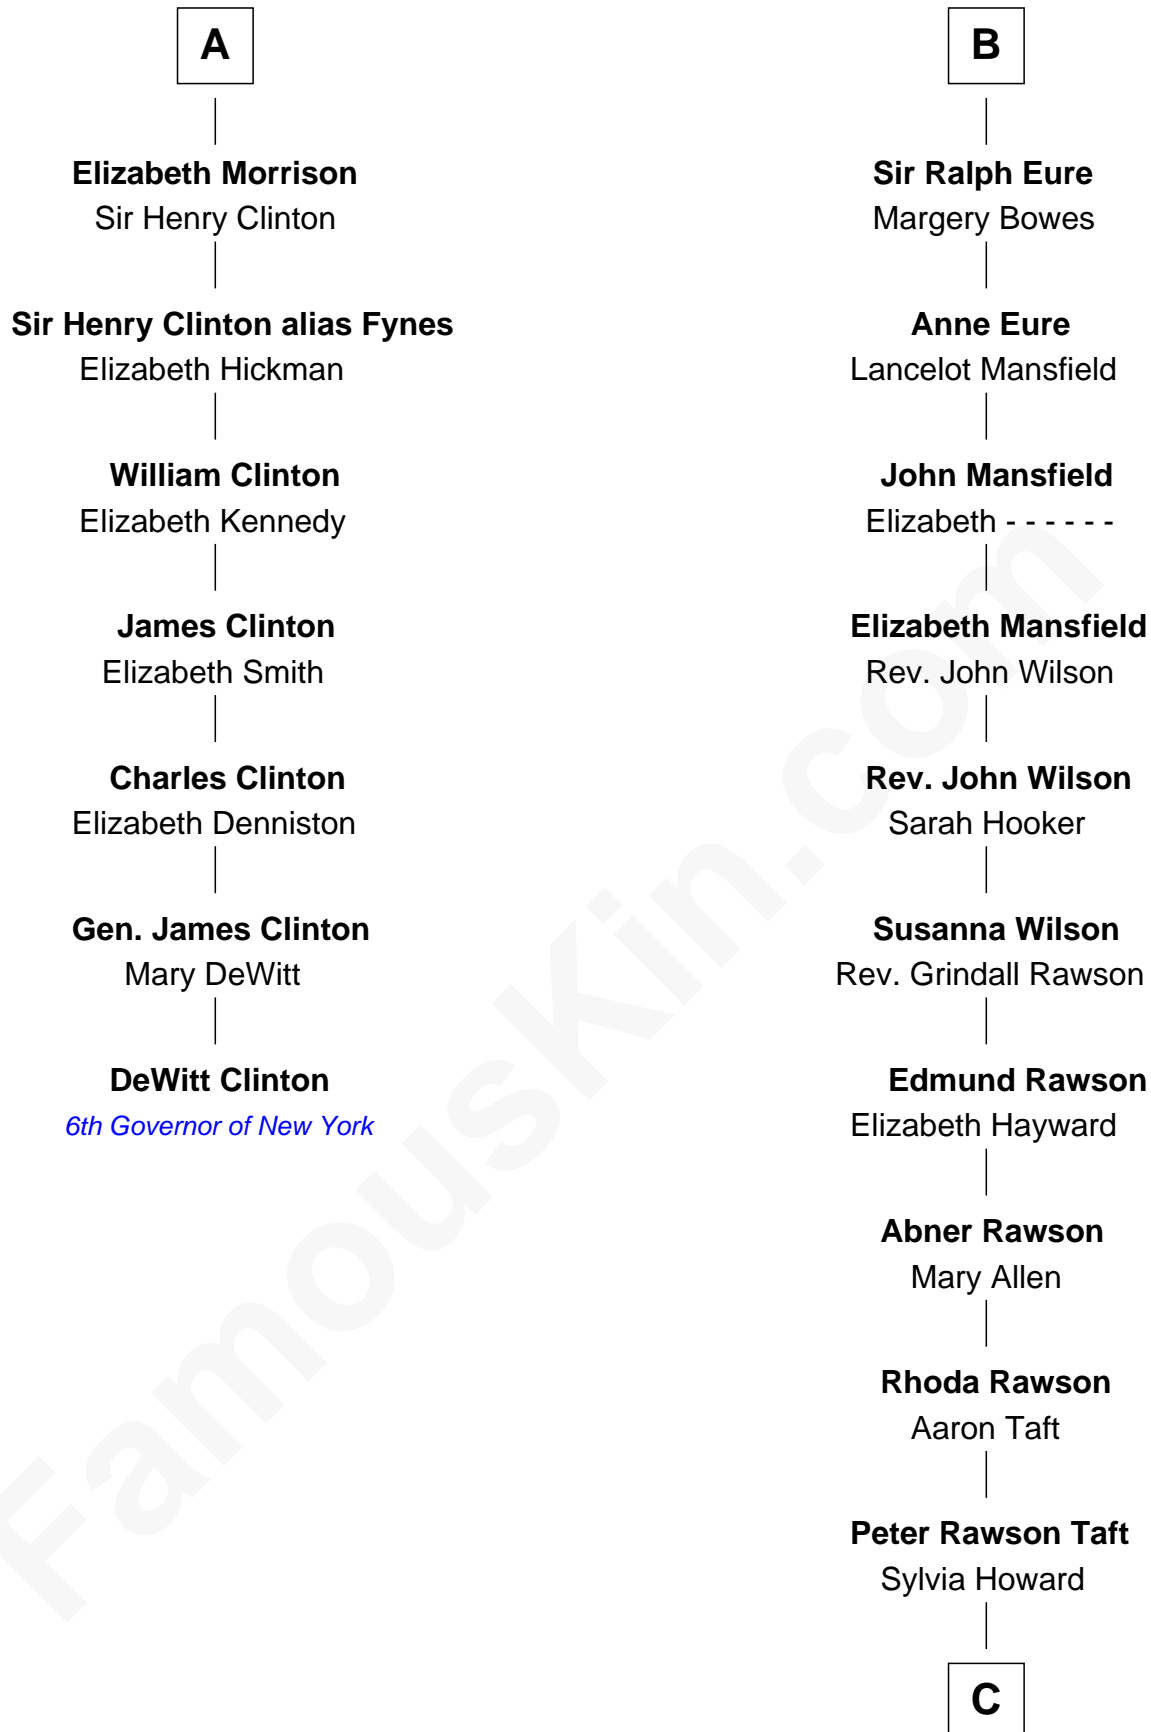

# FamousKin.com Relationship Chart of

**DeWitt Clinton**

*6th Governor of New York*

13th cousin 5 times removed of

**William Howard Taft**

*27th U.S. President*

C

Alphonso Taft  
Louisa Maria Torrey

William Howard Taft  
*27th U.S. President*

FamousKin.com