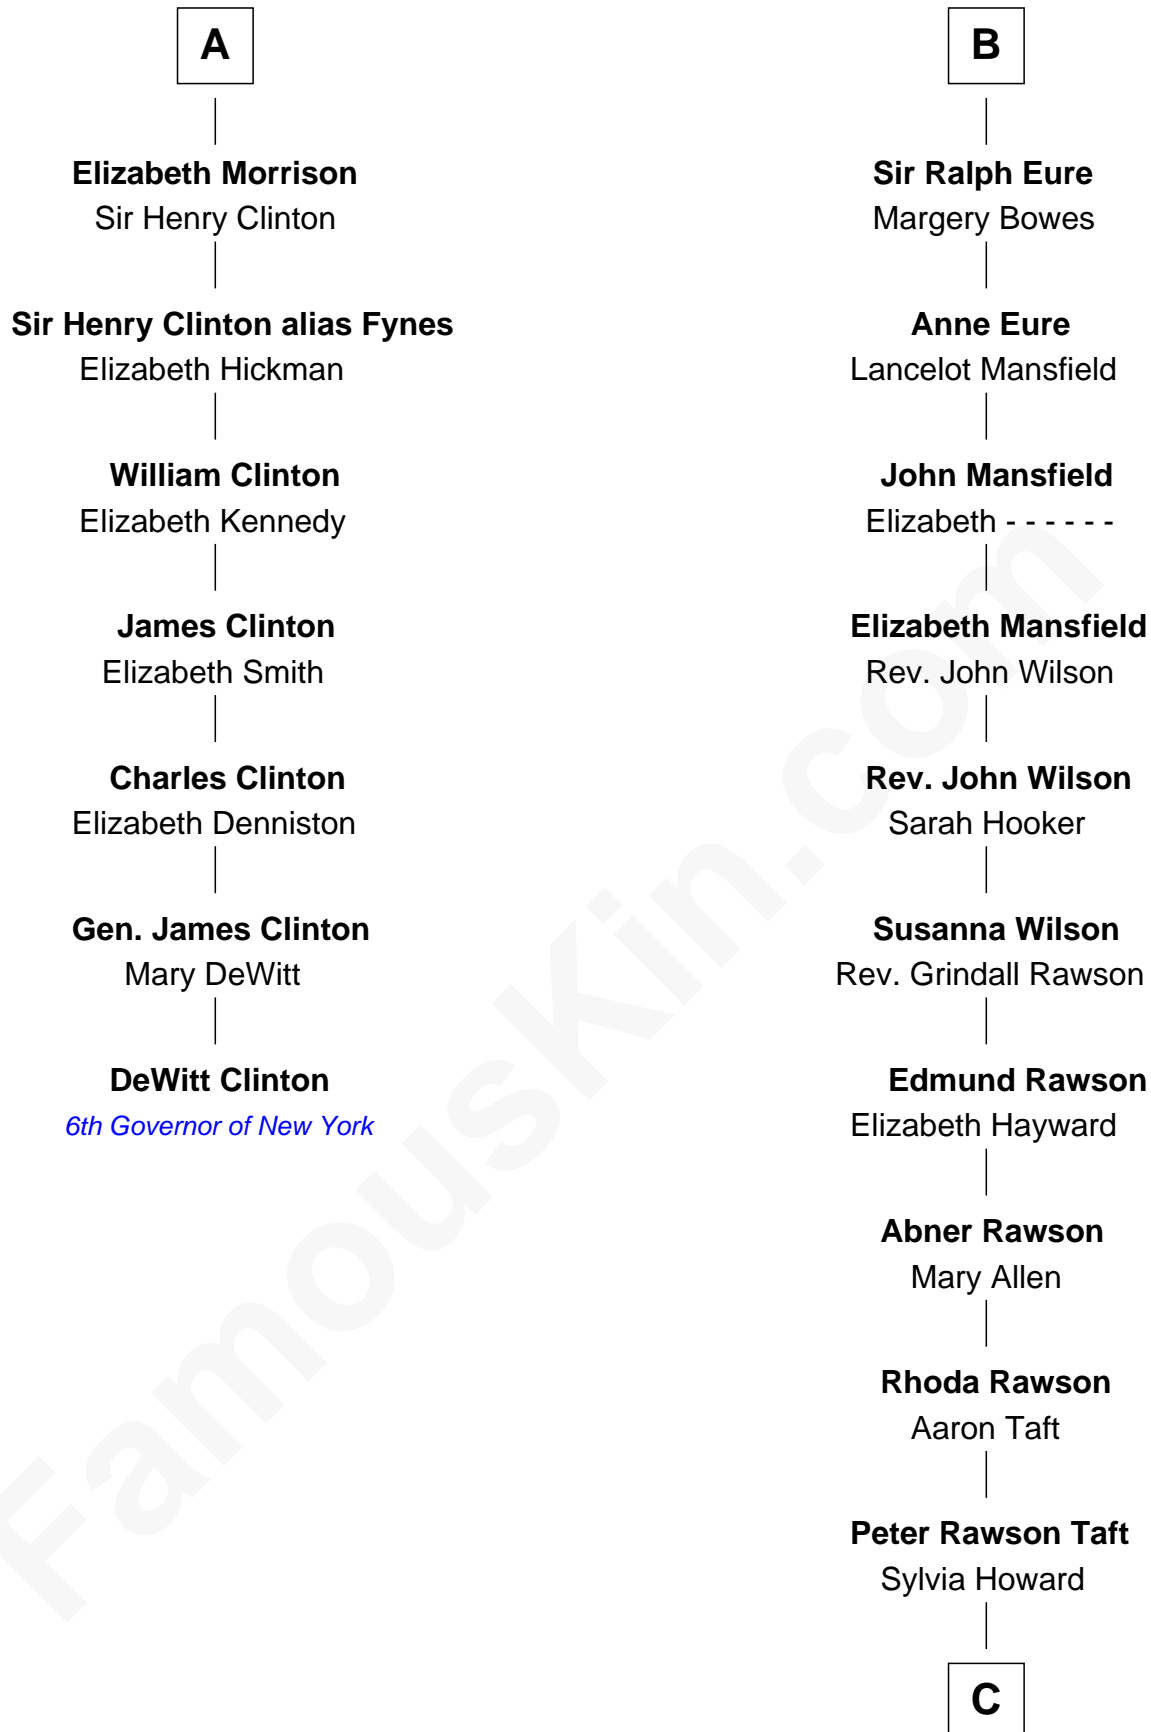

FamousKin.com Relationship Chart of

DeWitt Clinton

6th Governor of New York

13th cousin 5 times removed of

William Howard Taft

27th U.S. President

C

Alphonso Taft
Louisa Maria Torrey

William Howard Taft
27th U.S. President

FamousKin.com