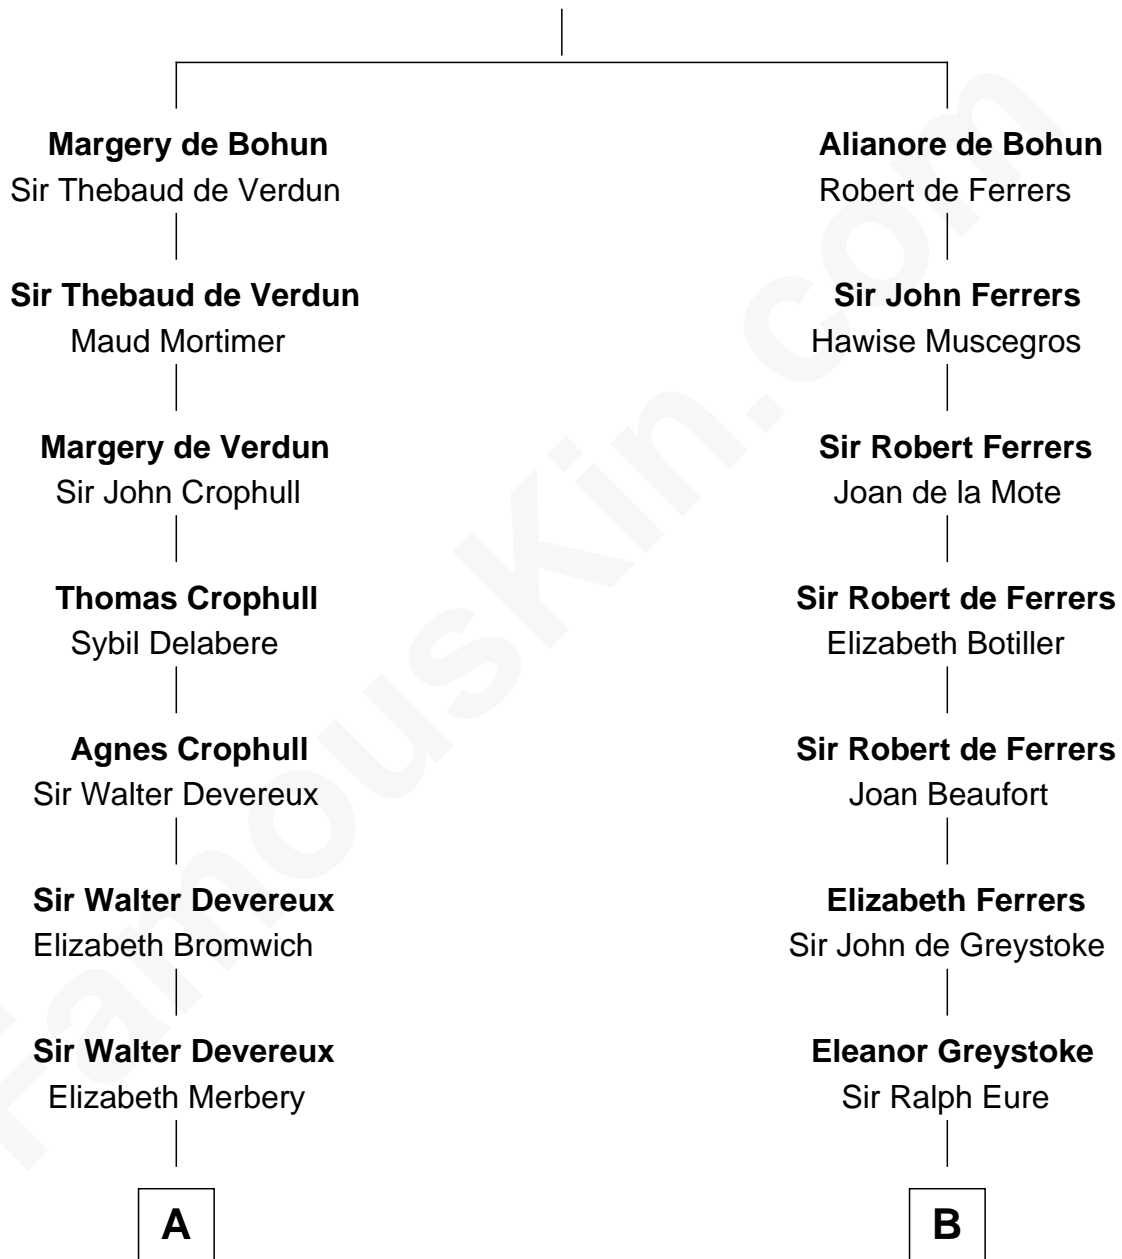

# FamousKin.com Relationship Chart of

**DeWitt Clinton**

*6th Governor of New York*

17th cousin 4 times removed of

**William Howard Taft**

*27th U.S. President*

**Sir Humphrey de Bohun**

Eleanor de Braiose

**C**

|  
**Abner Rawson**

Mary Allen

|  
**Rhoda Rawson**

Aaron Taft

|  
**Peter Rawson Taft**

Sylvia Howard

|  
**Alphonso Taft**

Louisa Maria Torrey

|  
**William Howard Taft**

*27th U.S. President*