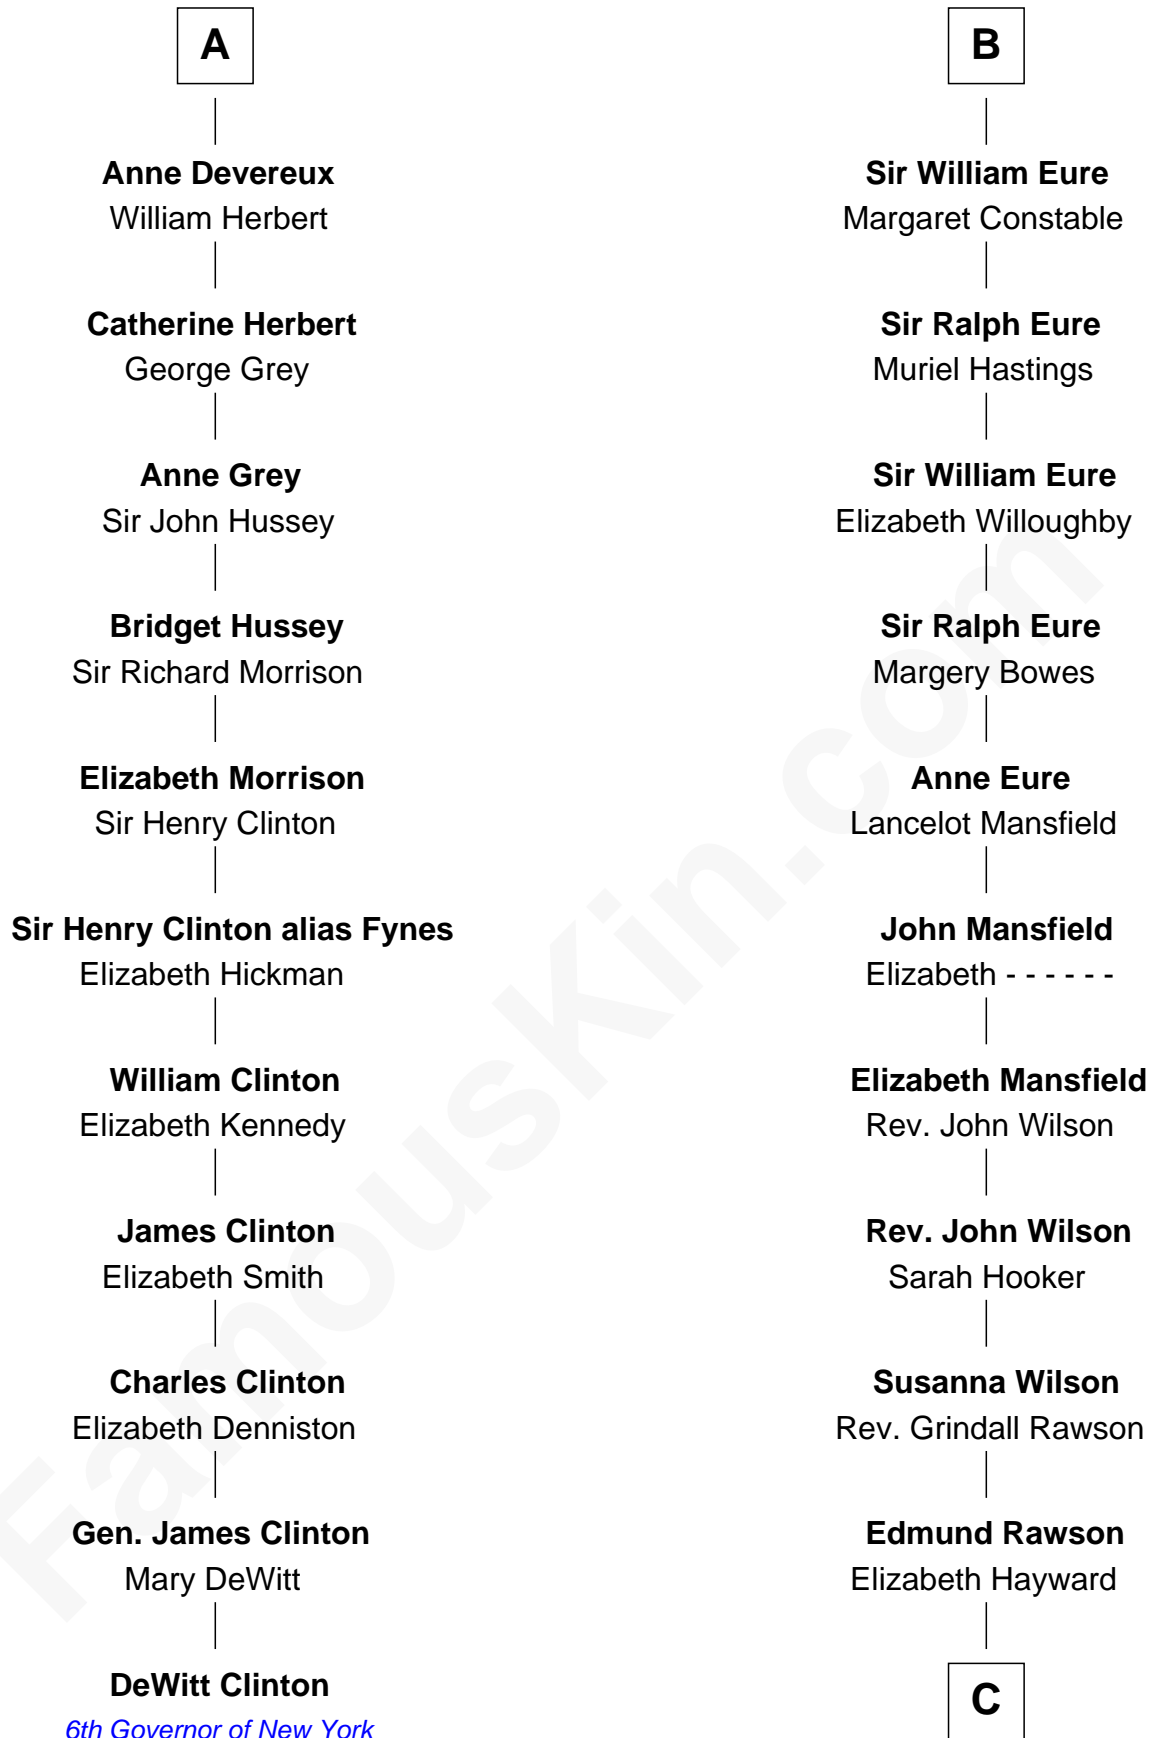

# FamousKin.com Relationship Chart of

**DeWitt Clinton**

*6th Governor of New York*

17th cousin 4 times removed of

**William Howard Taft**

*27th U.S. President*

**Sir Humphrey de Bohun**

Eleanor de Braiose

**C**

|  
**Abner Rawson**

Mary Allen

|  
**Rhoda Rawson**

Aaron Taft

|  
**Peter Rawson Taft**

Sylvia Howard

|  
**Alphonso Taft**

Louisa Maria Torrey

|  
**William Howard Taft**

*27th U.S. President*