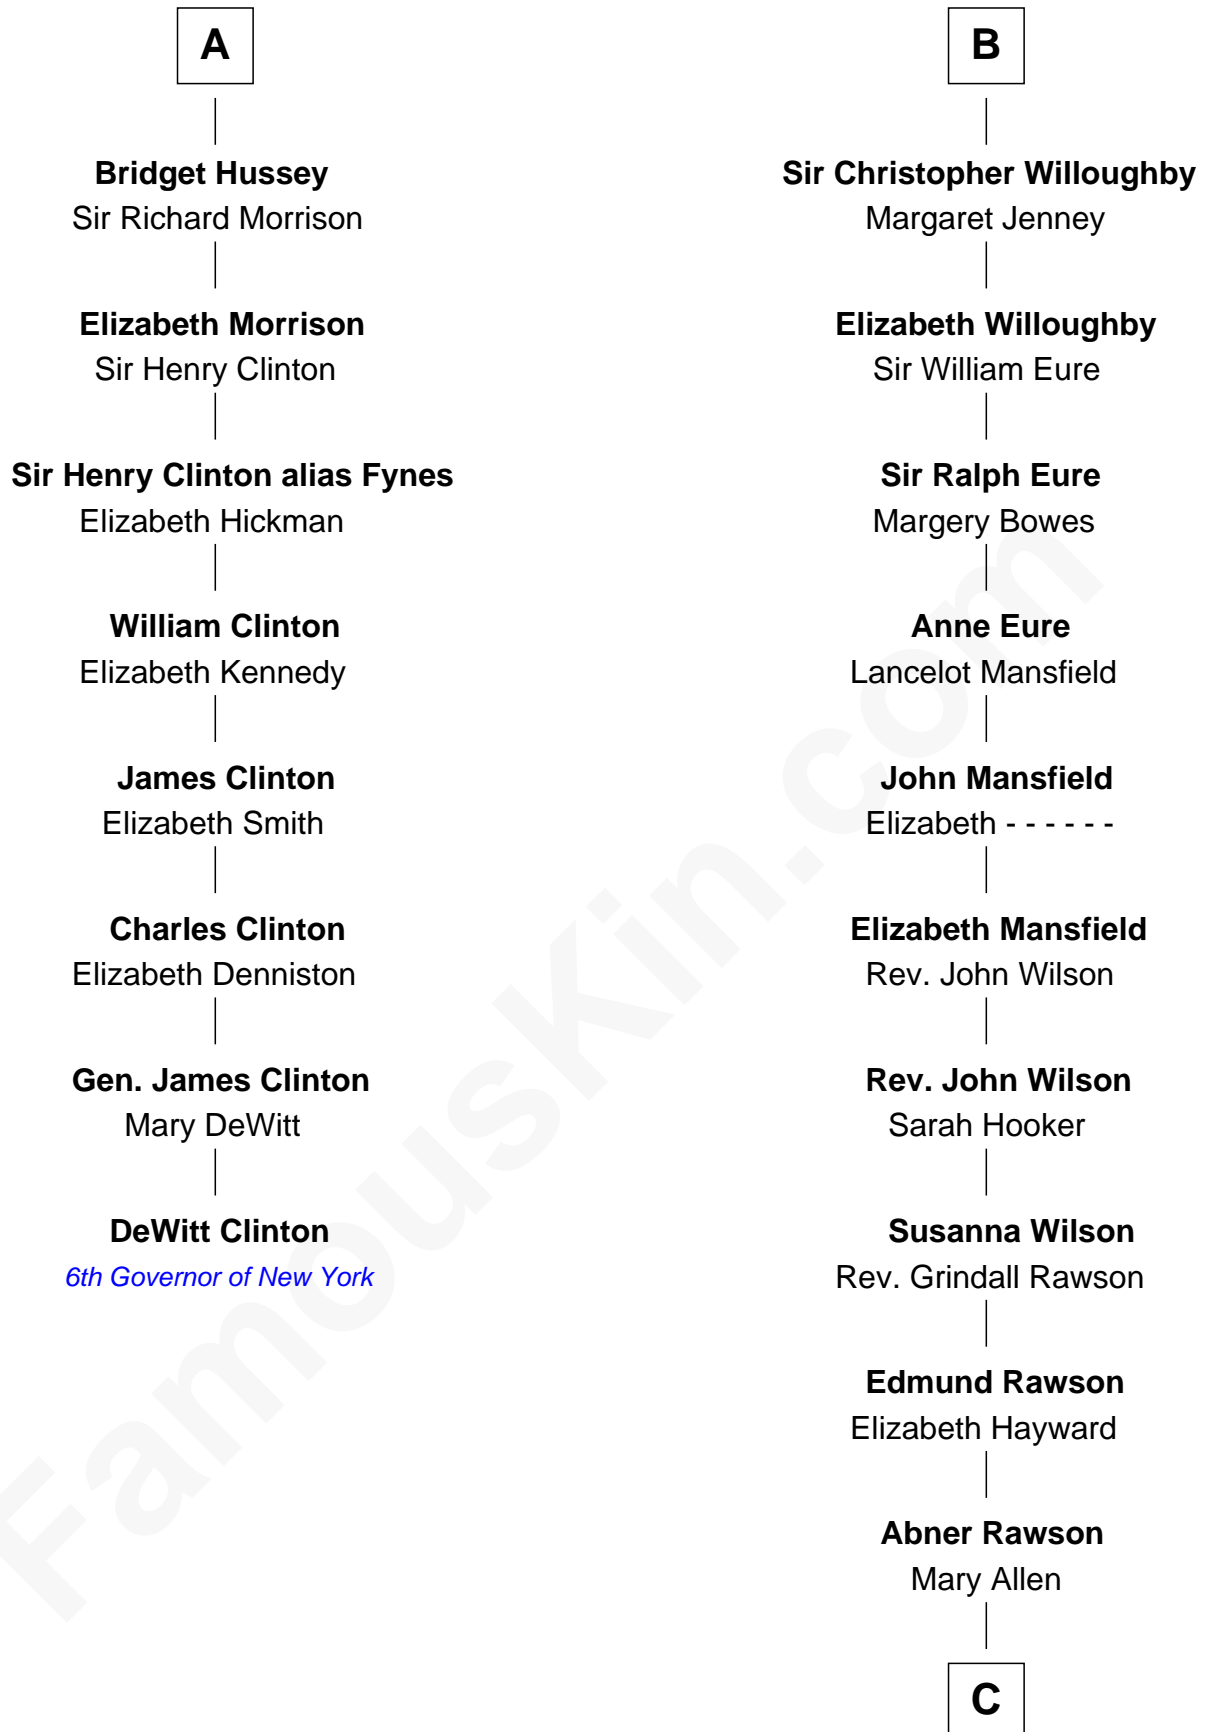

# FamousKin.com Relationship Chart of

**DeWitt Clinton**

*6th Governor of New York*

14th cousin 6 times removed of

**William Howard Taft**

*27th U.S. President*

**C**

**Rhoda Rawson**

Aaron Taft

**Peter Rawson Taft**

Sylvia Howard

**Alphonso Taft**

Louisa Maria Torrey

**William Howard Taft**

*27th U.S. President*

FamousKin.com