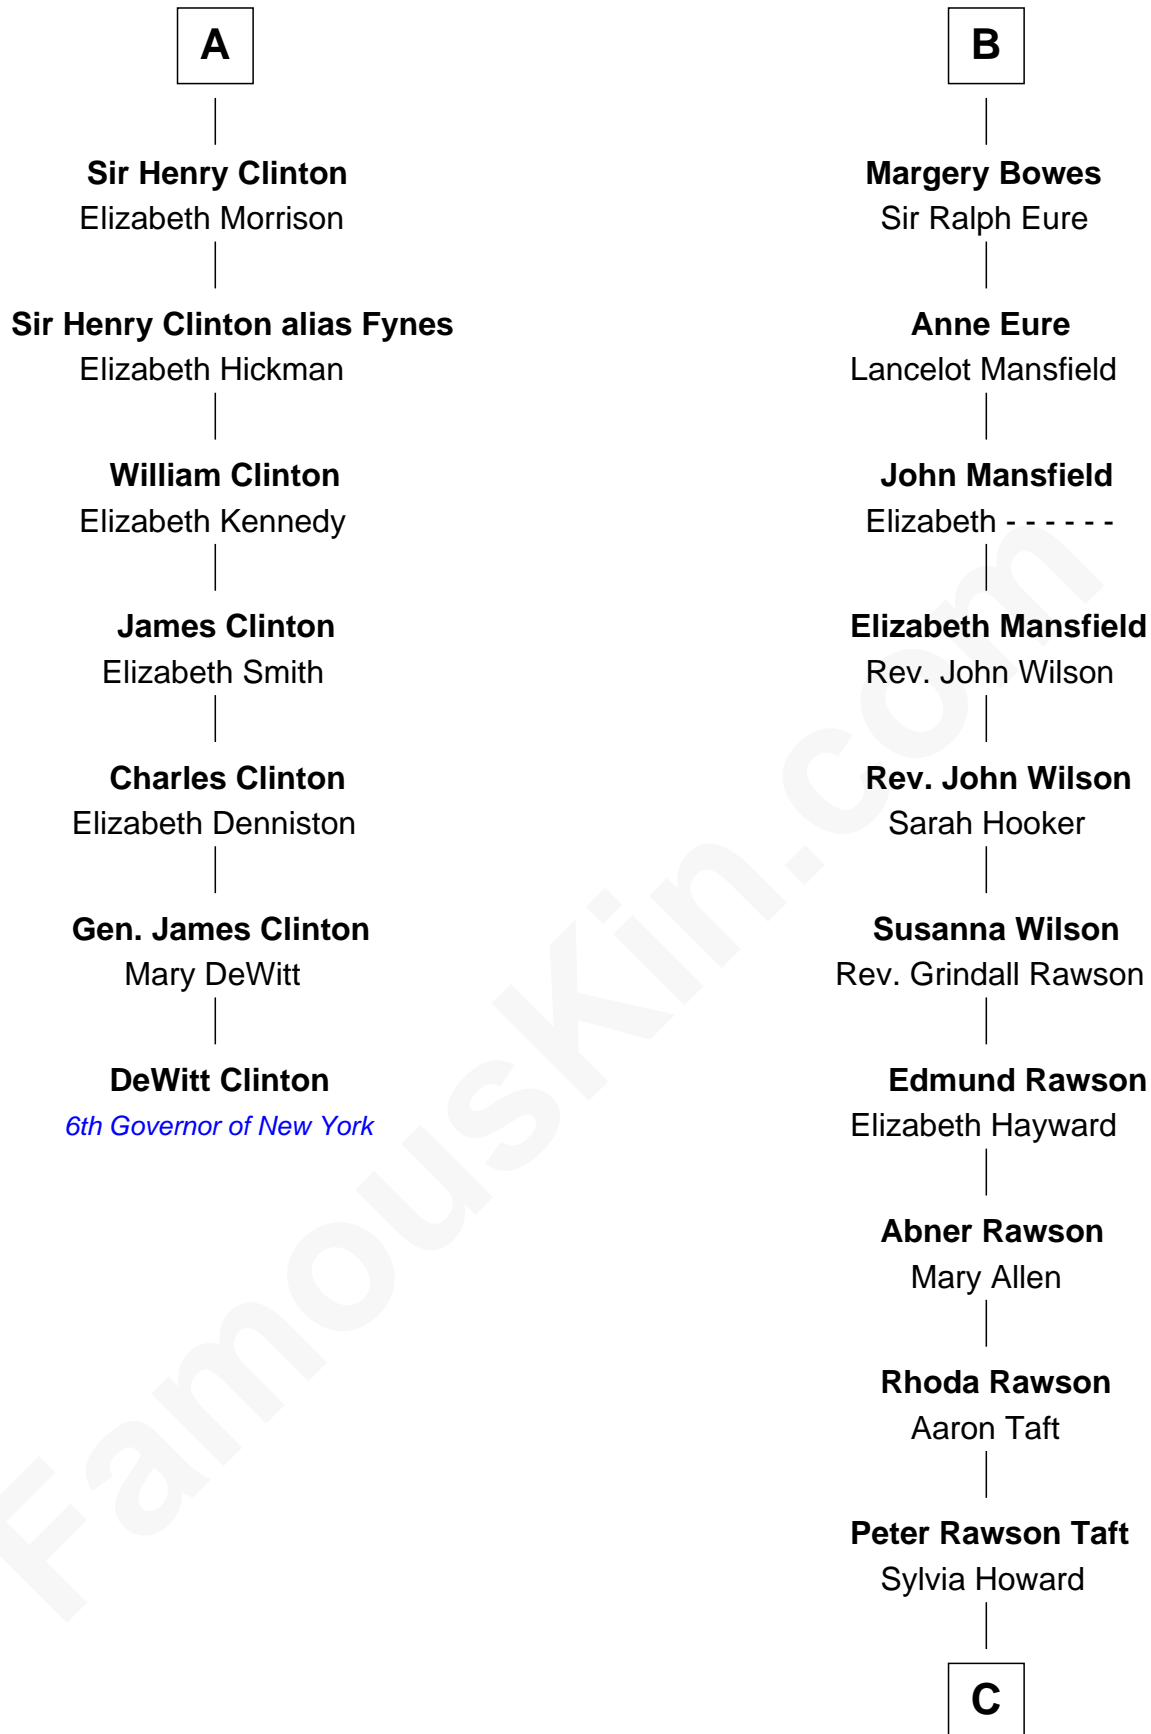

FamousKin.com Relationship Chart of

DeWitt Clinton

6th Governor of New York

13th cousin 5 times removed of

William Howard Taft

27th U.S. President

Sir Maurice de Berkeley

Eve la Zouche

Edmund Dudley

Elizabeth Grey

Elizabeth Dudley

William Stourton

Ursula Stourton

Sir Edward Clinton

A

Isabel de Berkeley

Maud FitzHugh

Sir Ralph Bowes

Margery Conyers

Sir Ralph Bowes

Elizabeth Clifford

B

C

Alphonso Taft
Louisa Maria Torrey

William Howard Taft
27th U.S. President

FamousKin.com