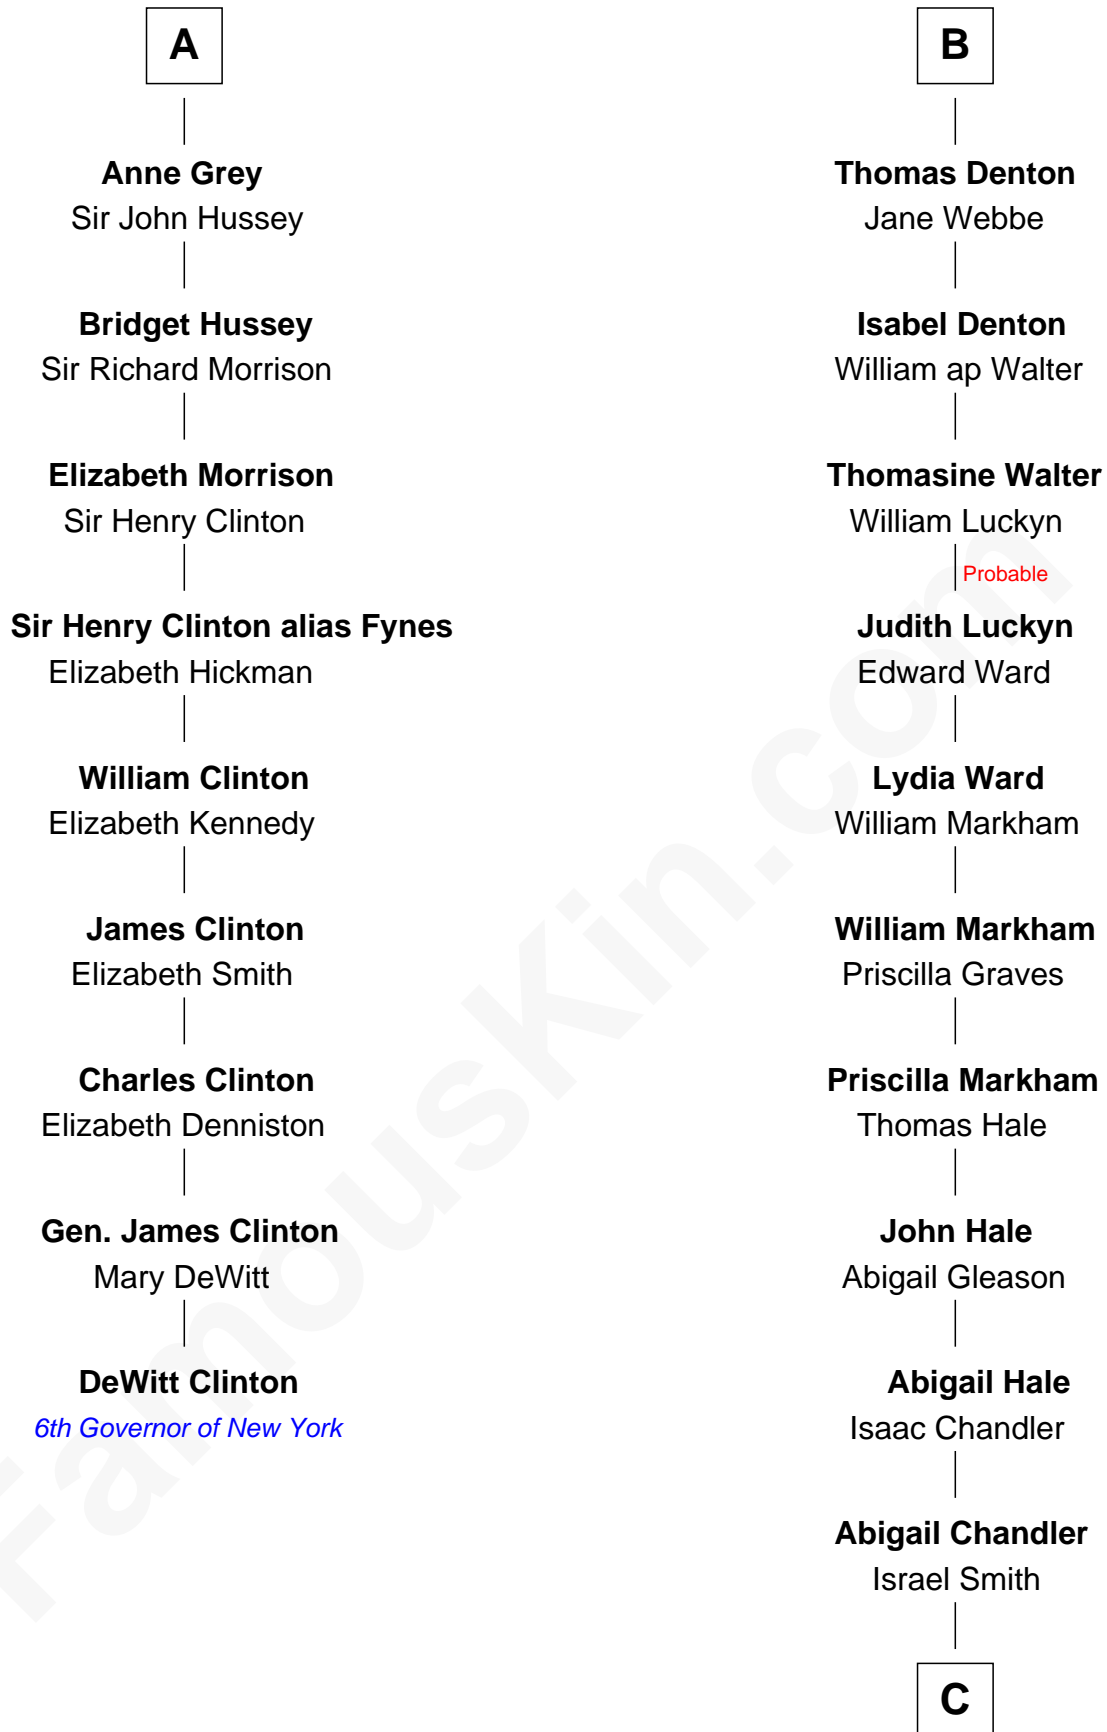

FamousKin.com Relationship Chart of

DeWitt Clinton

6th Governor of New York

15th cousin 4 times removed of

Rutherford B. Hayes

19th U.S. President

Sir Robert de Ros

Isabel de Aubeney

C

Chloe Smith
Rutherford Hayes

Rutherford Hayes
Sophia Birchard

Rutherford B. Hayes
19th U.S. President

FamousKin.com