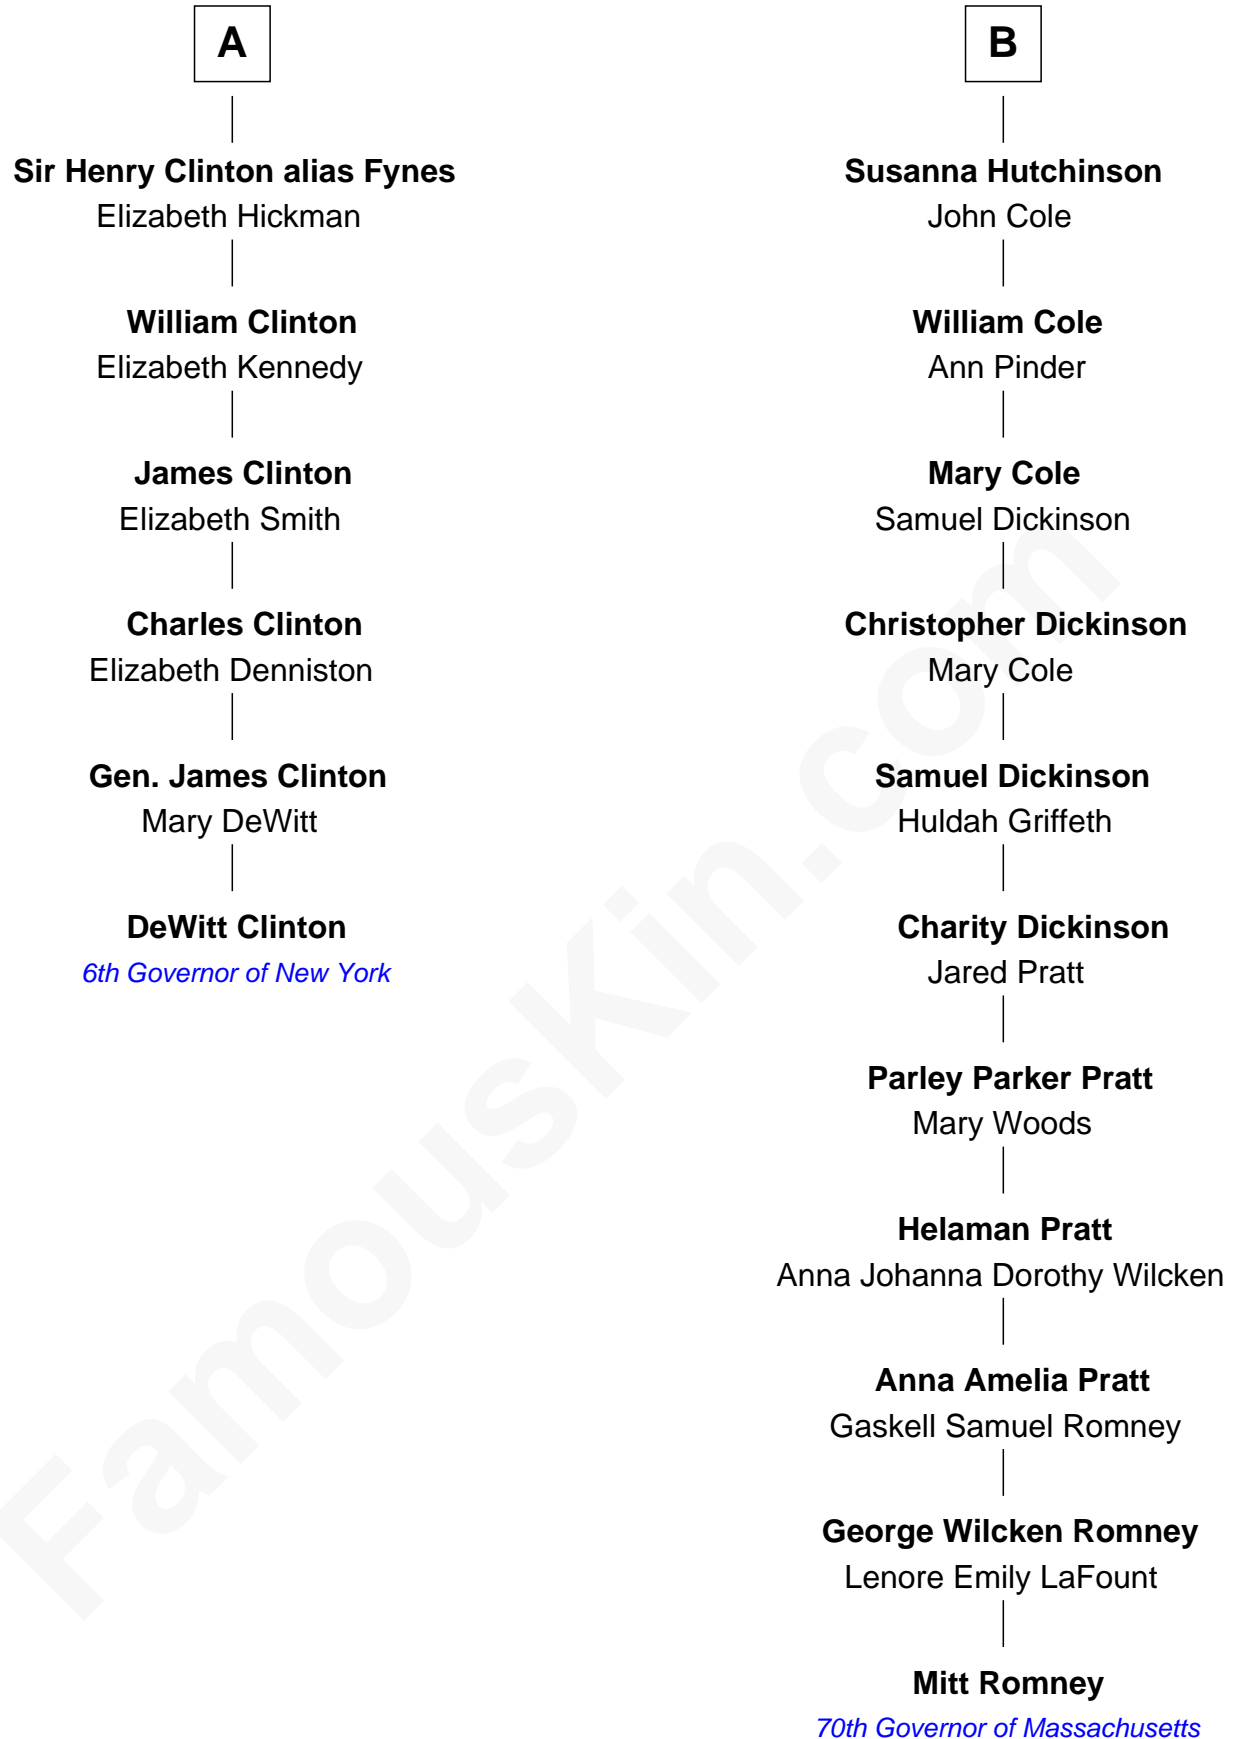

# FamousKin.com Relationship Chart of

**DeWitt Clinton**

*6th Governor of New York*

12th cousin 5 times removed of

**Mitt Romney**

*70th Governor of Massachusetts*

**Sir Walter Blount**

Sancha de Ayala

Mitt Romney photo by [Gage Skidmore](#) (CC BY-SA 3.0)