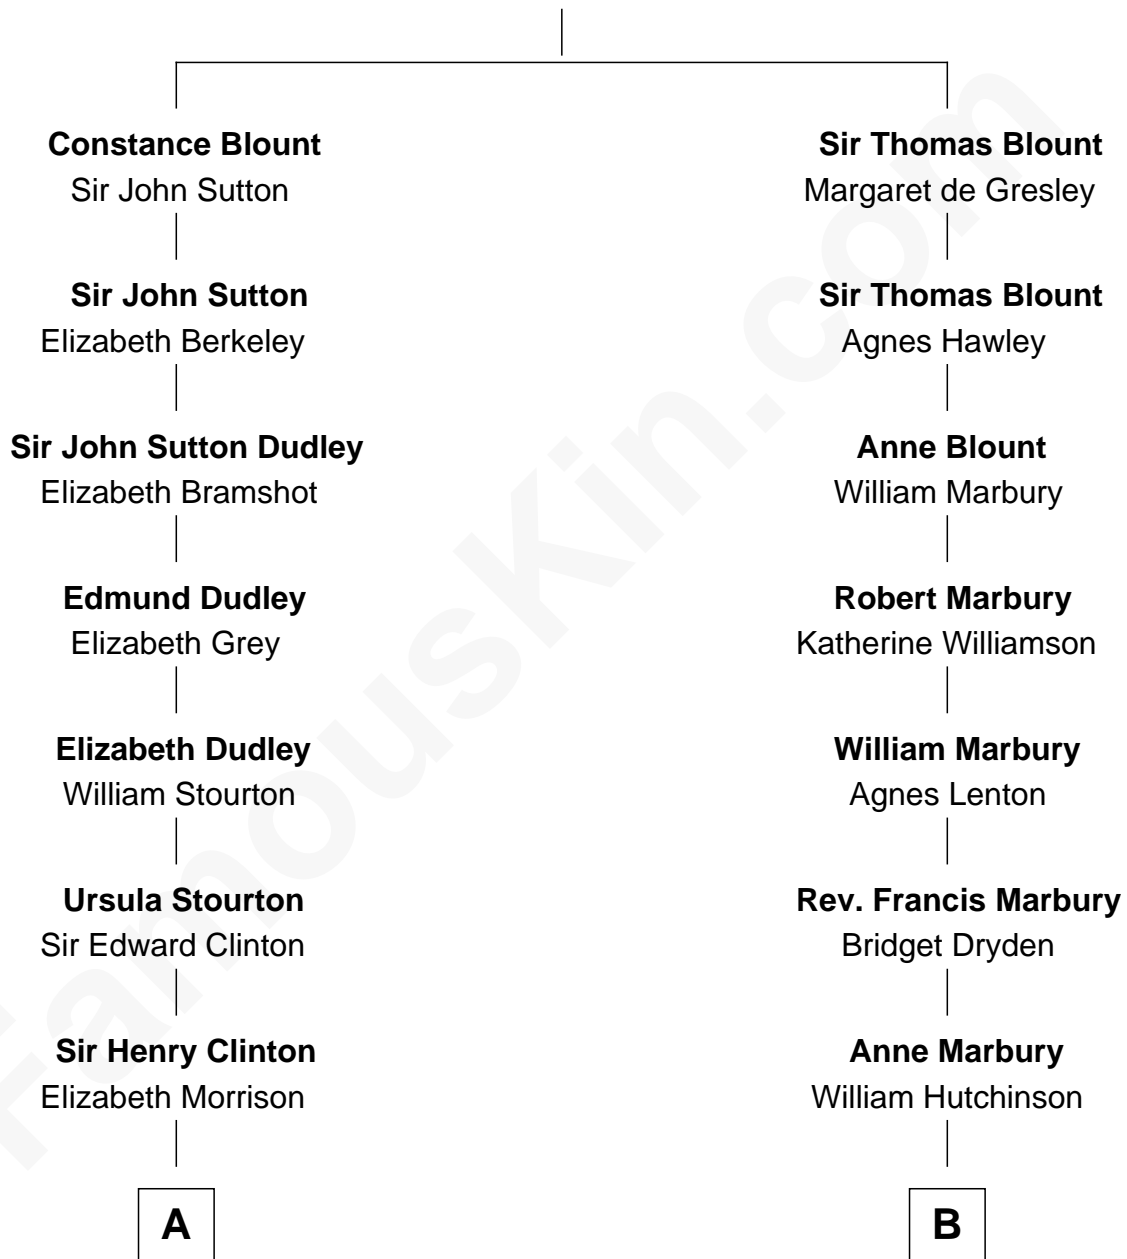

# FamousKin.com Relationship Chart of

**DeWitt Clinton**

*6th Governor of New York*

12th cousin 5 times removed of

**Mitt Romney**

*70th Governor of Massachusetts*

**Sir Walter Blount**

Sancha de Ayala

Mitt Romney photo by [Gage Skidmore](#) (CC BY-SA 3.0)