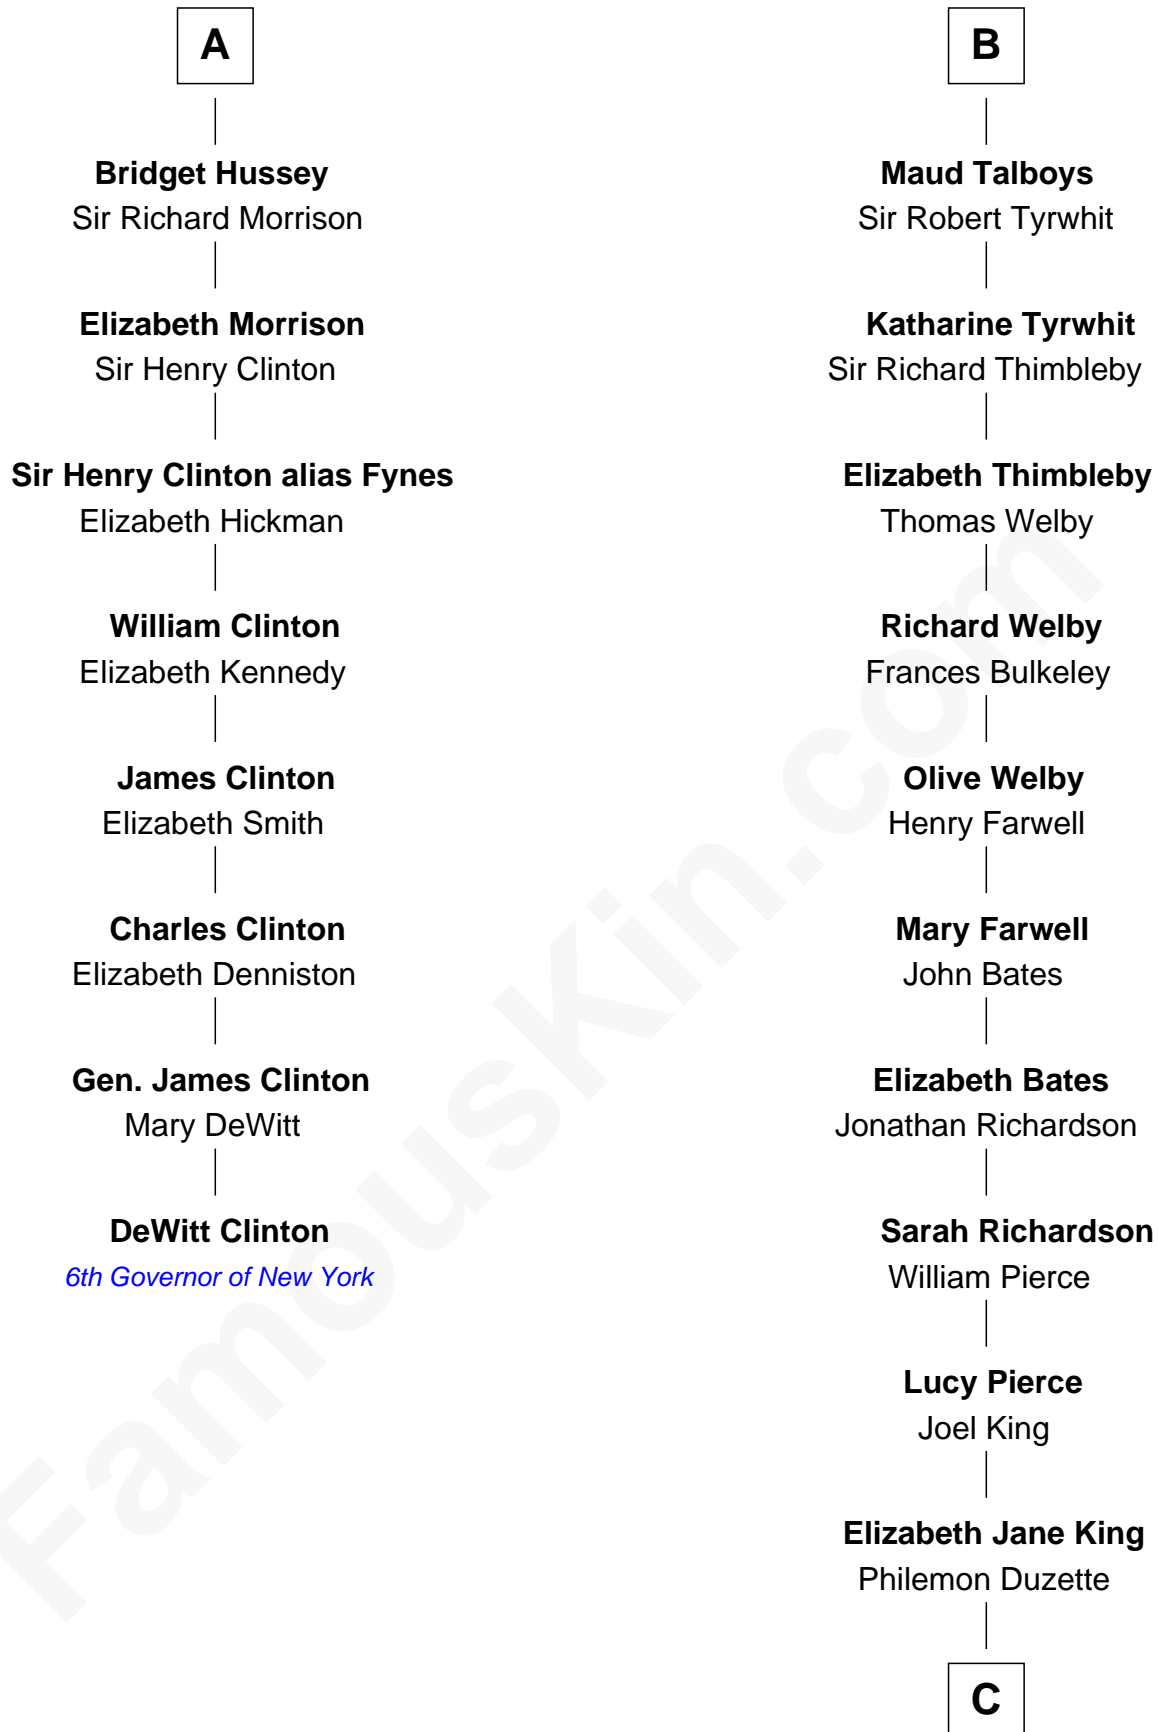

FamousKin.com Relationship Chart of

DeWitt Clinton

6th Governor of New York

14th cousin 7 times removed of

Mitt Romney

70th Governor of Massachusetts

Henry Plantagenet
Maud de Chaworth

Henry of Lancaster
Isabella de Beaumont

Joan of Lancaster
John de Mowbray

Blanche of Lancaster
John of Gaunt

John de Mowbray
Elizabeth de Segrave

Elizabeth of Lancaster
John de Holand

Joan de Mowbray
Sir Thomas Grey

Constance de Holand
Sir John Grey

Maud Grey
Sir Robert Ogle

Sir Edmund Grey
Katherine Percy

Anne Ogle
Sir William Heron

George Grey
Catherine Herbert

Elizabeth Heron
Sir John Heron

Anne Grey
Sir John Hussey

Elizabeth Heron
Sir Robert Talboys

A

B

C

Clarissa Minerva Duzette

Lewis Robison

Charles Edward Robison

Rosetta Mary Berry

Alma Luella Robison