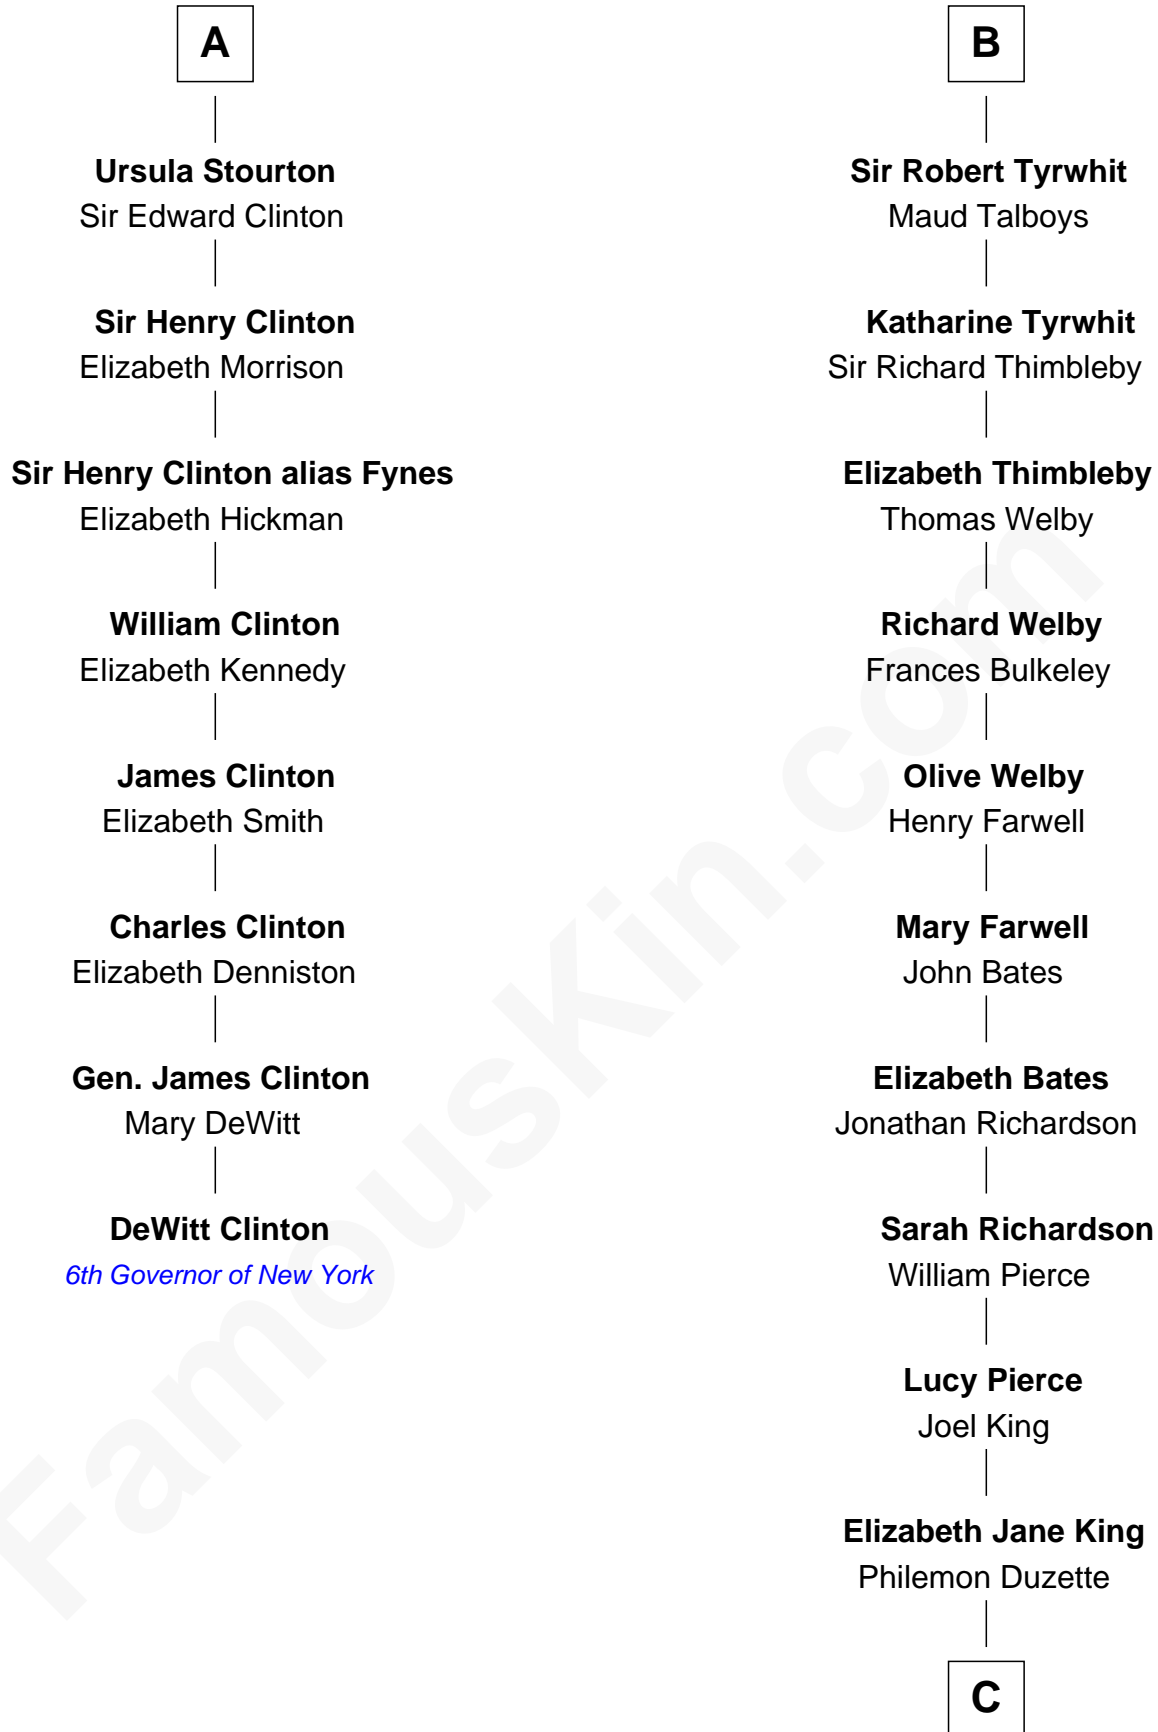

FamousKin.com Relationship Chart of

DeWitt Clinton

6th Governor of New York

14th cousin 7 times removed of

Mitt Romney

70th Governor of Massachusetts

Eudo la Zouche
Milicent de Cantilupe

Eve la Zouche
Sir Maurice de Berkeley

Thomas de Berkeley
Katherine de Clyvedon

Sir John Berkeley
Elizabeth Betteshorne

Elizabeth Berkeley
Sir John Sutton

Sir John Sutton Dudley
Elizabeth Bramshot

Edmund Dudley
Elizabeth Grey

Elizabeth Dudley
William Stourton

A

Sir William la Zouche
Maud Lovel

Milicent la Zouche
Sir William Deincourt

Margaret Deincourt
Sir Robert de Tibetot

Elizabeth de Tibetot
Sir Philip le Despencer

Margery Despencer
Sir Roger Wentworth

Agnes Wentworth
Sir Robert Constable

Anne Constable
William Tyrwhit

B

C

Clarissa Minerva Duzette

Lewis Robison

Charles Edward Robison

Rosetta Mary Berry

Alma Luella Robison