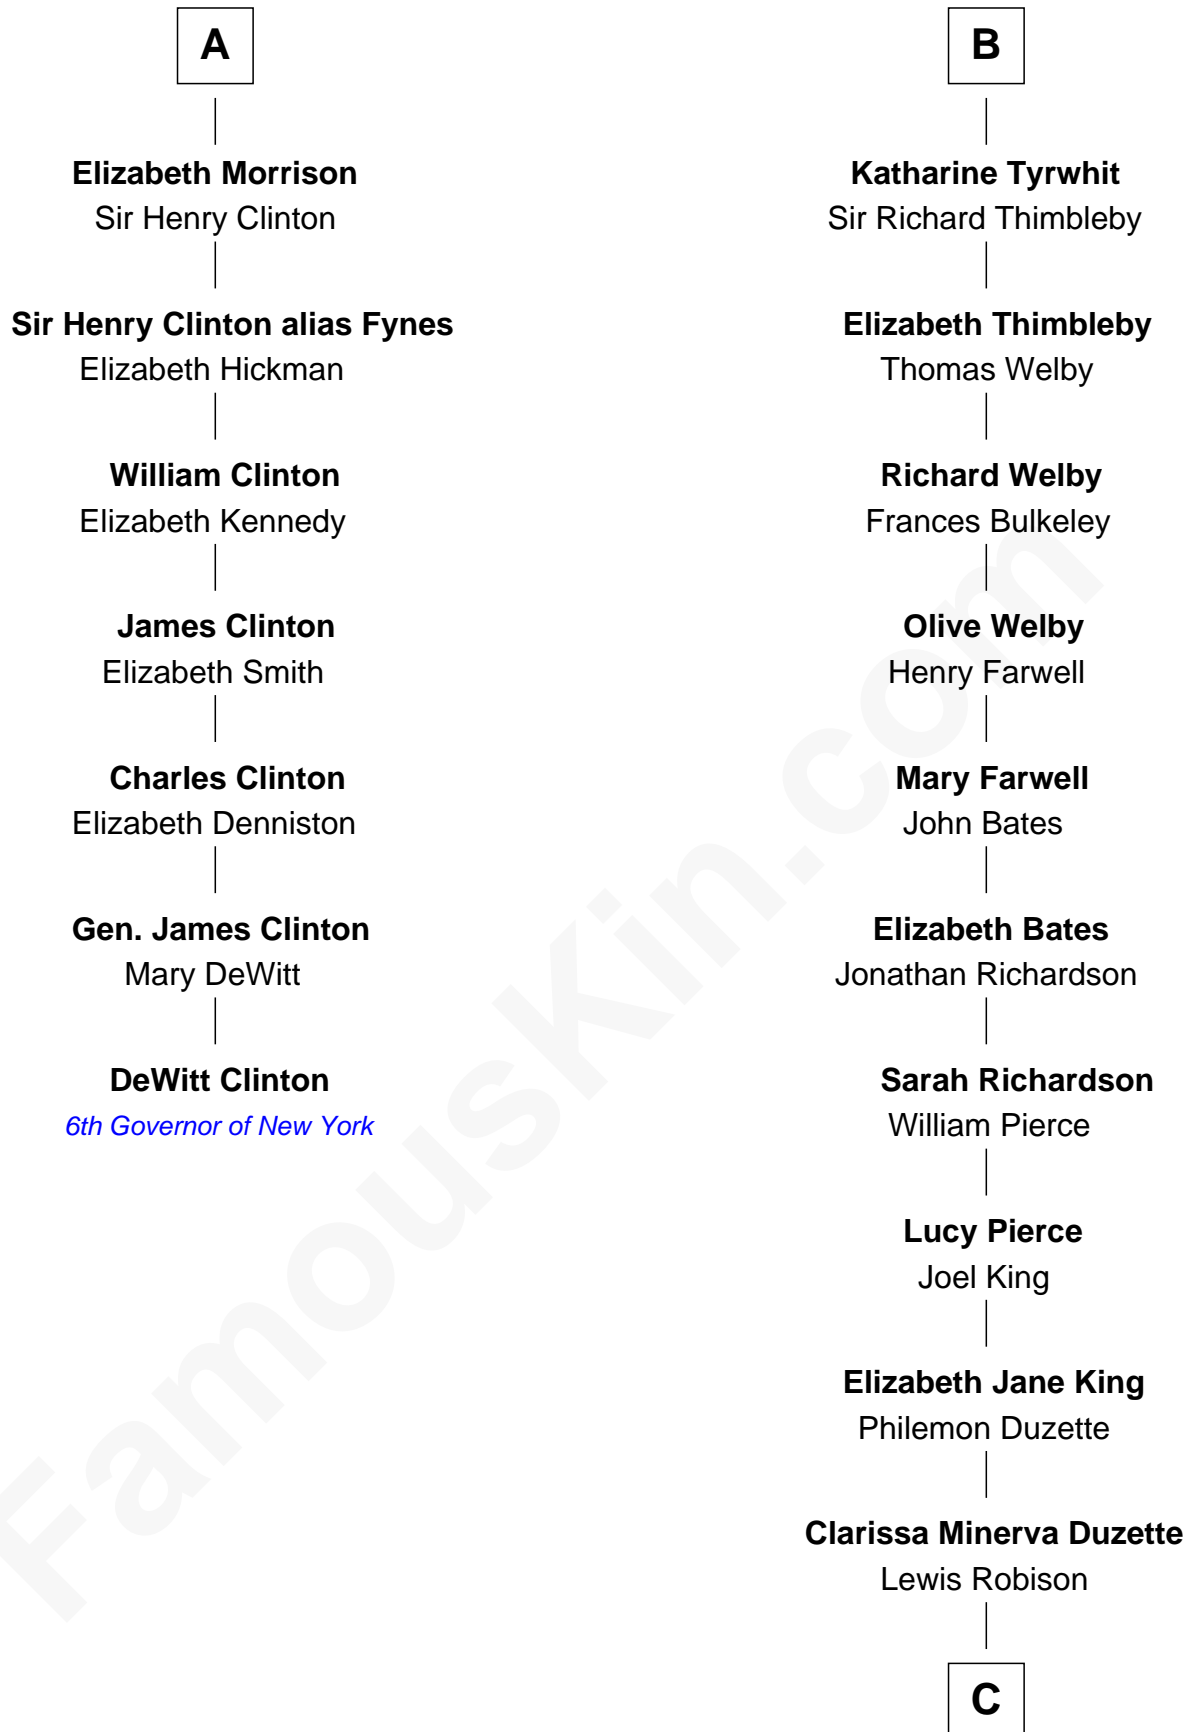

FamousKin.com Relationship Chart of

DeWitt Clinton

6th Governor of New York

13th cousin 7 times removed of

Mitt Romney

70th Governor of Massachusetts

Sir Robert de Holland

Maude la Zouche

C

Charles Edward Robison

Rosetta Mary Berry

Alma Luella Robison

Harold Arundel LaFount

Lenore Emily LaFount

George Wilcken Romney

Mitt Romney

70th Governor of Massachusetts

FamousKin.com