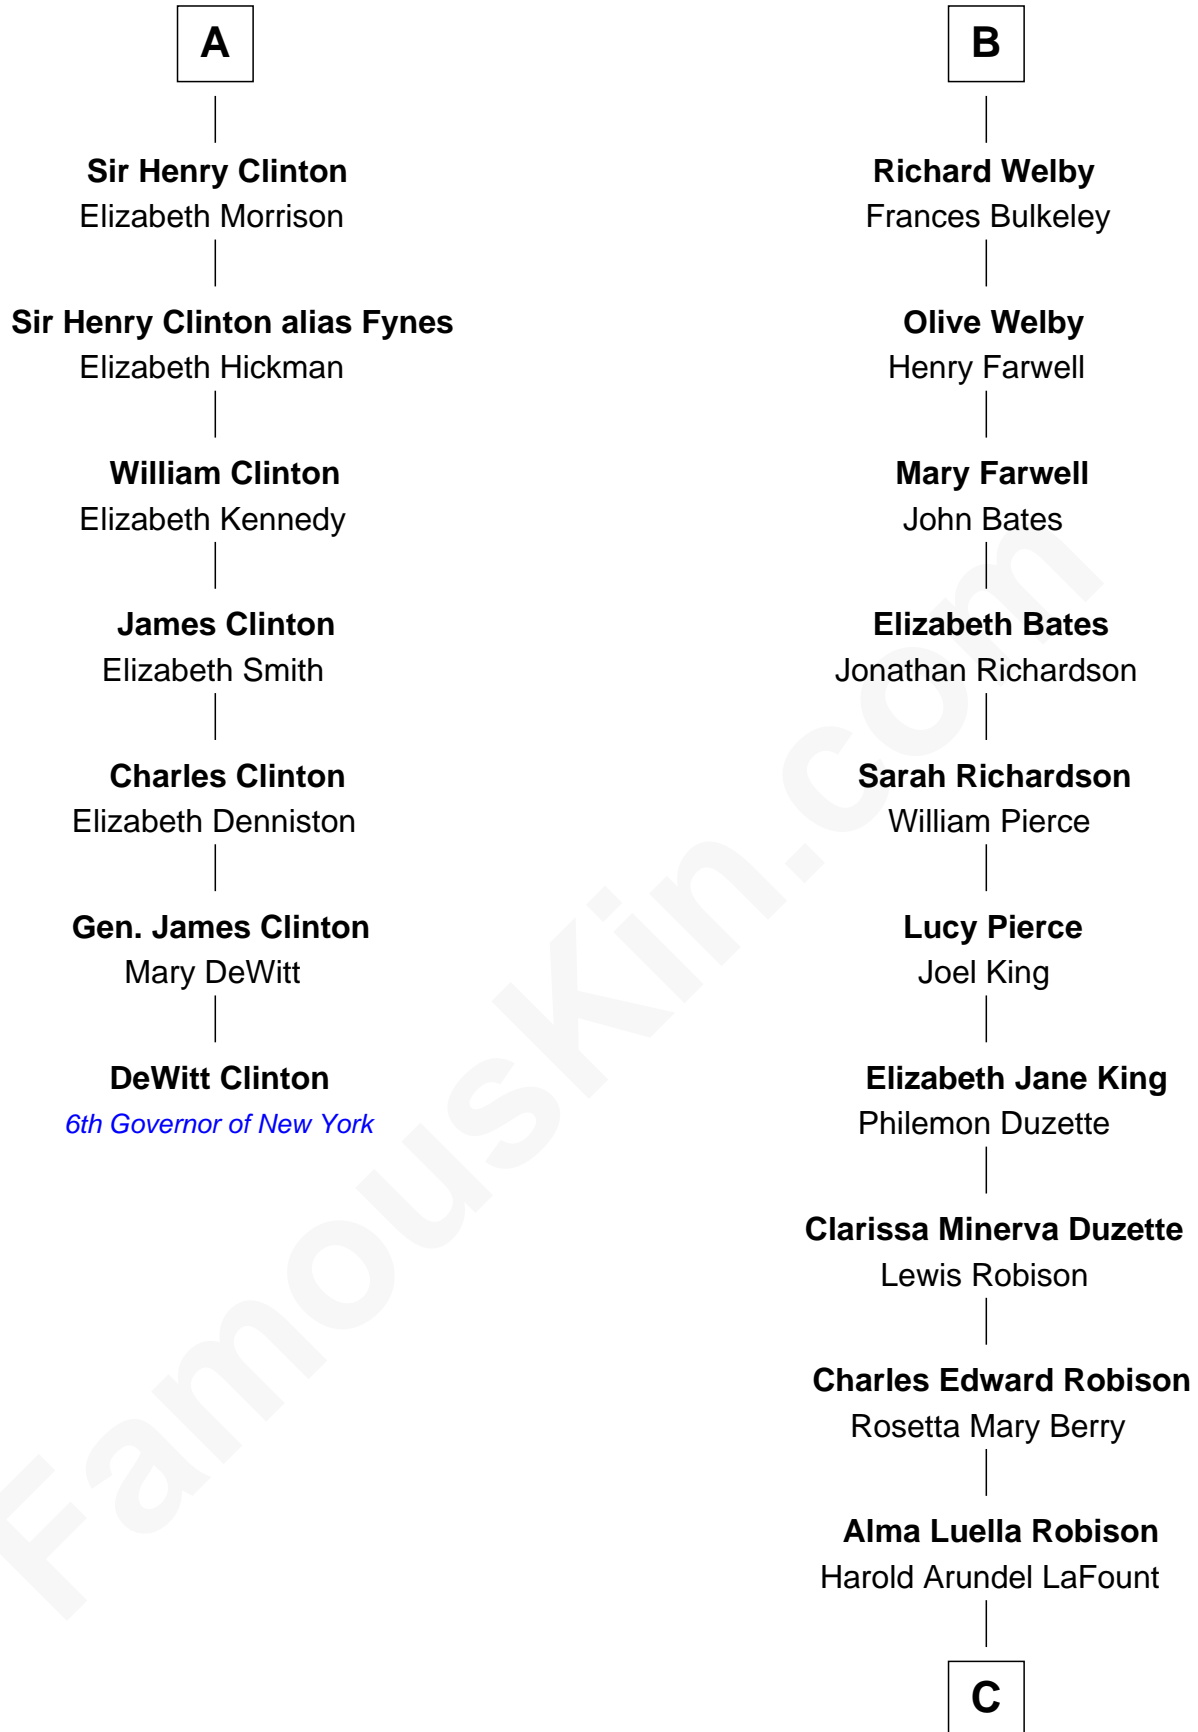

FamousKin.com Relationship Chart of

DeWitt Clinton

6th Governor of New York

13th cousin 5 times removed of

Mitt Romney

70th Governor of Massachusetts

Sir Philip le Despencer

Elizabeth - - - - -

Alice le Despenser

Sir John Sutton

Sir John Sutton

Constance Blount

Sir John Sutton

Elizabeth Berkeley

Sir John Sutton Dudley

Elizabeth Bramshot

Maud Talboys

Katharine Tyrwhit

Sir Richard Thimbleby

Elizabeth Thimbleby

Thomas Welby

B

C

Lenore Emily LaFount
George Wilcken Romney