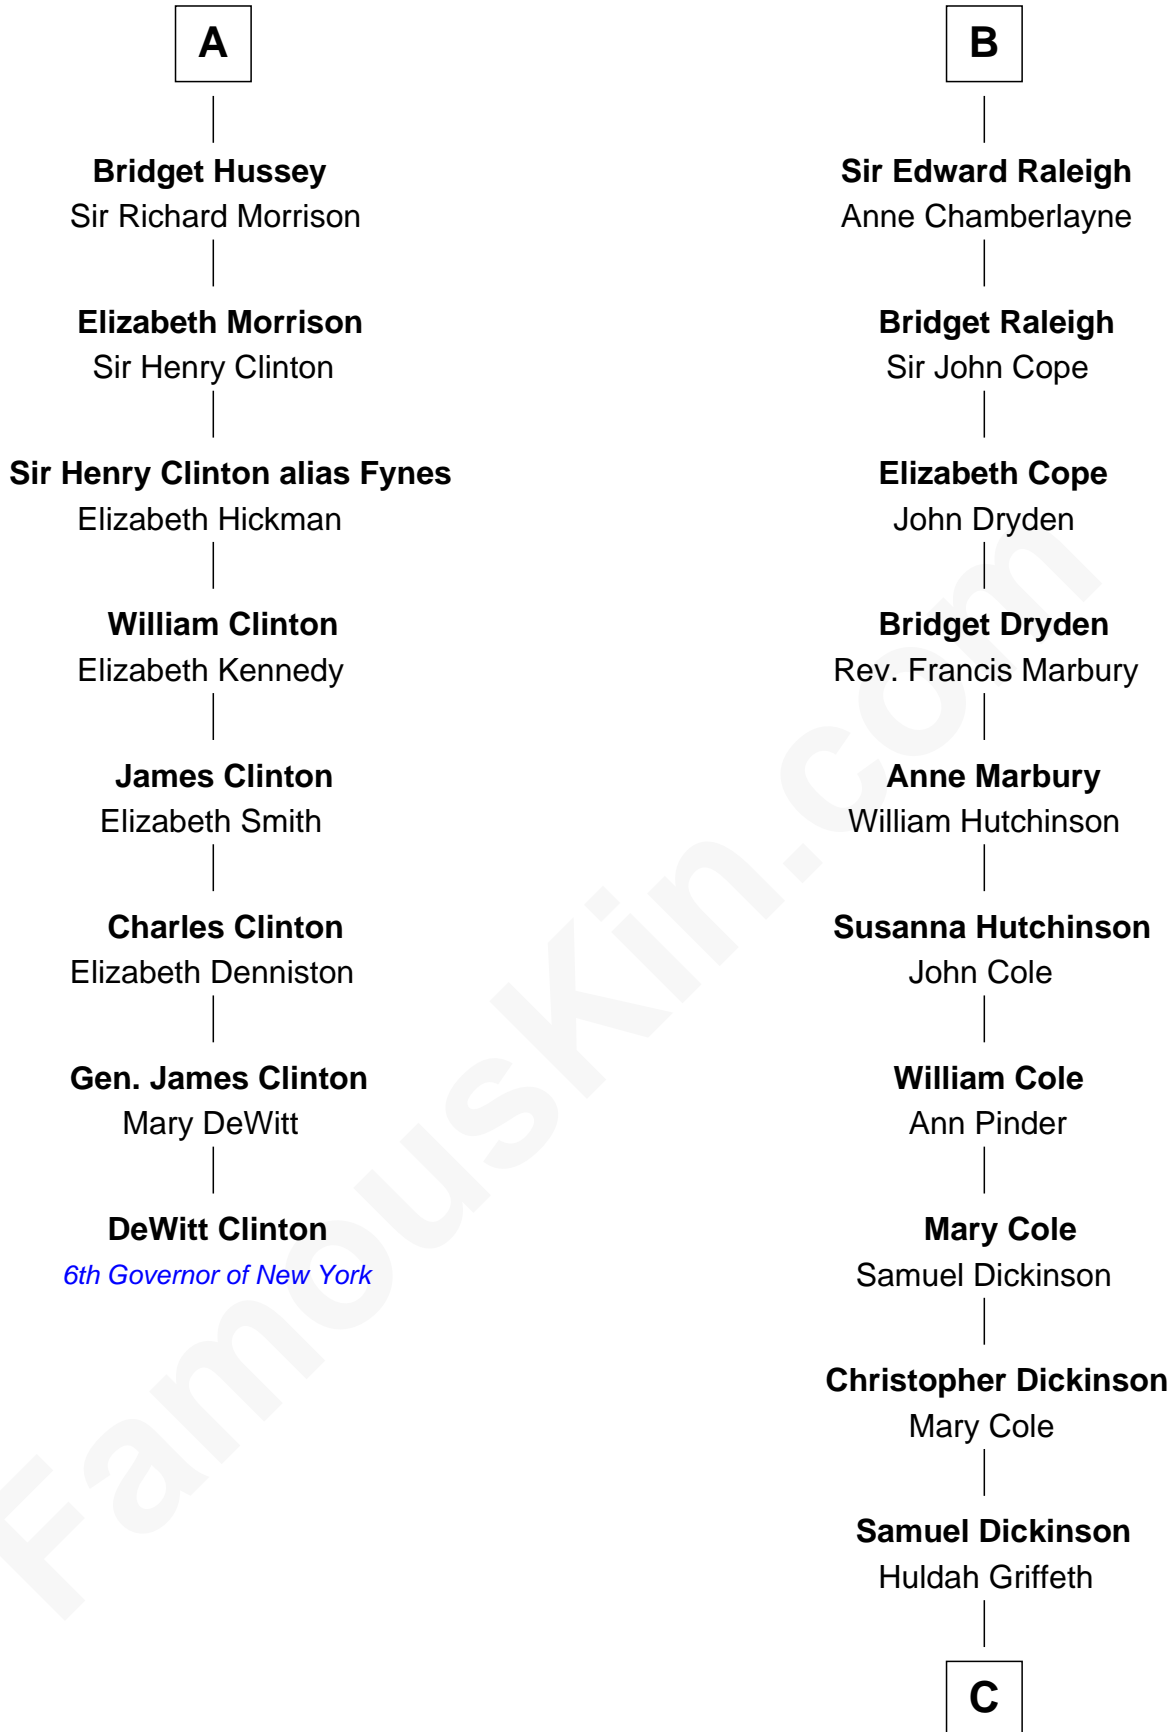

FamousKin.com Relationship Chart of

DeWitt Clinton

6th Governor of New York

14th cousin 7 times removed of

George Romney

43rd Governor of Michigan

Sir Hugh I de Audley

Iseult de Mortimer

A

Hugh de Audley
Margaret de Clare

Margaret de Audley
Ralph de Stafford

Elizabeth de Stafford
John de Ferrers

Robert de Ferrers
Margaret Despencer

Phillippa Ferrers
Sir Thomas Greene

Elizabeth Greene
William Raleigh

Sir Edward Raleigh
Margaret Verney

B

C

Charity Dickinson

Jared Pratt

Parley Parker Pratt

Mary Woods

Helaman Pratt

Anna Johanna Dorothy Wilcken

Anna Amelia Pratt

Gaskell Samuel Romney

George Romney

43rd Governor of Michigan

FamousKin.com